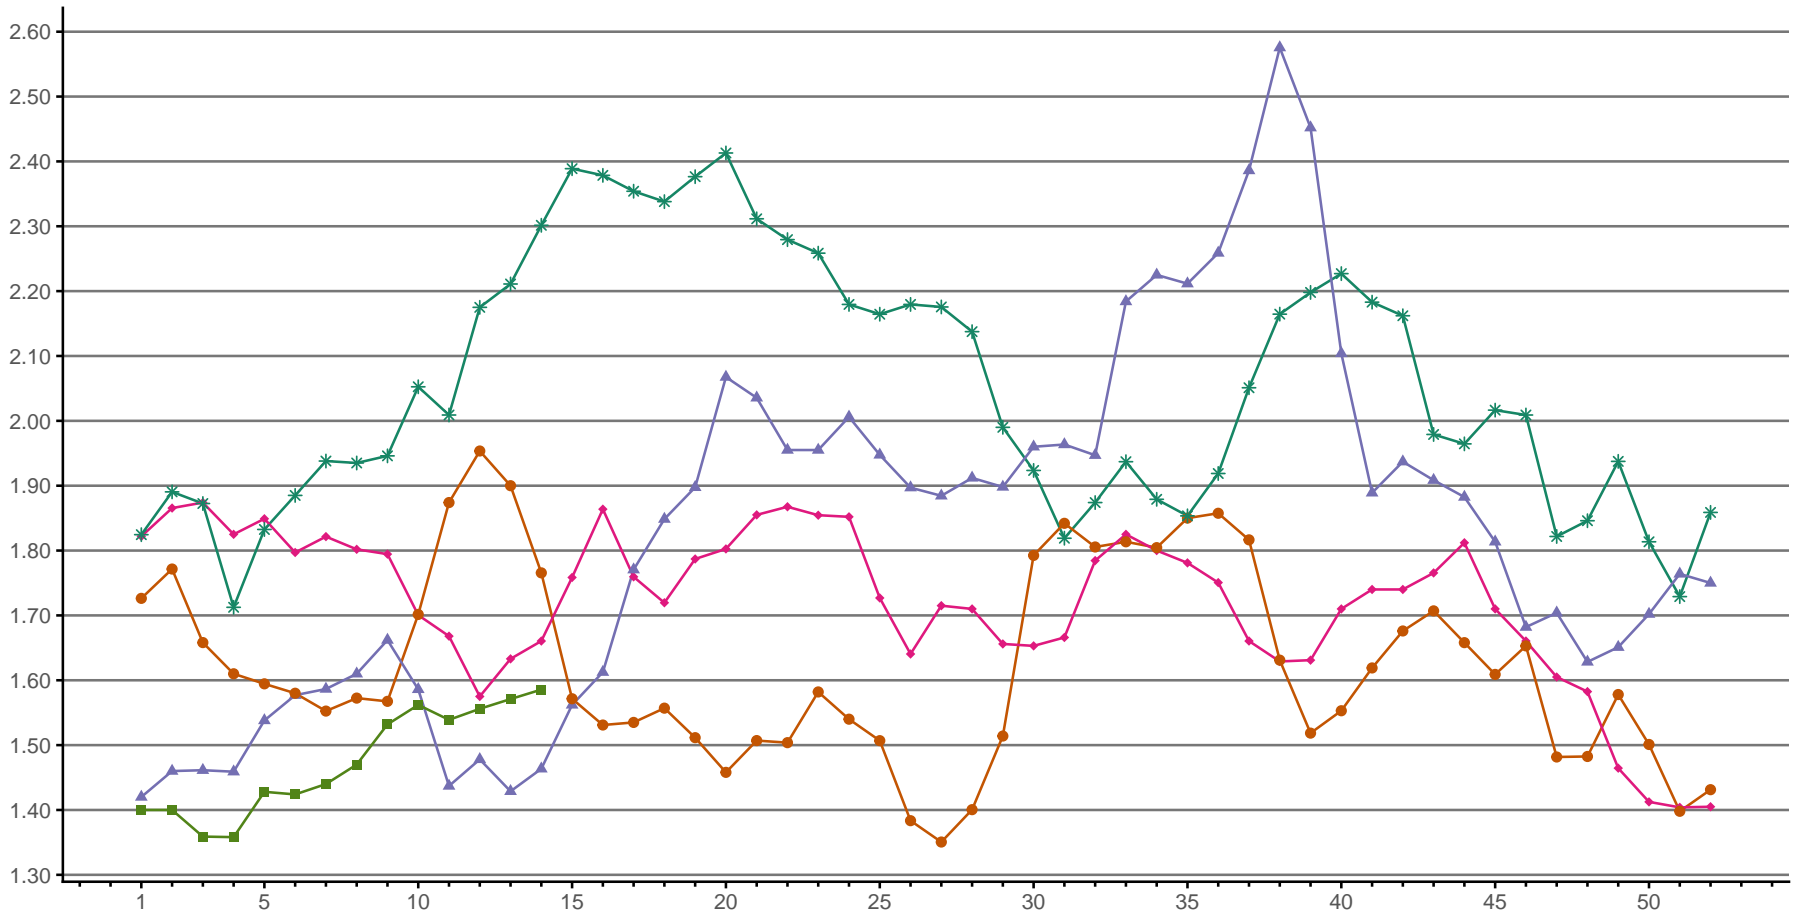

CME Weekly Average Cash Cheddar Cheese 500-lb Barrels Prices

US \$ PER POUND

04/03/2026 GRAPH USDA, DMN; SOURCE CME GROUP
 USDA/AMS Dairy Market News, Madison, Wisconsin
 Dairy Market News website: <https://www.ams.usda.gov/market-news/dairy>

2022 2023 2024 2025 2026