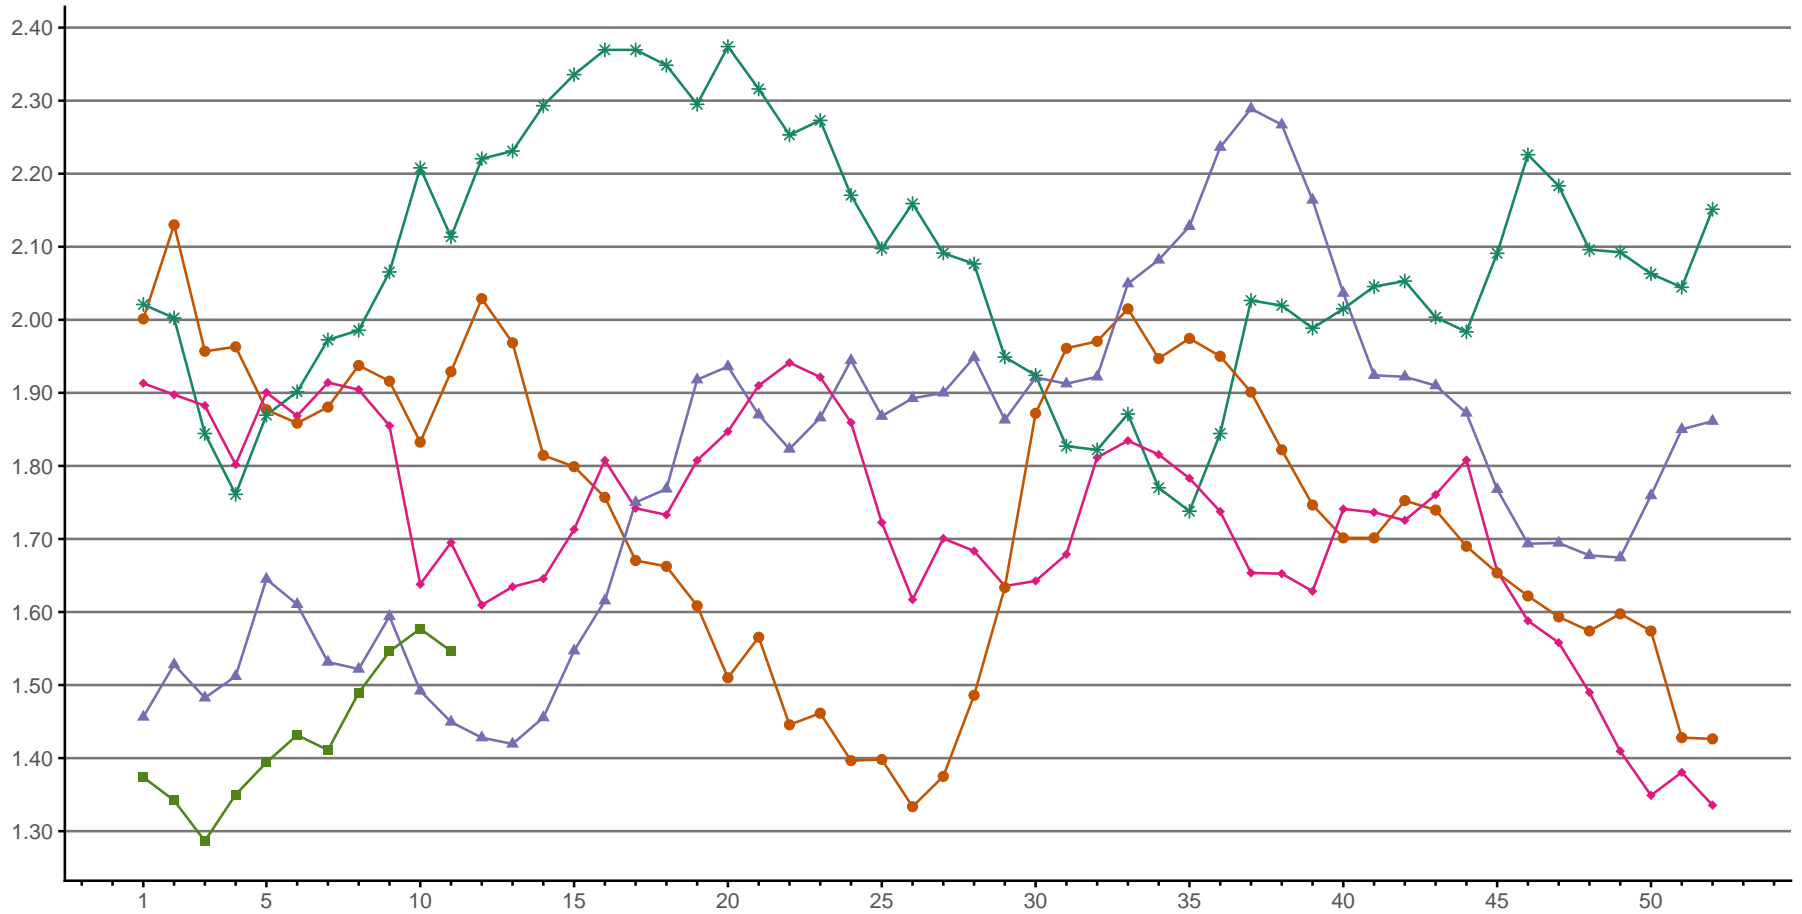

CME Weekly Average Cash Cheddar Cheese 40-lb Blocks Prices

US \$ PER POUND

03/13/2026 GRAPH USDA, DMN; SOURCE CME GROUP
 USDA/AMS Dairy Market News, Madison, Wisconsin
 Dairy Market News website: <https://www.ams.usda.gov/market-news/dairy>

2022 2023 2024 2025 2026