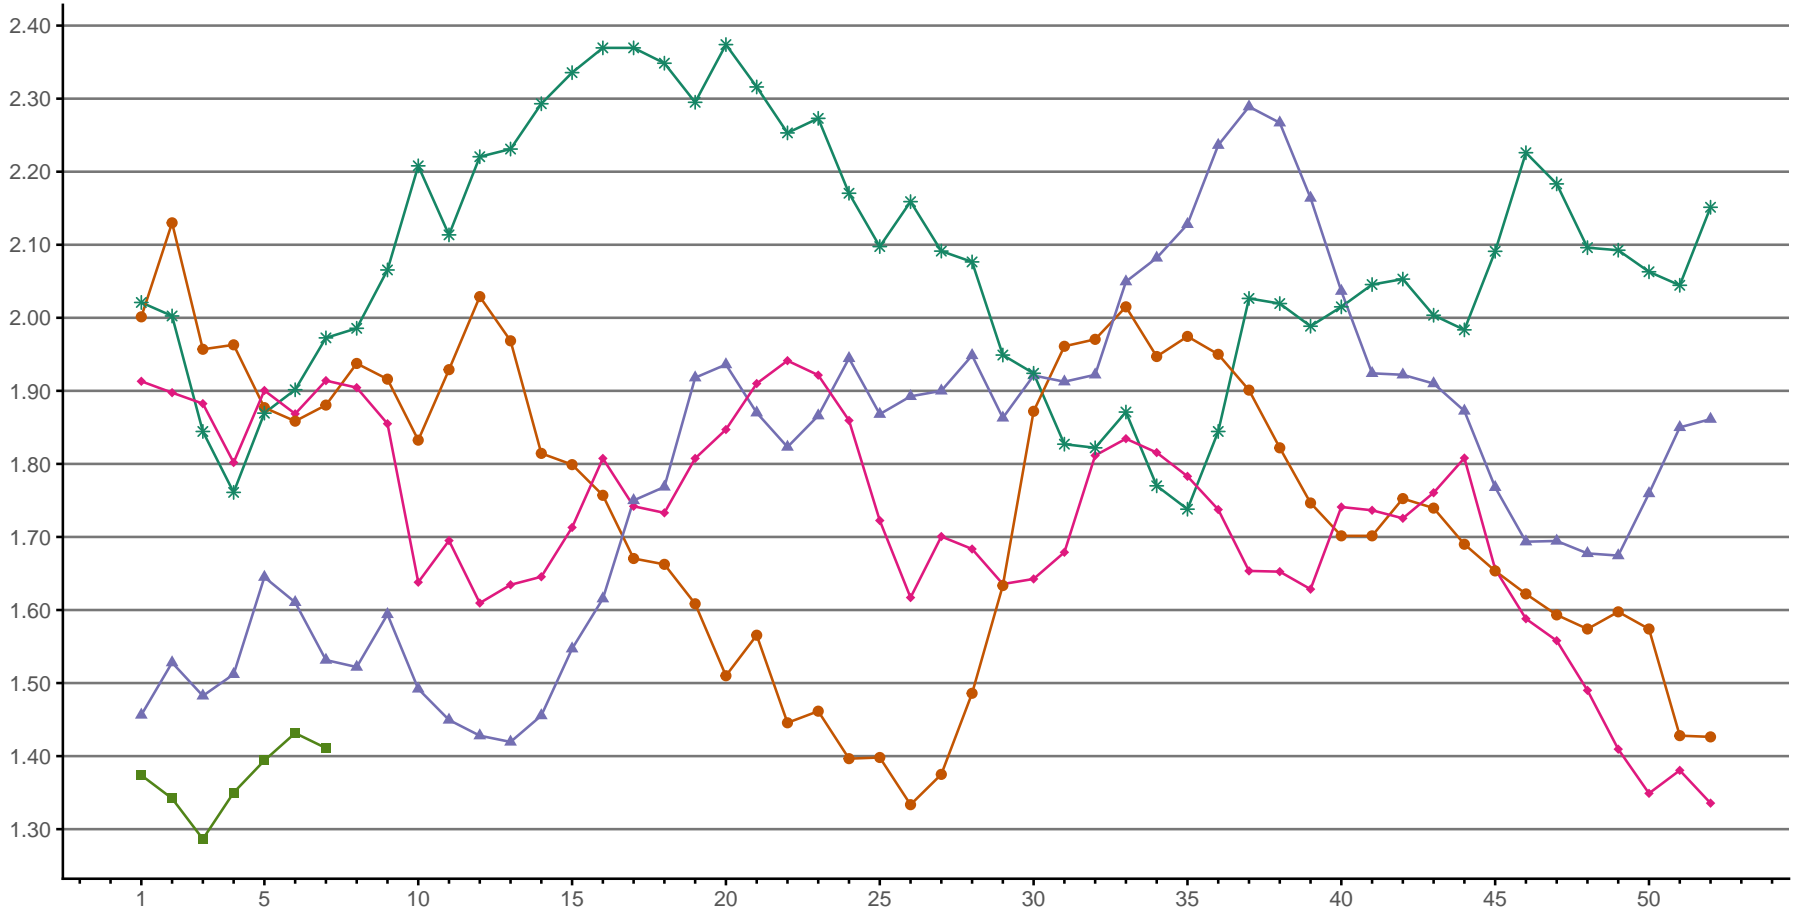

### CME Weekly Average Cash Cheddar Cheese 40-lb Blocks Prices

US \$ PER POUND

02/13/2026 GRAPH USDA, DMN; SOURCE CME GROUP  
 USDA/AMS Dairy Market News, Madison, Wisconsin  
 Dairy Market News website: <https://www.ams.usda.gov/market-news/dairy>

2022 2023 2024 2025 2026