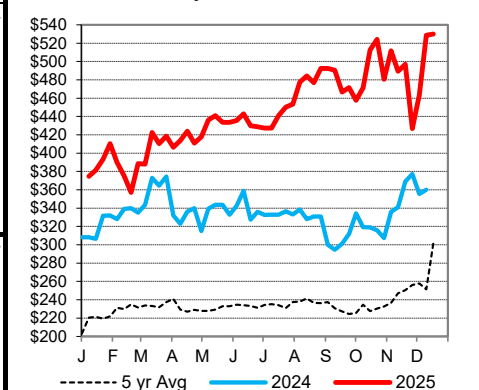

Oklahoma City 400-500 lb Steer Price