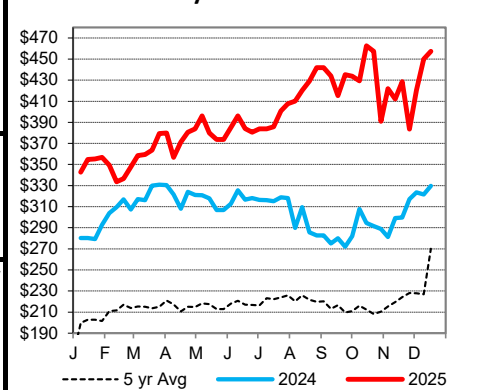

KANSAS CITY BOARD OF TRADE		Wheat		Change	
		Mar	5.1475		(0.0725)
		May	5.2800		(0.0700)
		Jul	5.4200		(0.0650)

[AMS 2466](#) Wednesday

5 AREA WKLY ACCUMULATED WTD AVG SLAUGHTER CATTLE PRICE

	Head Count	Avg Weight	Avg Price
Live Steer	487	1,378	228.83
Live Heifer	302	1,296	229.00
Dressed Steer			
Dressed Heifer			

[AMS 2453](#) Wednesday

DAILY ESTIMATED BOXED BEEF CUTOUT VALUES

Choice	Select	Choice Cuts	124 loads
600-900#	600-900#	Select Cuts	10 loads
347.45	342.38	Trimming	58 loads
(0.75)	(0.78)	Grinds	19 loads

[AMS 3208](#) Thursday

ESTD DAILY CATTLE SLAUGHTER

Wednesday	85,000	AMS 1909	Thursday
Week Ago (est)	43,000	New Holland Livestock New Holland, PA	
Year Ago (act)	530	Avg Dressing	
Wk to date (est)	325,000	Breaking	75-80 160.00-169.00
Last Week (est)	287,000	Boning	80-85 140.00-149.00
Last Year (est)	233,000	Lean	85-90 120.00-130.00
Previous Day Estimated:	Steer and Heifer	Tuesday	
	Cow and Bull		
		101,000	
		21,000	

CME Feeder Cattle Index

Oklahoma City 400-500 lb Steer Price

Oklahoma City 500-600 lb Steer Price

Oklahoma City 700-800 lb Steer Price