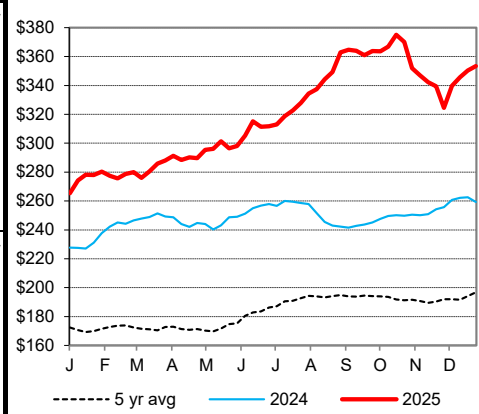

CHICAGO MERCANTILE EXCHANGE LIVESTOCK FUTURES SETTLEMENTS Wednesday

Live Cattle			Feeder Cattle		
		Change			Change
Dec	232.000	0.825	Jan	350.250	0.700
Feb	231.600	1.125	Mar	345.325	0.750
Apr	232.200	1.225	Apr	344.225	0.800

CHICAGO BOARD OF TRADE GRAIN FUTURES SETTLEMENTS Wednesday

Corn			Soybeans		
		Change			Change
Mar	4.4025	(0.0025)	Jan	10.3050	(0.1575)
May	4.4825	(0.0025)	Mar	10.4750	(0.1475)
Jul	4.5450	0.0000	May	10.6100	(0.1350)

KANSAS CITY BOARD OF TRADE		Wheat		Change	
		Mar	5.1475		(0.0725)
		May	5.2800		(0.0700)
		Jul	5.4200		(0.0650)

[AMS 2466](#) Wednesday

5 AREA WKLY ACCUMULATED WTD AVG SLAUGHTER CATTLE PRICE

	Head Count	Avg Weight	Avg Price
Live Steer	487	1,378	228.83
Live Heifer	302	1,296	229.00
Dressed Steer			
Dressed Heifer			

[AMS 2453](#) Wednesday

DAILY ESTIMATED BOXED BEEF CUTOUT VALUES

Choice	Select	Choice Cuts	124 loads
600-900#	600-900#	Select Cuts	10 loads
347.45	342.38	Trimming	58 loads
(0.75)	(0.78)	Grinds	19 loads

[AMS 3208](#) Thursday

ESTD DAILY CATTLE SLAUGHTER

Wednesday	85,000	AMS 1909	Thursday
Week Ago (est)	43,000	New Holland Livestock New Holland, PA	
Year Ago (act)	530	Avg Dressing	
Wk to date (est)	325,000	Breaking	75-80 160.00-169.00
Last Week (est)	287,000	Boning	80-85 140.00-149.00
Last Year (est)	233,000	Lean	85-90 120.00-130.00
Previous Day Estimated:	Steer and Heifer	Tuesday	
	Cow and Bull		
		101,000	
		21,000	

CME Feeder Cattle Index