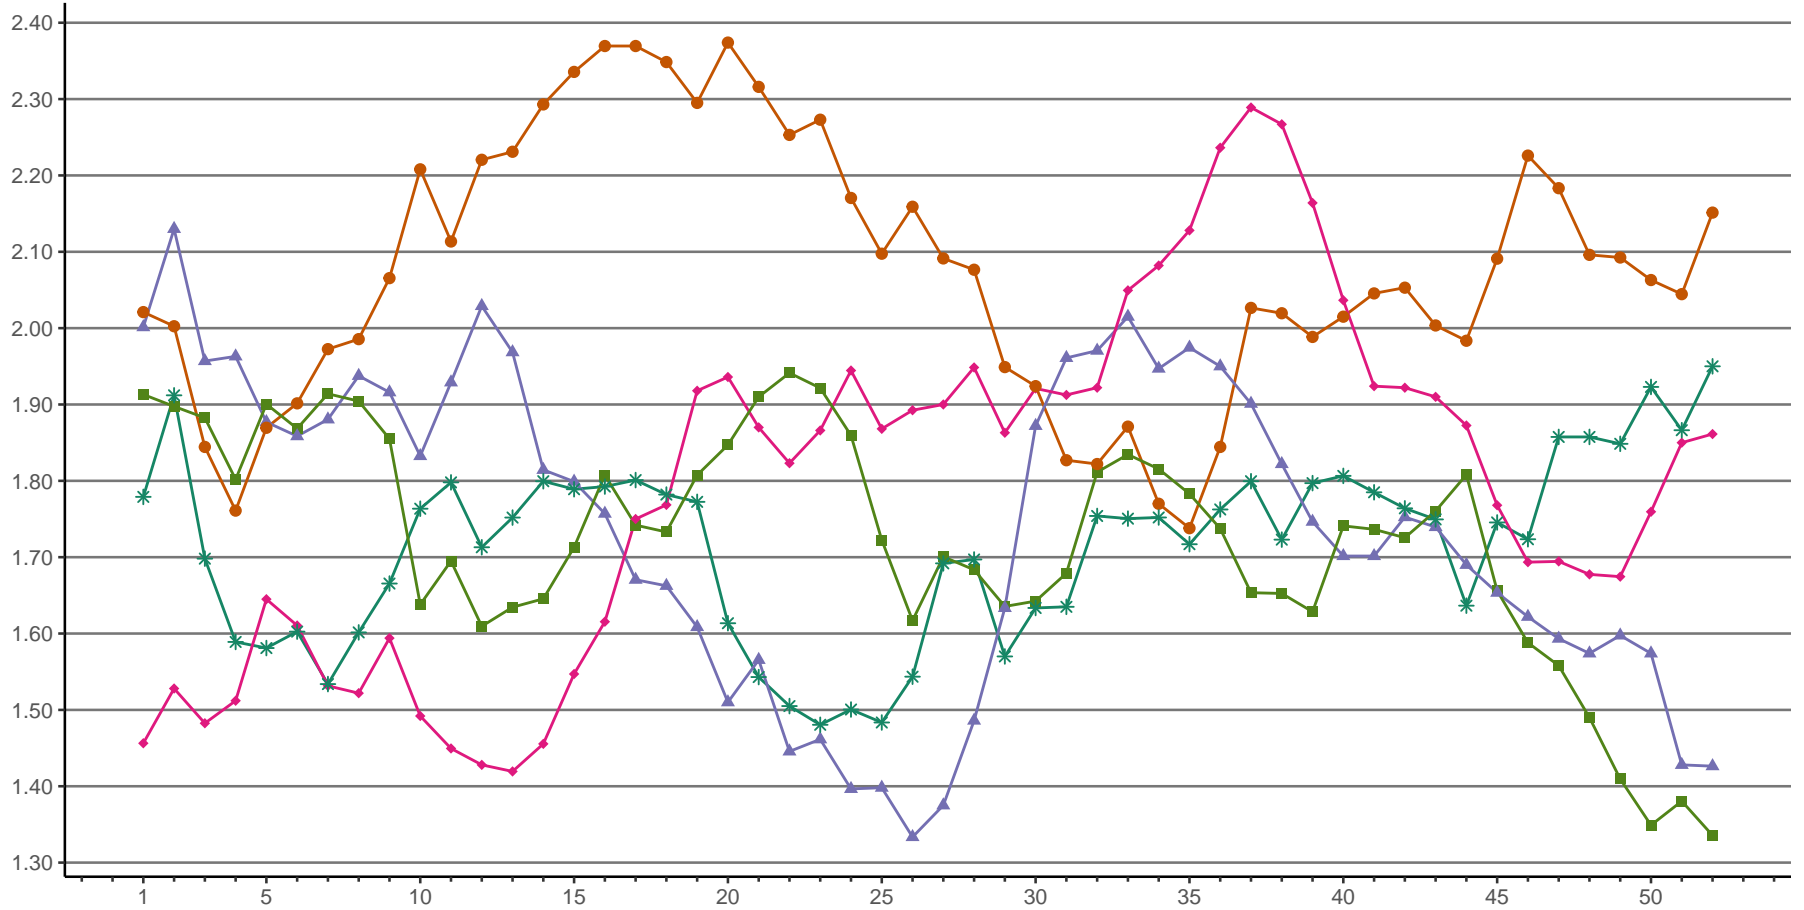

CME Weekly Average Cash Cheddar Cheese 40-lb Blocks Prices

US \$ PER POUND

12/29/2025 GRAPH USDA, DMN; SOURCE CME GROUP
 USDA/AMS Dairy Market News, Madison, Wisconsin
 Dairy Market News website: <https://www.ams.usda.gov/market-news/dairy>

2021 2022 2023 2024 2025