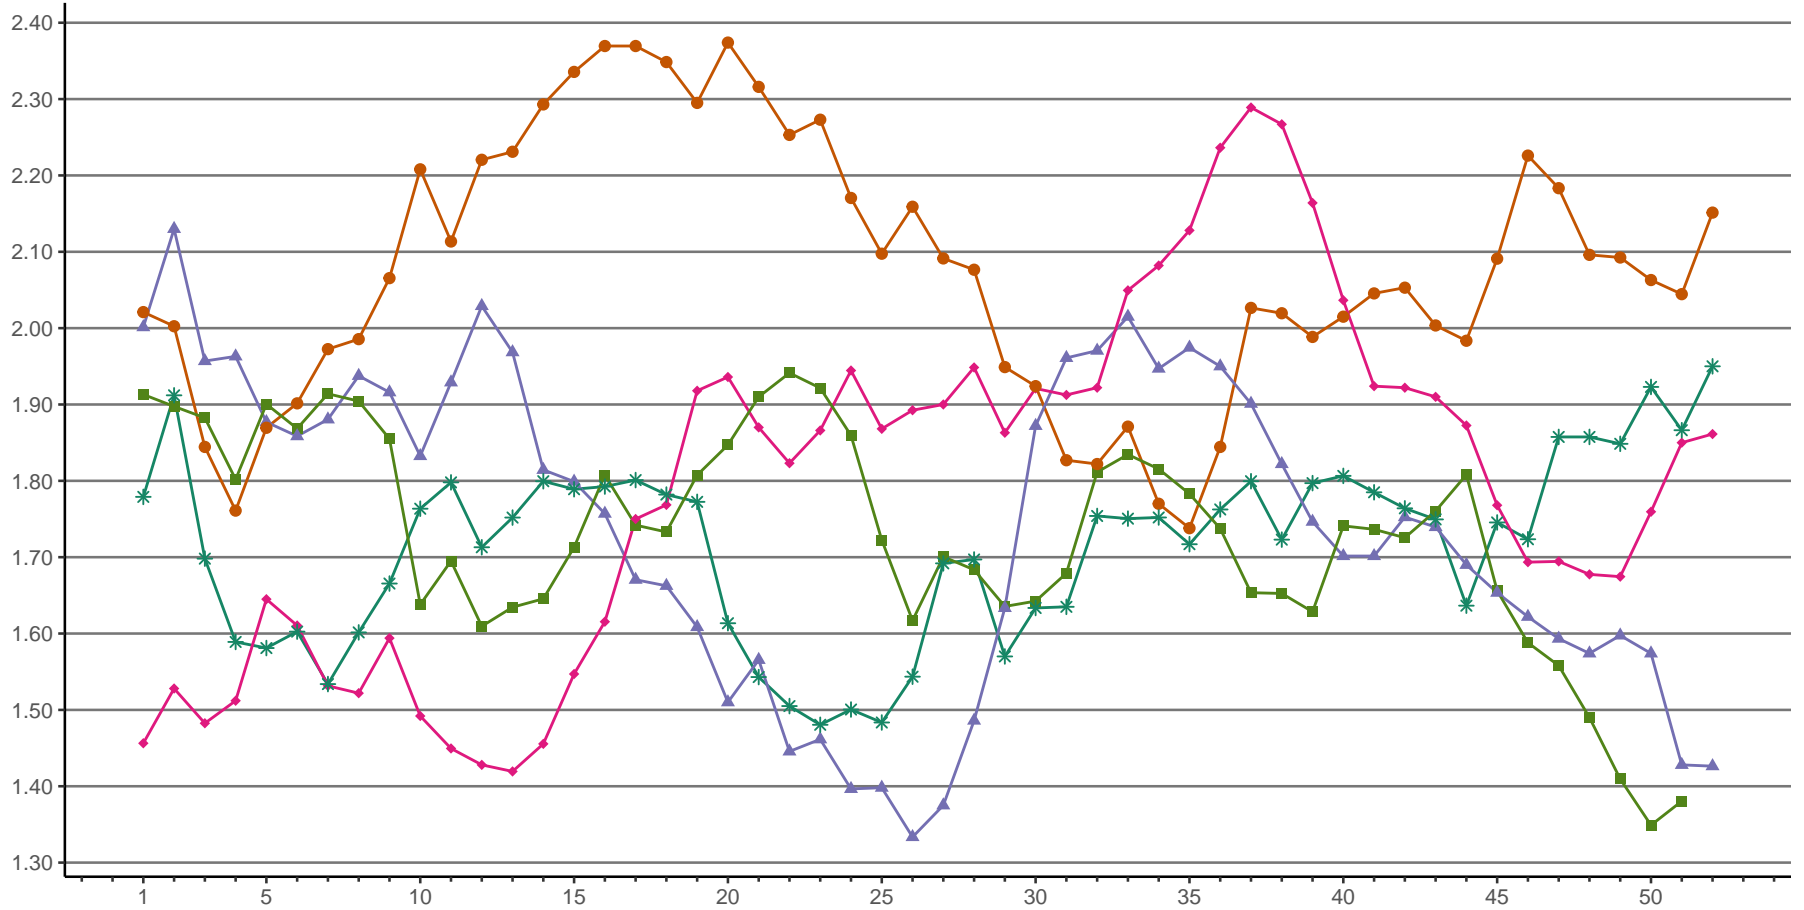

### CME Weekly Average Cash Cheddar Cheese 40-lb Blocks Prices

US \$ PER POUND

12/19/2025 GRAPH USDA, DMN; SOURCE CME GROUP  
 USDA/AMS Dairy Market News, Madison, Wisconsin  
 Dairy Market News website: <https://www.ams.usda.gov/market-news/dairy>

2021 2022 2023 2024 2025