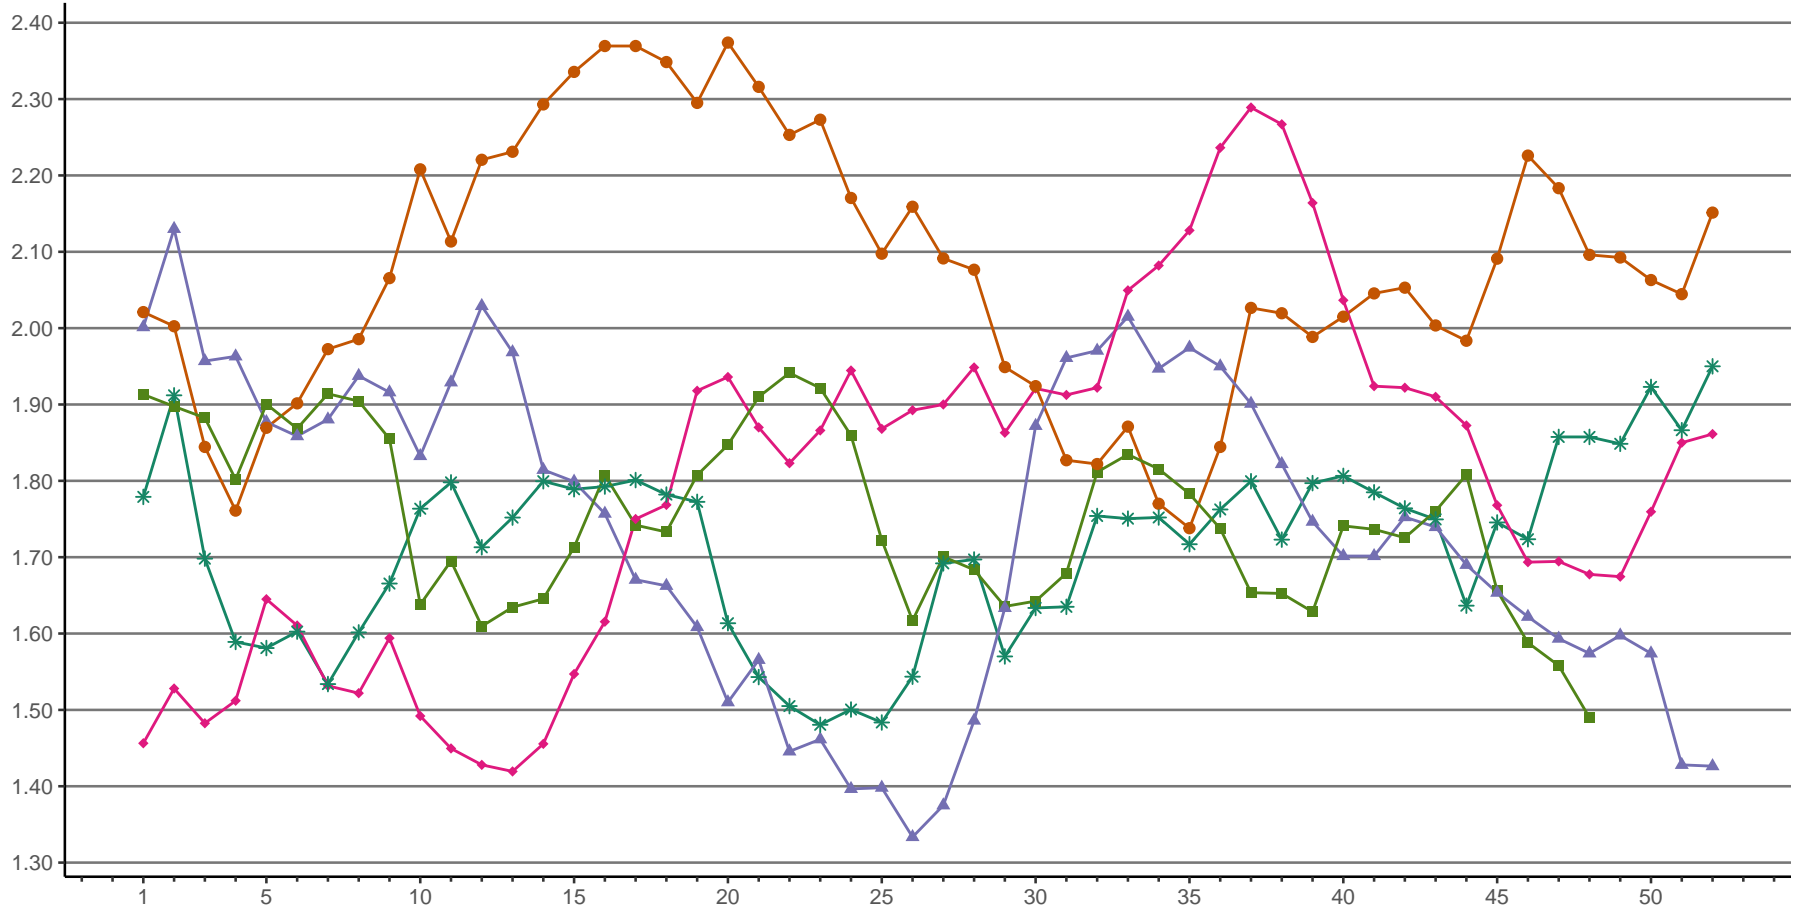

### CME Weekly Average Cash Cheddar Cheese 40-lb Blocks Prices

US \$ PER POUND

11/26/2025 GRAPH USDA, DMN; SOURCE CME GROUP  
 USDA/AMS Dairy Market News, Madison, Wisconsin  
 Dairy Market News website: <https://www.ams.usda.gov/market-news/dairy>

2021 2022 2023 2024 2025