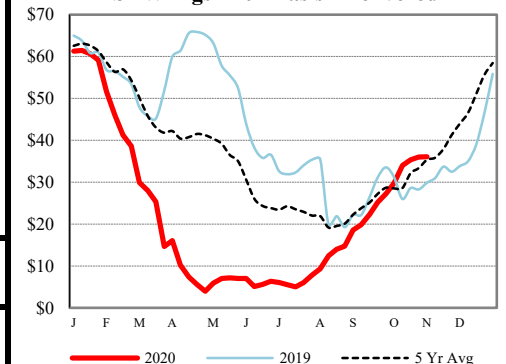

CME Lean Hog Close	High	Low	Change	Settle
DEC	66.98	65.20	(-0.05)	65.58
FEB	66.95	65.25	(-0.05)	65.55
APR	69.35	68.15	0.08	68.40
MAY	73.83	73.05	0.30	73.08

CME Lean Hog Delayed Futures

US Direct Delivered Feeder Pig Summary for Weekending 30-Oct-20

Formula, Cash, & Composite Wtd Avg Prices		Formula	Cash	Composite
SEW	10-12 lb Basis	41.17	36.12	38.82
Feeder Pigs	40 lb Basis		47.19	47.19

Weekly National P.M. Wtd Avg

Weekly Ham Primal Value

SEW Pigs - 10# Basis - Delivered

Pork Production