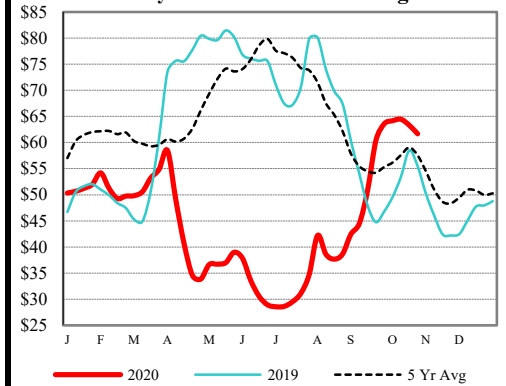

WESTERN CORNBELT - AMS 2522/LM HG212:

Weighted Average: $61.85 *Price not reported due to confidentiality*
Change from Prior Day: 0.15 higher

EASTERN CORNBELT - AMS 2520/LM HG210:

Weighted Average: *Price not reported due to confidentiality* $48.27
Change from Prior Day: no comparison

NATIONAL DAILY PORK REPORT FOB PLANT- AMS 2498/LM PK602:

Carcass Cutout Values	83.80	Change:	(-3.77)
Primal Loin	74.02		(-3.88)
Primal Butt	75.95		(-0.55)
Primal Picnic	58.37		(-3.14)
Primal Rib	127.99		(-4.39)
Primal Ham	83.85		(-13.93)
Primal Belly	124.70		7.84
Total Loads	312.76		
Pork Cuts	278.52	lds.	
Trim/Process Pork	34.23	lds.	

Weekly USDA By-Product Drop Value (Hog): n/a n/a
This report is delayed due to technical difficulties

DAILY HOG SLAUGHTER UNDER FIS - AMS 3208/SJ LS710

Today (est)	485,000	Saturday:	251,000
Week Ago (est)	486,000		237,000
Year Ago (act)	489,000		239,000
Week to Date (est)	2,432,000		2,683,000
Same Period Last Week (est)	2,435,000		2,672,000
Same Period Last Year (act)	2,440,000		2,678,000

CME Lean Hog Close	High	Low	Change	Settle
DEC	66.98	65.20	(-0.05)	65.58
FEB	66.95	65.25	(-0.05)	65.55
APR	69.35	68.15	0.08	68.40
MAY	73.83	73.05	0.30	73.08

CME Lean Hog Delayed Futures

US Direct Delivered Feeder Pig Summary for Weekending 30-Oct-20

Formula, Cash, & Composite Wtd Avg Prices		Formula	Cash	Composite
SEW	10-12 lb Basis	41.17	36.12	38.82
Feeder Pigs	40 lb Basis		47.19	47.19

Weekly National P.M. Wtd Avg