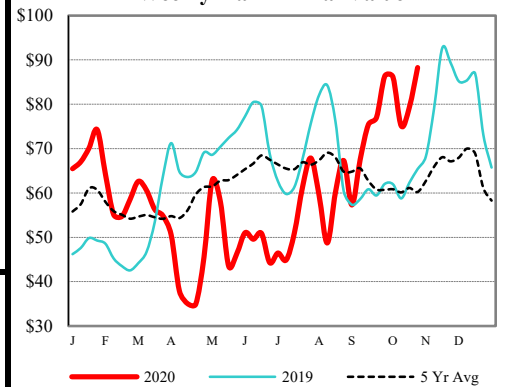

Weekly USDA By-Product Drop Value (Hog): n/a n/a  
 This report is delayed due to technical difficulties

DAILY HOG SLAUGHTER UNDER FIS - AMS 3208/SJ LS710

Today (est)	485,000	<b>Saturday:</b>	251,000
Week Ago (est)	486,000		237,000
Year Ago (act)	489,000		239,000
Week to Date (est)	2,432,000		2,683,000
Same Period Last Week (est)	2,435,000		2,672,000
Same Period Last Year (act)	2,440,000		2,678,000

CME Lean Hog Close	High	Low	Change	Settle
DEC	66.98	65.20	(-0.05)	65.58
FEB	66.95	65.25	(-0.05)	65.55
APR	69.35	68.15	0.08	68.40
MAY	73.83	73.05	0.30	73.08

CME Lean Hog Delayed Futures

US Direct Delivered Feeder Pig Summary for Weekending 30-Oct-20

Formula, Cash, & Composite Wtd Avg Prices		Formula	Cash	Composite
SEW	10-12 lb Basis	41.17	36.12	38.82
Feeder Pigs	40 lb Basis		47.19	47.19

Weekly National P.M. Wtd Avg

Weekly Ham Primal Value

SEW Pigs - 10# Basis - Delivered