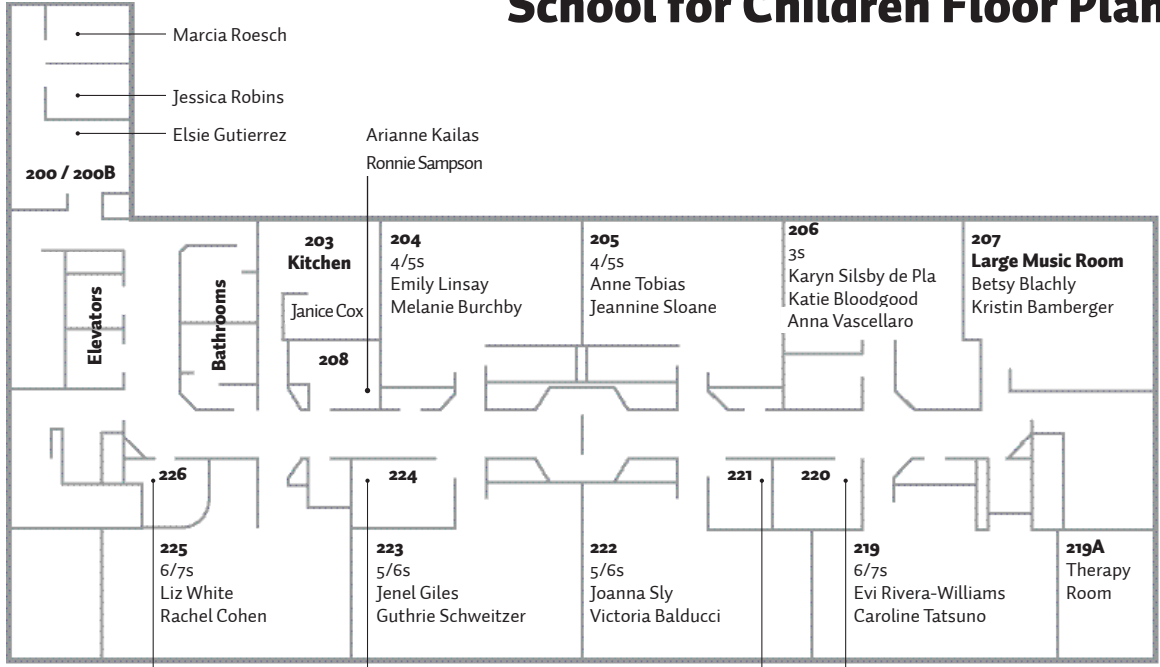

# School for Children Floor Plan

## 2nd Floor

Beth Handler      Laura Guarino      **After School** Linda Lake      Xochitl Medina Shuber Naranjo

Therapy Room      Ellie Costa  
 Jeff Kulick

## 3rd Floor

Betsy Hall      Elaine Abrahams      Wendy Apfel      John Regis      Beth O'Mara      José Guzman