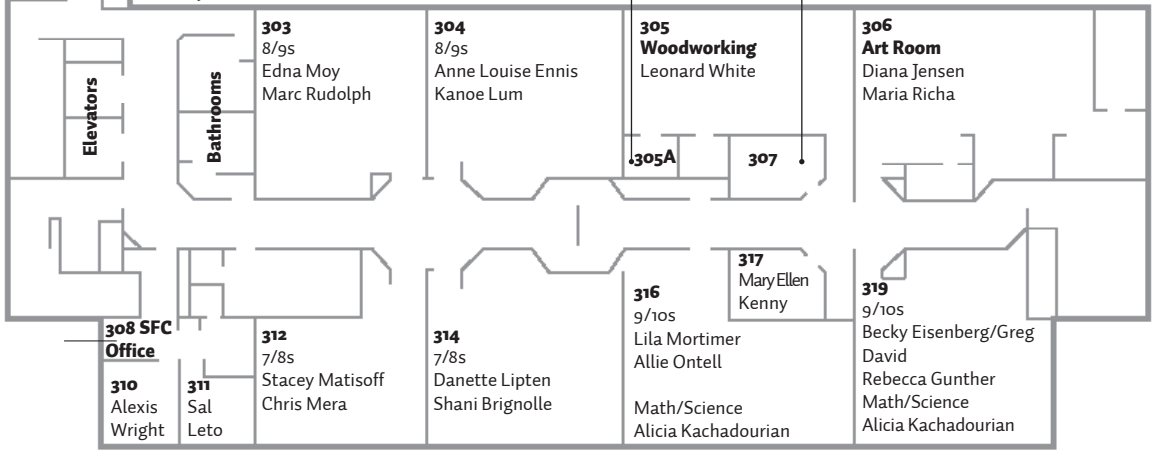

# School for Children Floor Plan

## 2nd Floor

Beth Handler      Laura Guarino      **After School** Linda Lake      Xochitl Medina Shuber Naranjo

Therapy Room      Ellie Costa  
 Jeff Kulick

## 3rd Floor

Betsy Hall      Elaine Abrahams      Wendy Apfel      John Regis      Beth O'Mara      José Guzman

## 4th Floor

**Small Music Room (C Level):** Erika Blumberg  
**Language Labs (1st Floor):** Myriam Chapman, Irene Vazquez  
**Gym (9th Floor):** Michael Ginsburg, Ricky Forde, Naomi Wimberley-Hartman