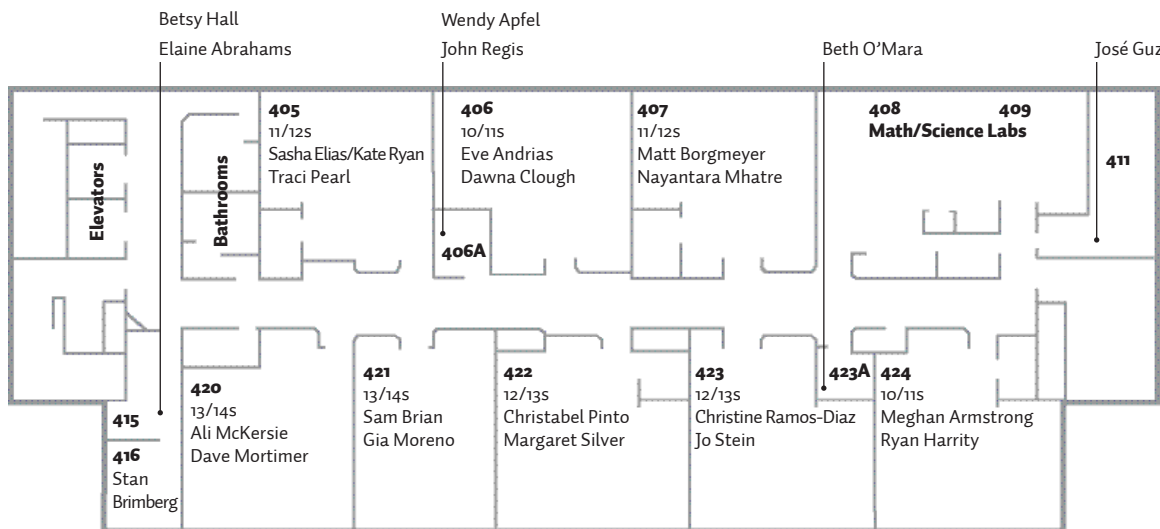

4th Floor

Small Music Room (C Level): Erika Blumberg
Language Labs (1st Floor): Myriam Chapman, Irene Vazquez
Gym (9th Floor): Michael Ginsburg, Ricky Forde, Naomi Wimberley-Hartman