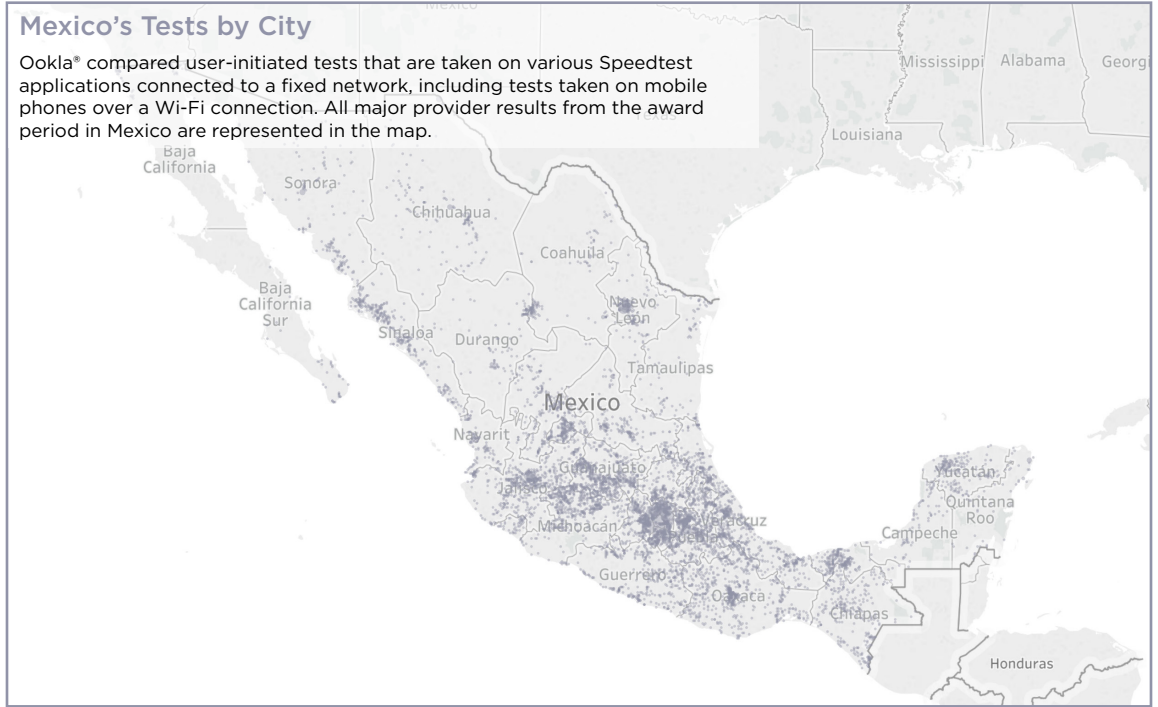

Mexico Q1-Q2 2018

Axtel is Mexico's Speedtest® Awards Winner for fixed network speed. To win this award, Axtel achieved a Speed Score™ of 36.88 with top speeds of 95.47 Mbps for download and 94.95 Mbps for upload.

Carrier	Test Count	Speed Score
Axtel	1,864,268	36.88
Totalplay	3,885,973	29.54
Megacable	3,619,104	18.51
izzi	6,026,195	16.28
Telmex	11,249,999	12.97

Speed Score incorporates a measure of each provider's download and upload speed to rank network speed performance. See next page for more detail.