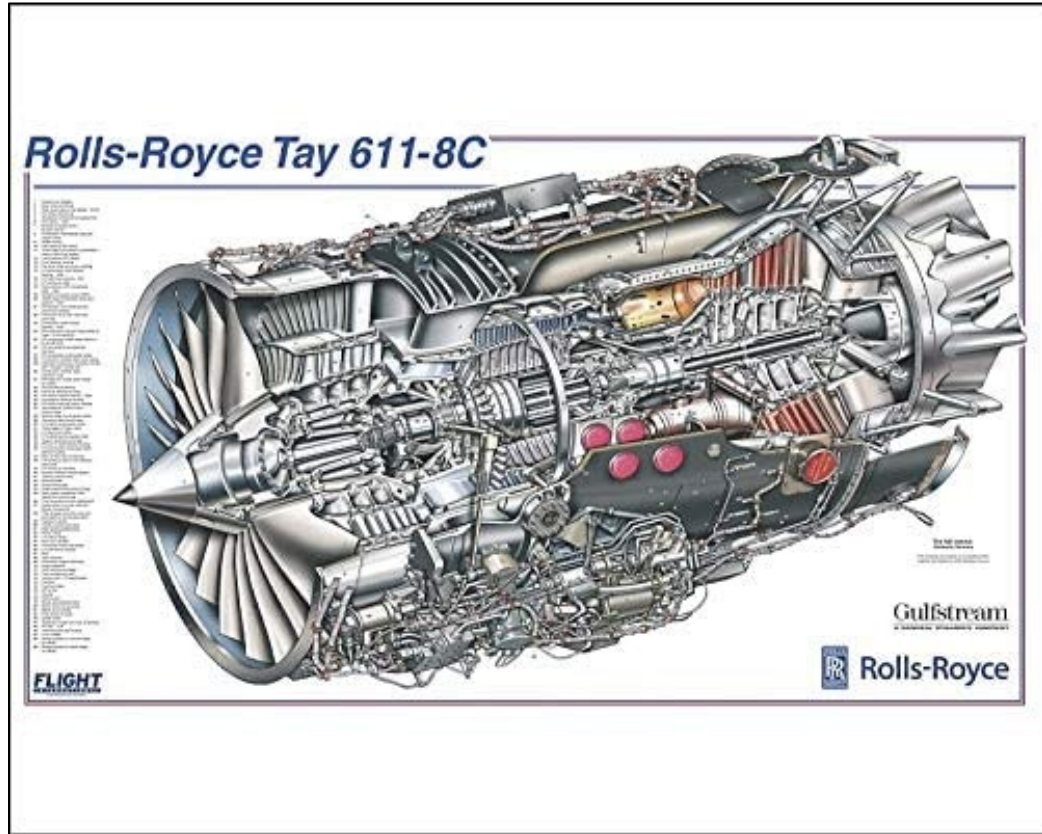

SPECIFICATIONS:

Rolls Royce Tay 611-8 Motor(s)

Alberto Alvarez

Rolls Royce Tay 611-8 Motors

Motor Purchase Options

- Engine (1&2) On Condition, 3,700 Hrs. to Midlife. Midlife due July 2026
- Engine (3&4) On Condition, 4,000 Hrs. Overhaul
- Engine (5) On Condition, 3,200 Hrs. or 9 years remaining