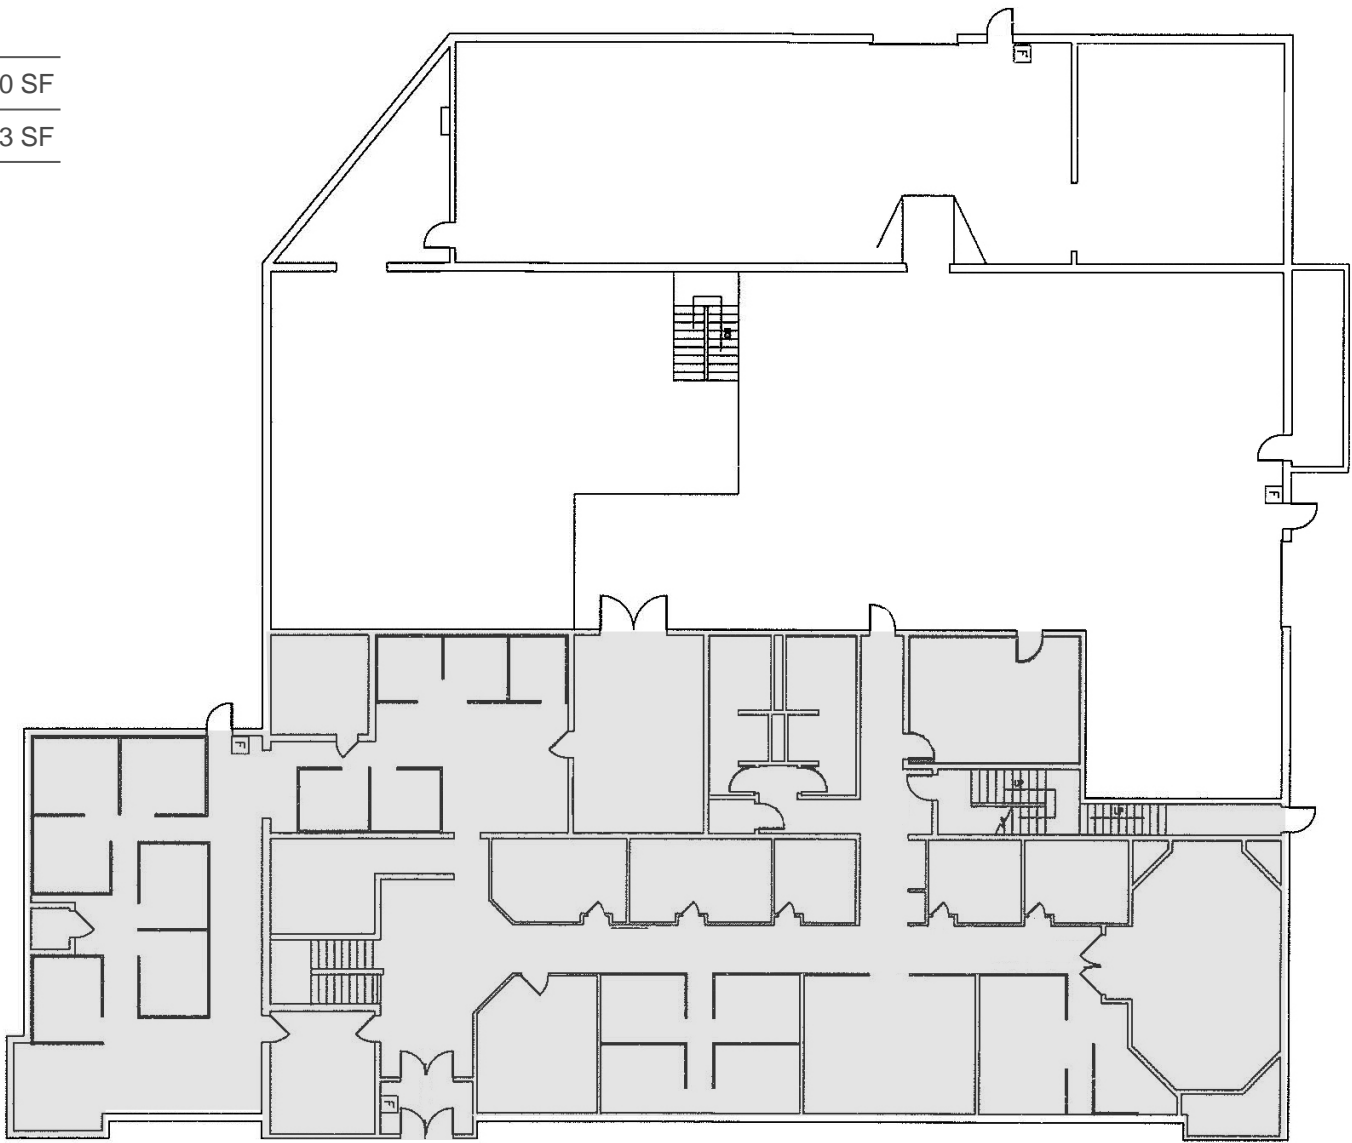

# 11820 Pendleton Pike, Indianapolis, IN

## 1<sup>ST</sup> FLOOR

Office:	7,510 SF
Warehouse:	8,413 SF

# 11820 Pendleton Pike, Indianapolis, IN

2<sup>ND</sup> FLOOR

Office: 6,366 SF