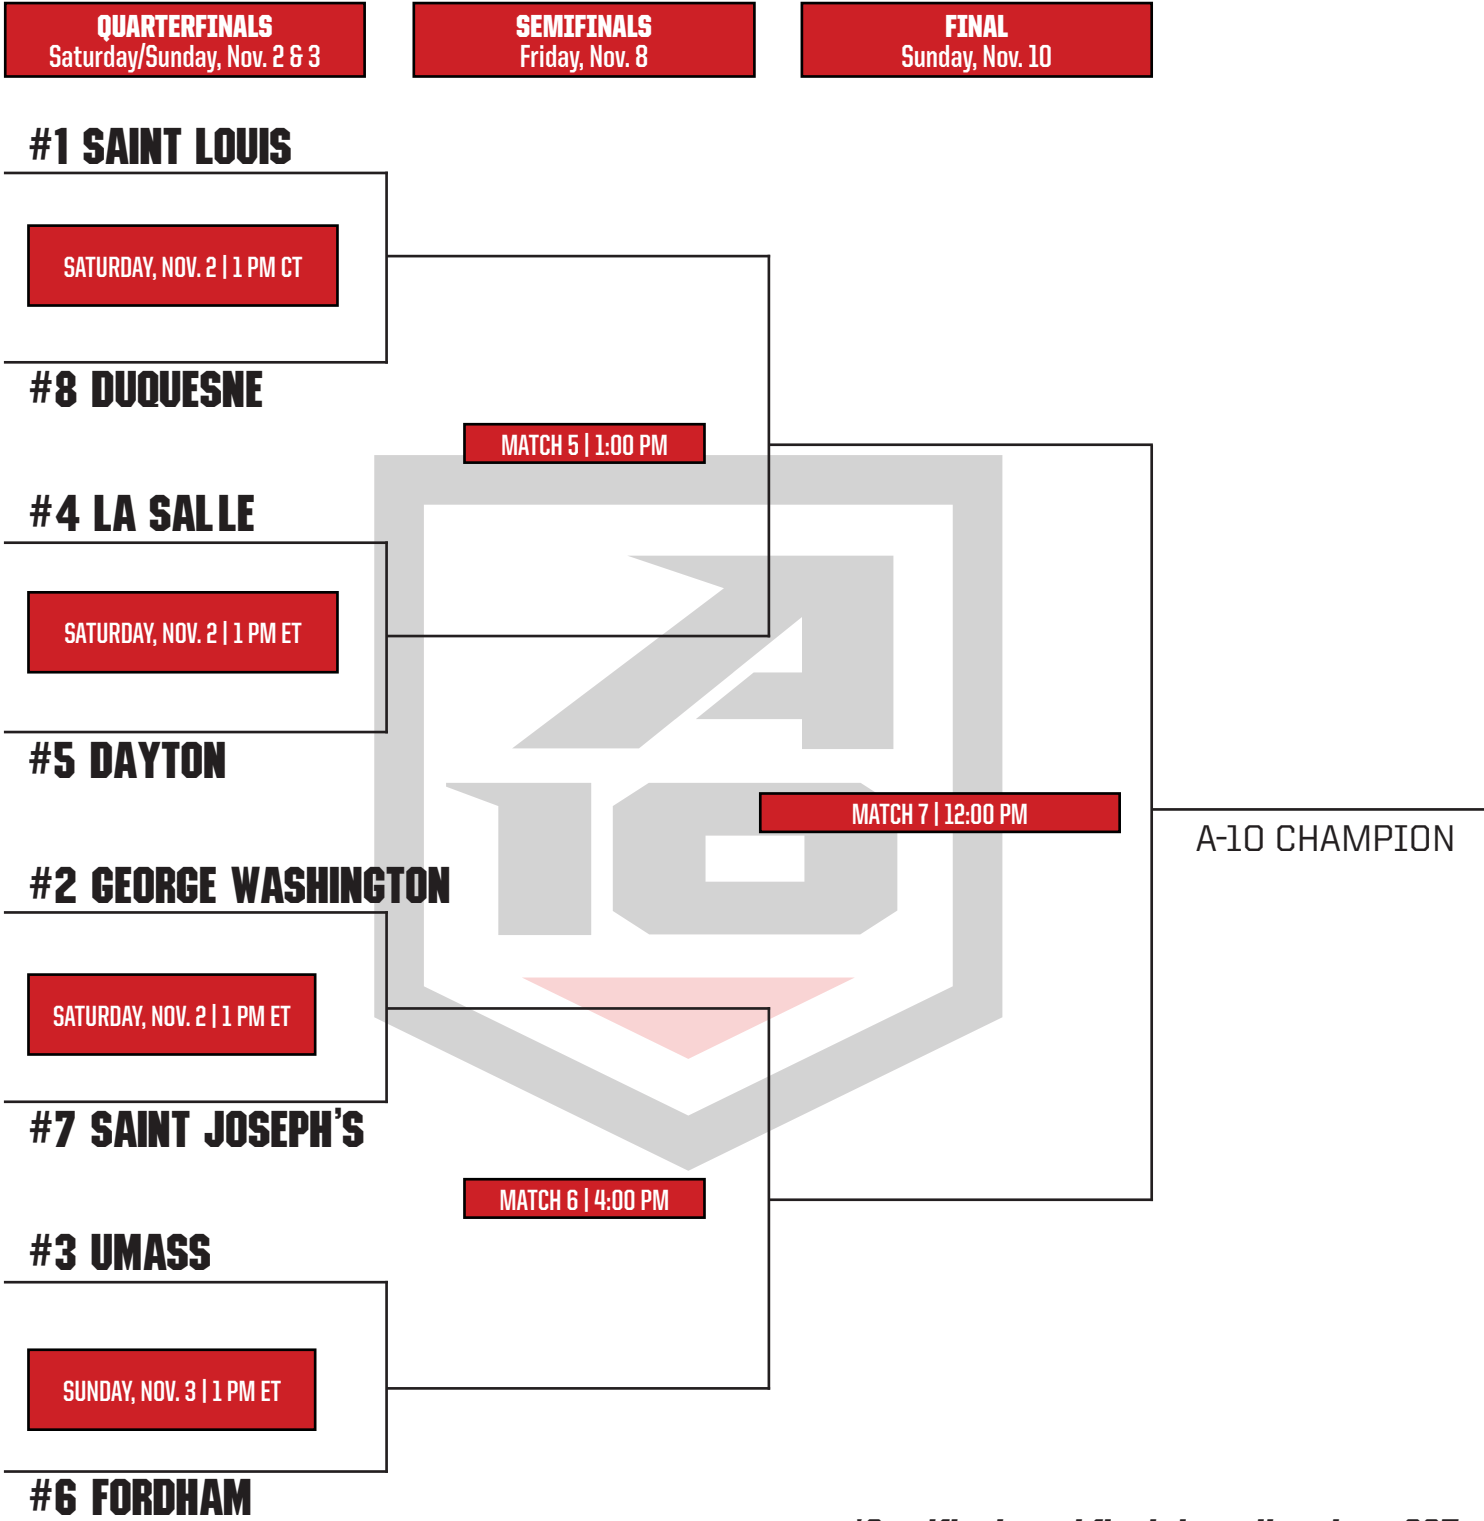

ATLANTIC A10 2019 WOMEN'S SOCCER CHAMPIONSHIP

NOVEMBER 2 & 3; NOVEMBER 8-10 | QUARTERFINALS: CAMPUS SITES | SEMIS & FINAL: HERMANN STADIUM | ST. LOUIS, MO | HOSTED BY SAINT LOUIS

**Semifinals and final times listed are CST*