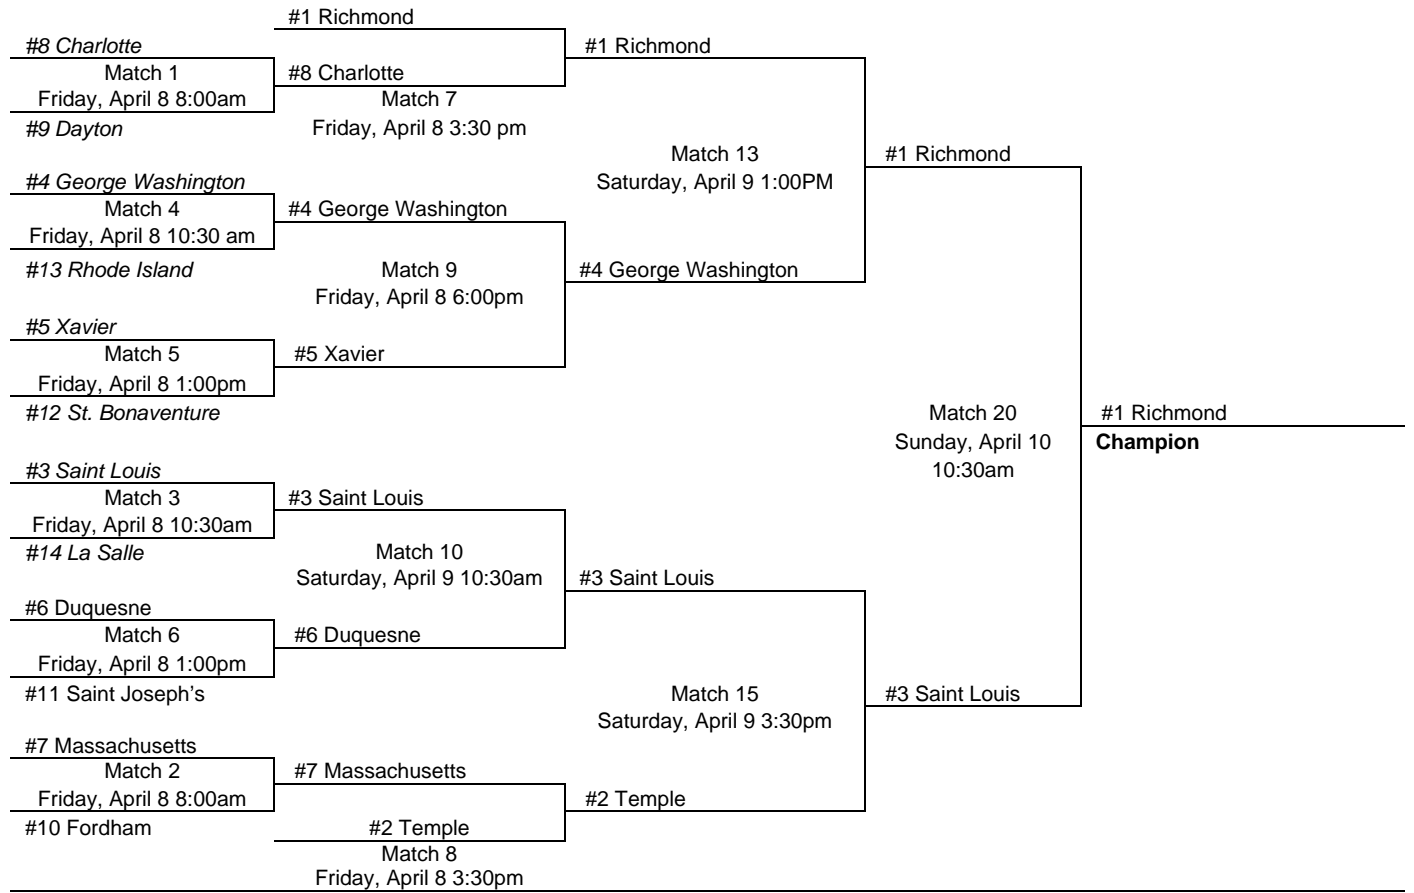

2011 ATLANTIC 10 WOMEN'S TENNIS CHAMPIONSHIP

BOAR'S HEAD SPORTS CLUB

APRIL 8-10, 2011

SCHEDULE OF MATCHES

Consolation Bracket

All Matches will begin approximately 30 minutes following the conclusion of the previous match