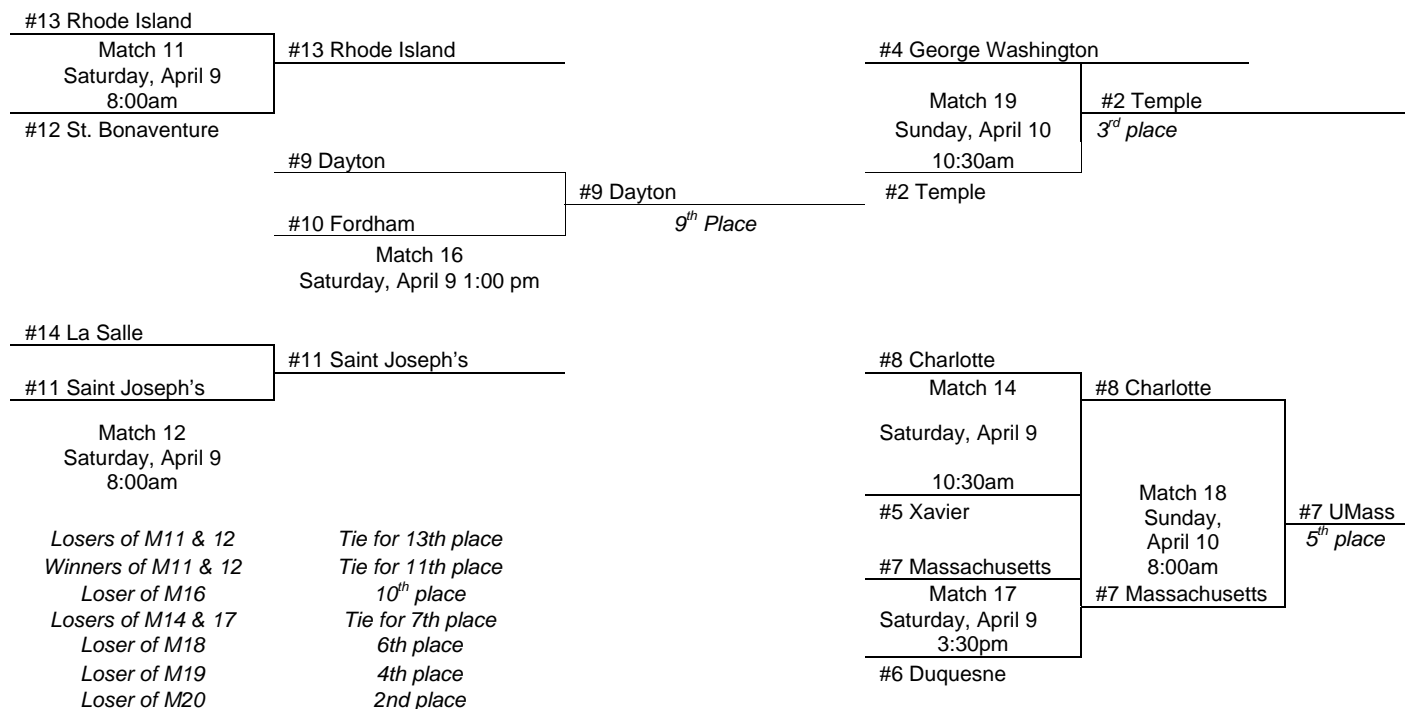

2011 ATLANTIC 10 WOMEN'S TENNIS CHAMPIONSHIP

BOAR'S HEAD SPORTS CLUB

APRIL 8-10, 2011

SCHEDULE OF MATCHES

Consolation Bracket

All Matches will begin approximately 30 minutes following the conclusion of the previous match