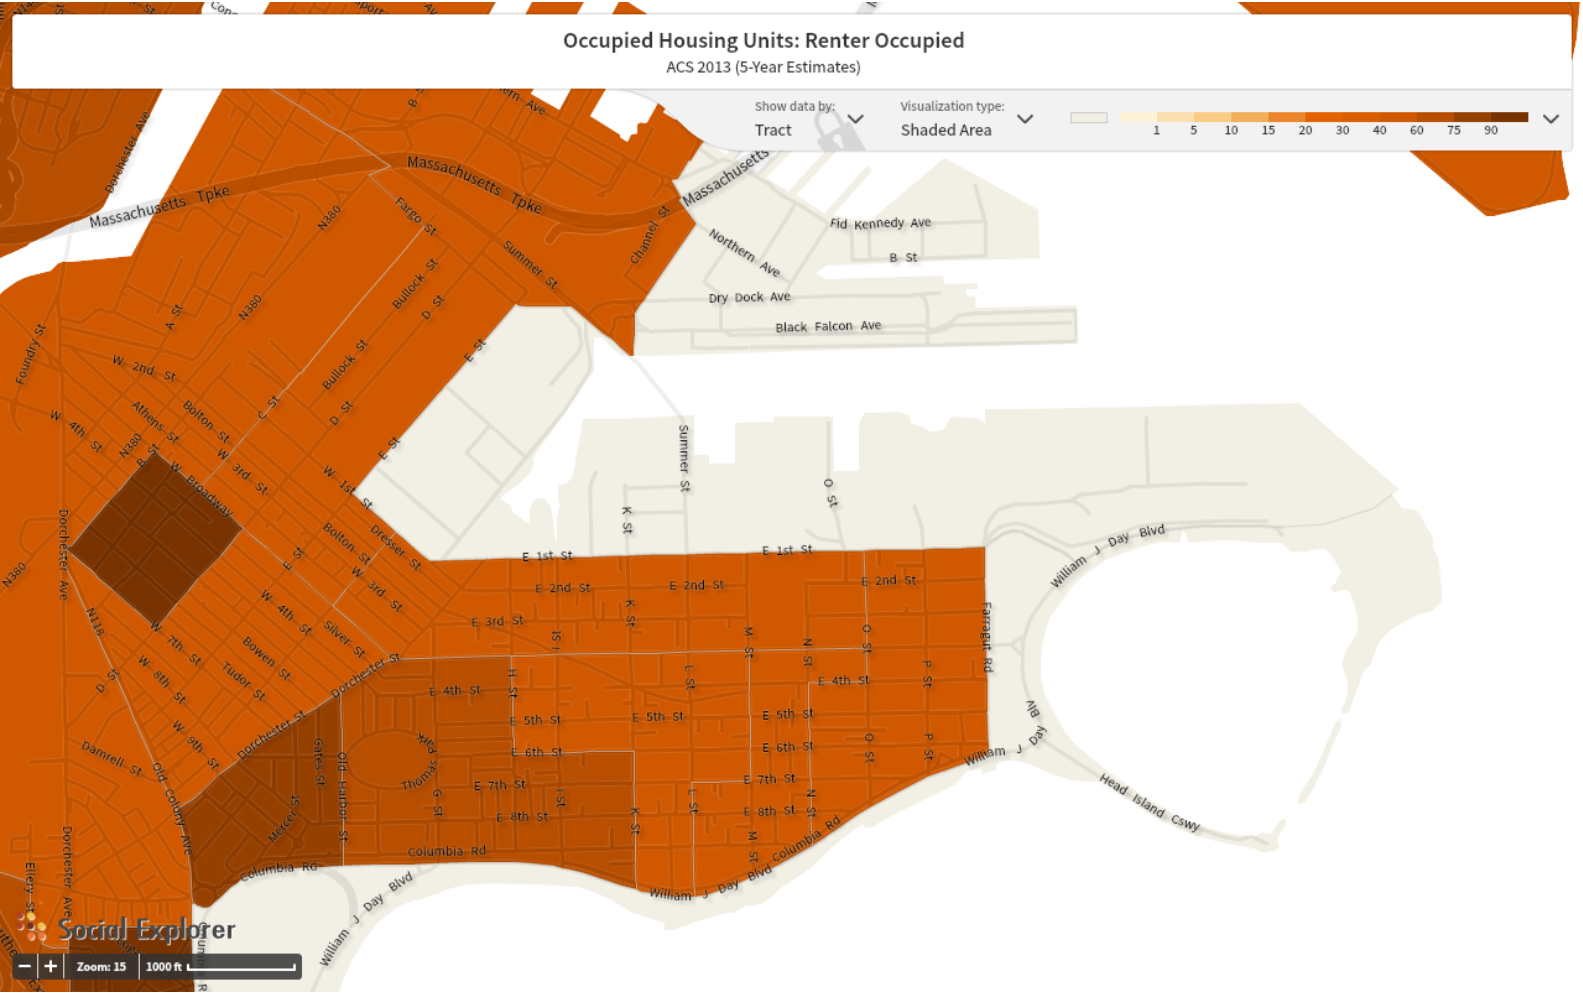

Occupied Housing Units: Renter Occupied

ACS 2013 (5-Year Estimates)

Show data by:
Tract

Visualization type:
Shaded Area

Social Explorer

Zoom: 15 1000 ft