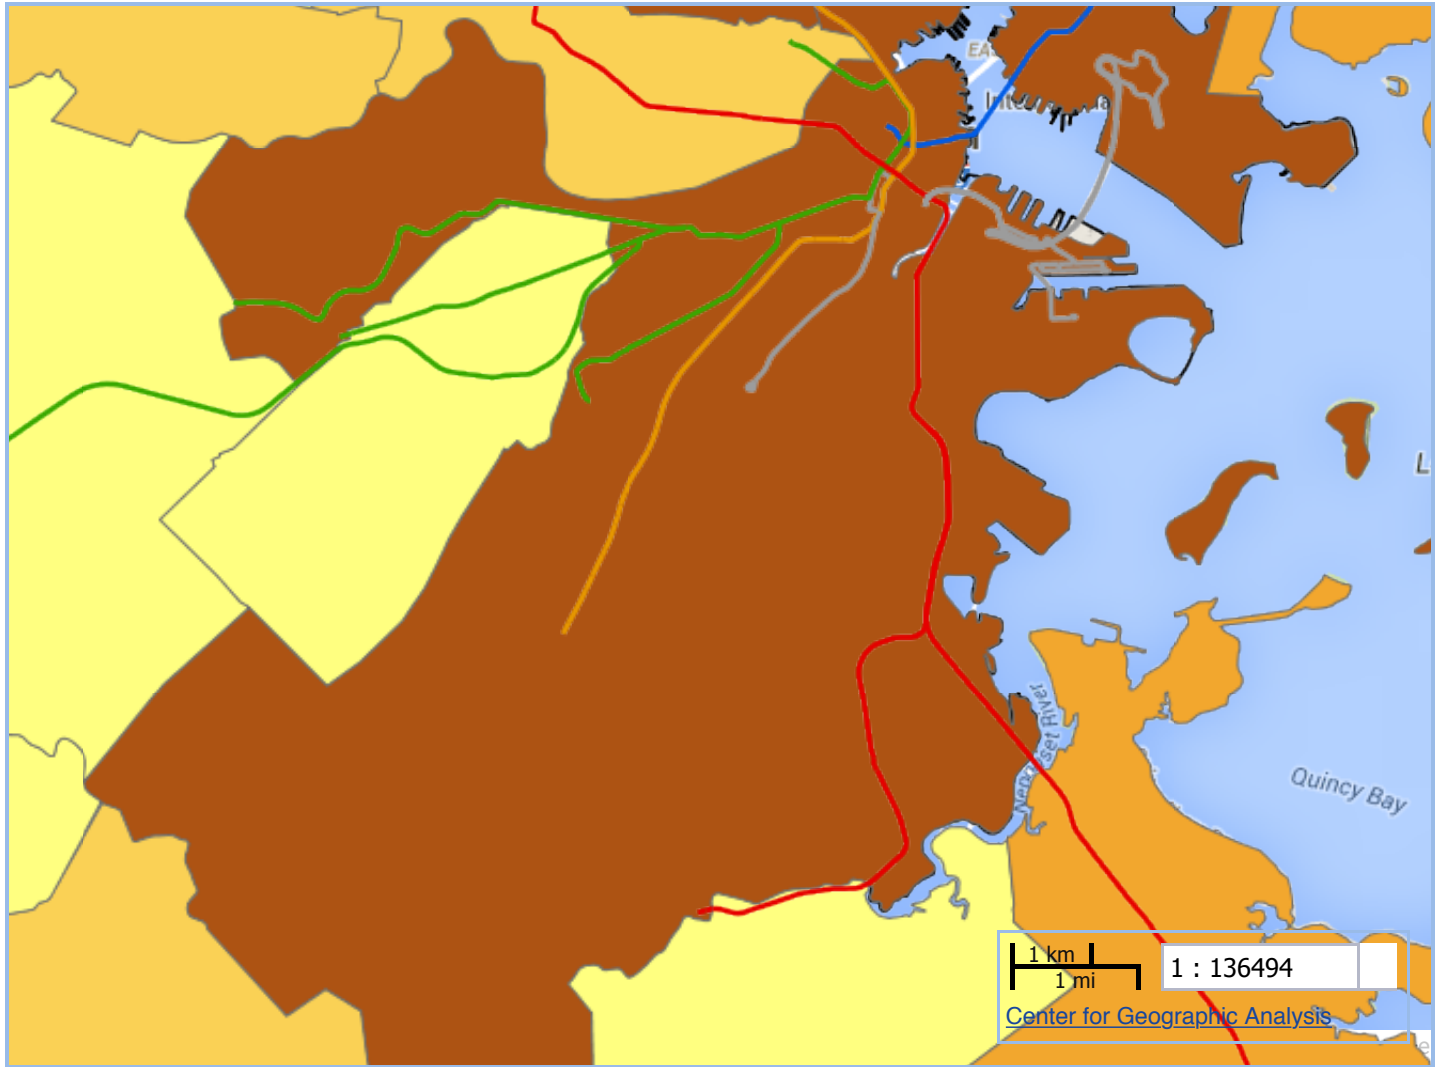

Boston Research Map

Boston Research Map Creative Commons License CC BY-NC-SA (Attribution-NonCommercial-ShareAlike)

LEGEND

MBTA Subway Lines

-  BLUE
-  GREEN
-  ORANGE
-  RED
-  SILVER

High School Drop Out Rate (by District)

- 0.000000 - 1.230000
- 1.230001 - 2.710000
- 2.710001 - 5.050000
- 5.050001 - 10.480000
- 10.480001 - 23.530000

Boston City Boundary

English