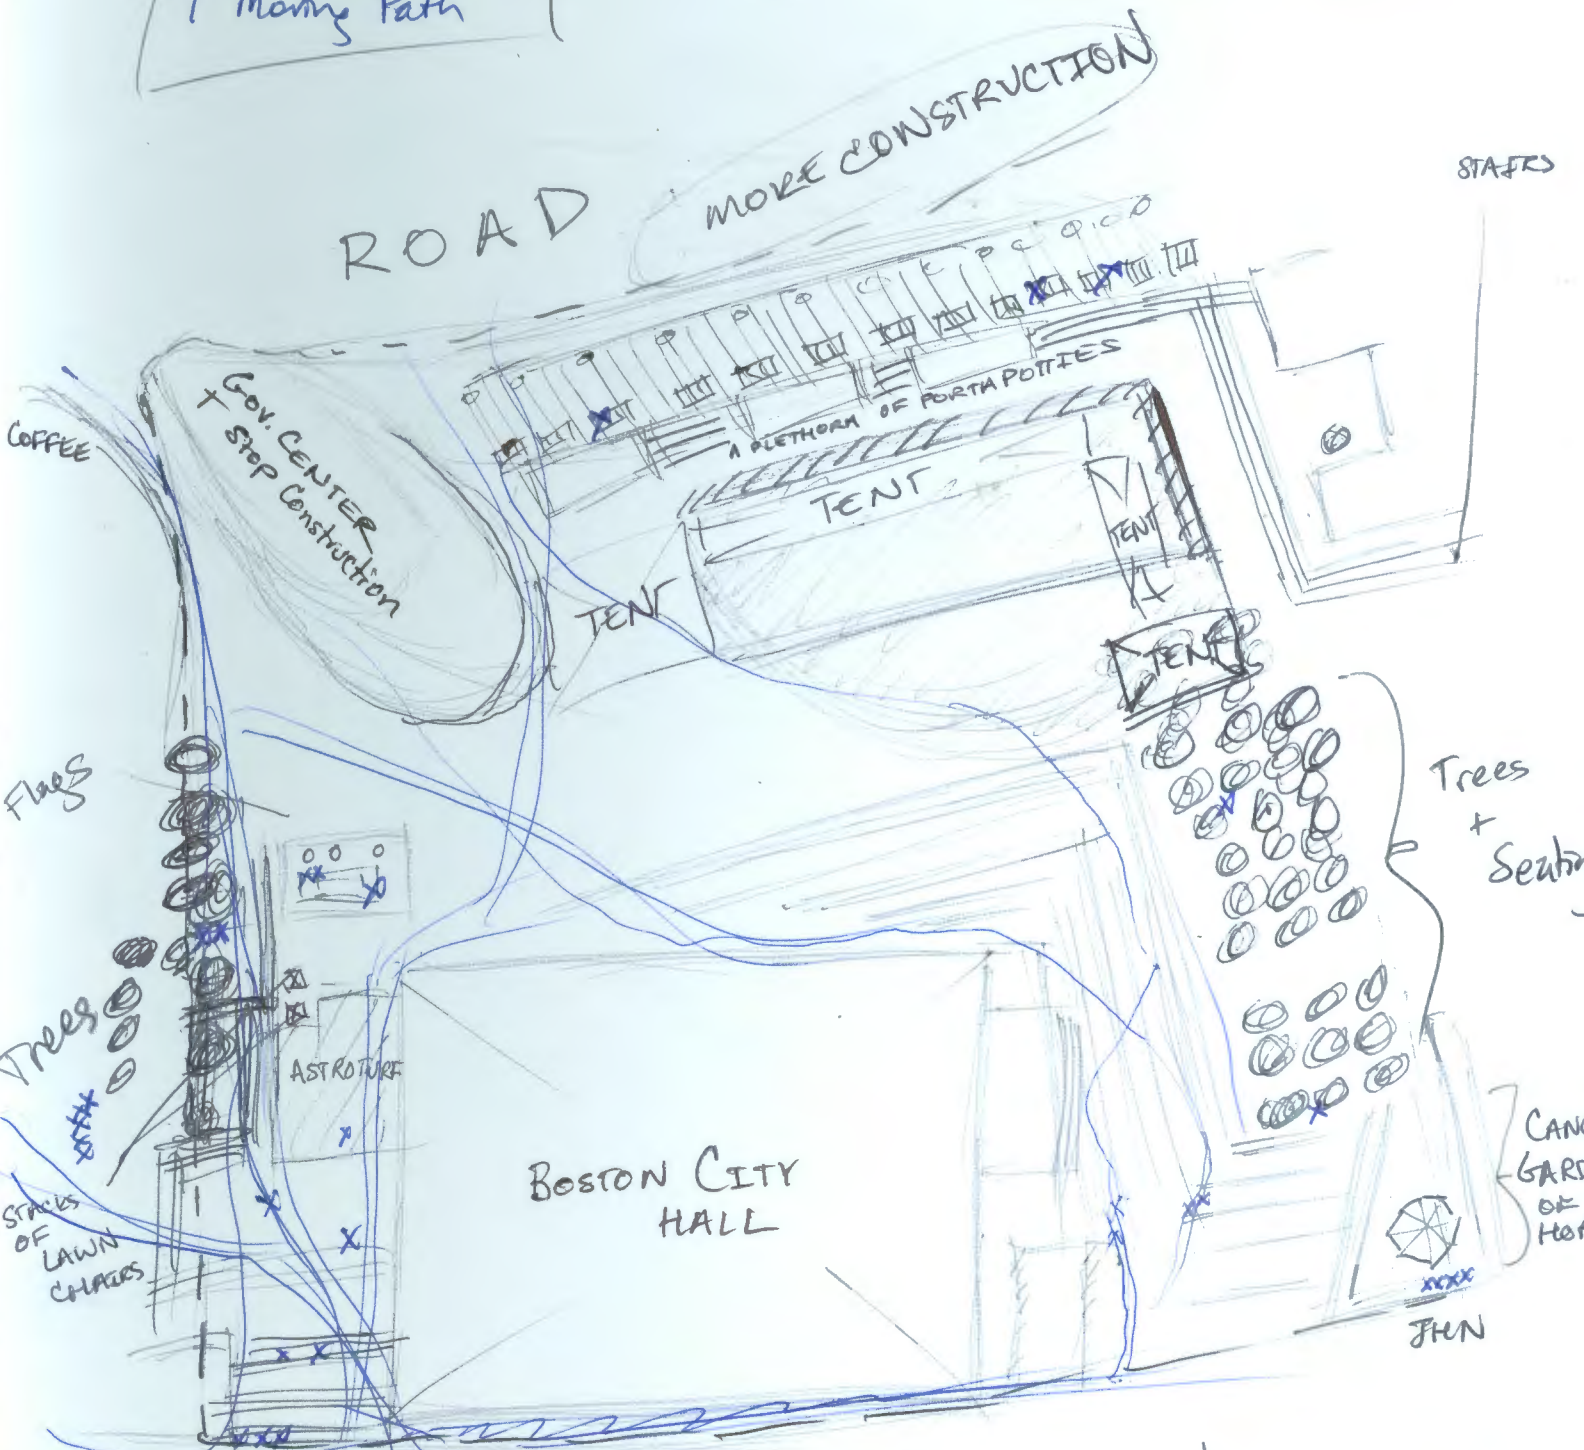

9/20/15

(SUNDAY LATE AFTERNOON, ~70°C, clear)

KEY

- x Stationary People
- | Moving Path

- R O A D
- Individuals sitting under trees or by road
 - Pairs of men loading trucks between tents and city hall
 - Individuals, pairs, and small groups passing through
 - Pairs in small motor vehicles like 80 \rightarrow
 - People taking pictures of activity by Faneuil Hall

SKETCH of BOSTON CITY HALL PLAZA