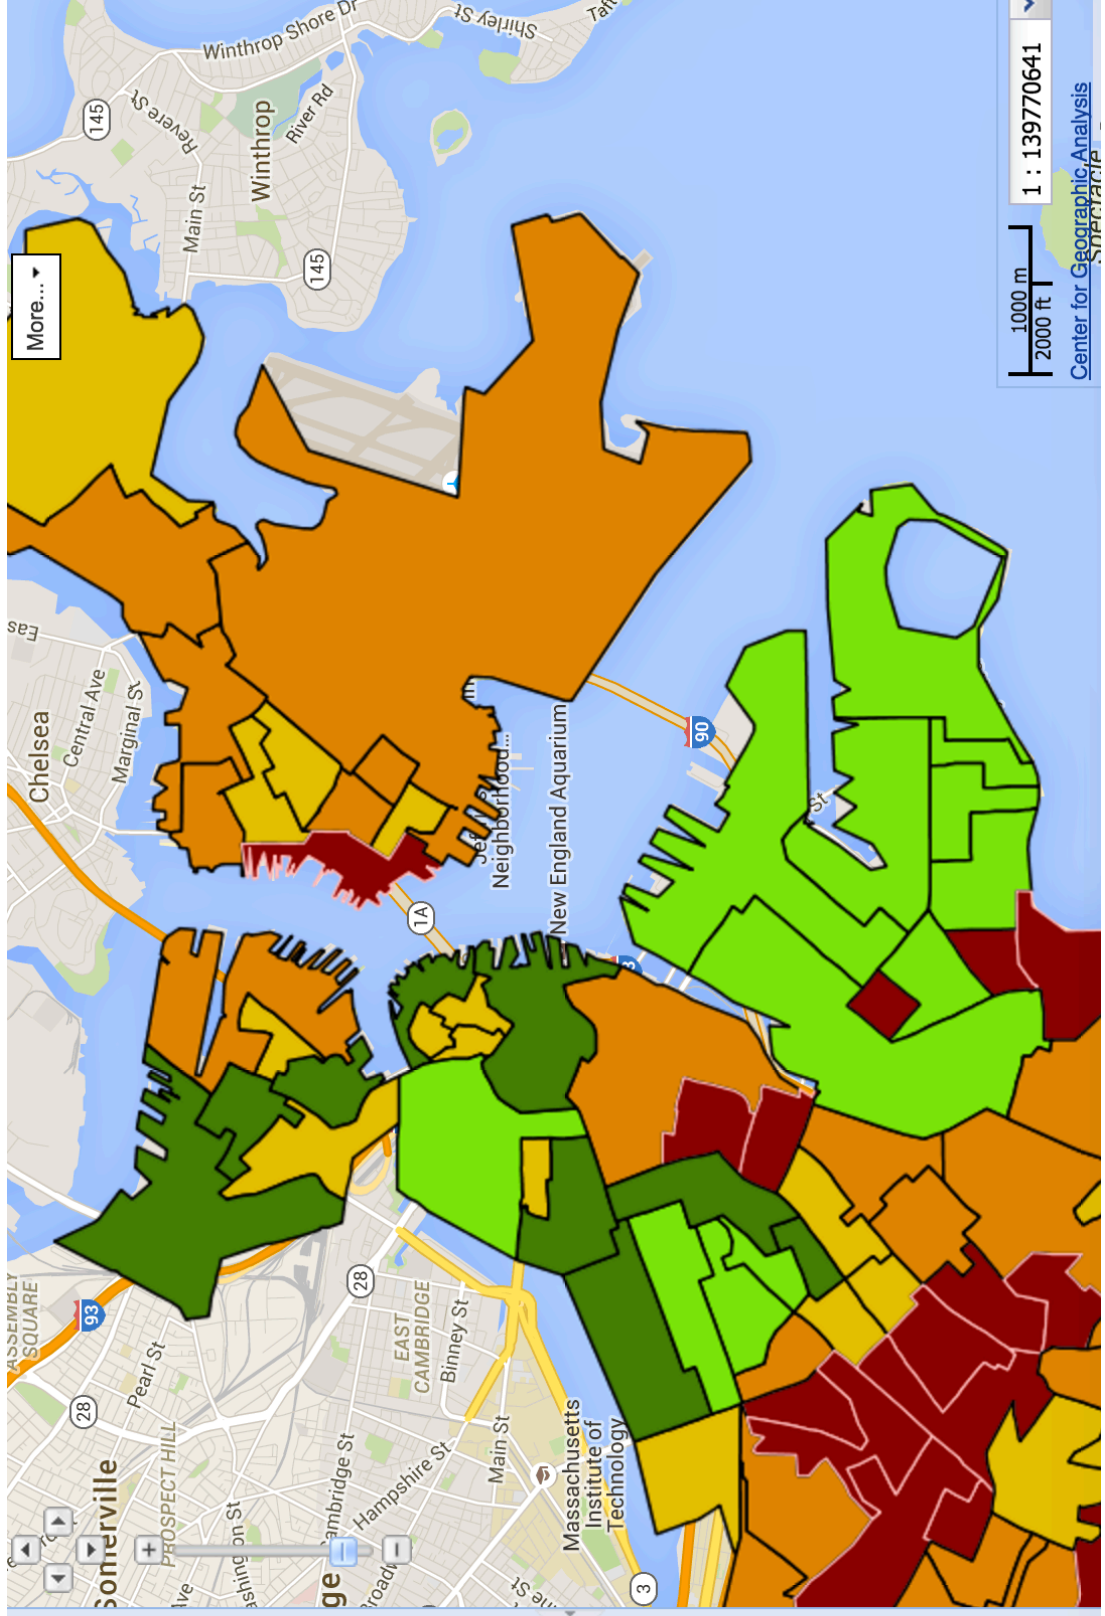

Overlays

- GeoRSS Feeds
- Society & Demographics
 - Income in Boston

10250.000000-28750.000000
28750.000001-46591.000000
46591.000001-66250.000000
66250.000001-87464.000000
87464.000001-143819.000000
 - Violent Crime Rate Map for Greater Boston

0.000000-0.000000
0.000001-0.000000
0.000000-0.000000

Base Maps

- Google Roadmap
- Google Hybrid
- Google Terrain
- Google Satellite
- ESRI Light Gray Reference
- ESRI World Imagery
- ESRI World Street Map
- Stamen Toner
- Stamen Watercolor
- Bing Aerial With Labels
- MapQuest OpenStreetMap
- OpenStreetMap
- No background

Enter search: [Search](#) | [Reset](#)

1000 m
2000 ft

1 : 139770641

Center for Geographic Analysis
SPRINGFIELD

More...