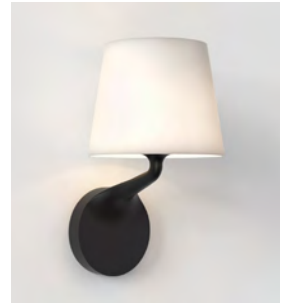

# Bathroom finishes

More than a surface, each of our finishes is the result of careful consideration. Selected for durability, consistency, and tonal balance, they form a thoughtful palette that complements both ambient and task lighting within the bathroom. From vanities to wall and ceiling lights, every choice is designed to support the integrity of the product while enhancing the overall space.

# Brass

A warm, honey-toned gold with a smooth, modern aesthetic, subtly adding warmth without overpowering a space.

# Matt Black

A non-reflective, flat finish with a sleek, contemporary aesthetic, adding depth and contrast to lighter surfaces or grounding a monochrome palette.

# Polished Chrome

A highly reflective, mirror-like finish with bright, cool tones, offering high-spec shine and timeless appeal.

Millie

Zeppo Ceiling

io Wall

Burlington

Polished Chrome