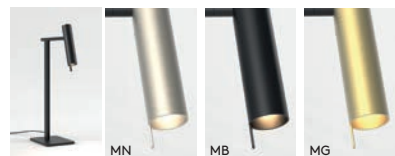

Leda Shade options

- MN** 5040001
- MB** 5040011
- MG** 5040012

▼ Lamp excluded

Made to Order Alternative finish options are available as Made to Order for this product subject to minimum order quantities and extended lead times.