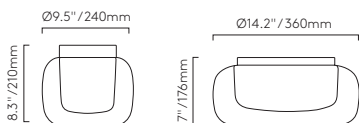

▼ Lamp excluded
Suitable for 4" octagon box fit