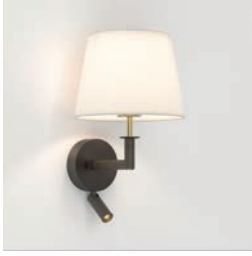

Atelier Grande Wall

CLASS 1

	LAMP	WATT	ADA	
MB 1224046	E26▼	29W max	✓	✓

- ▼ Lamp excluded
 - Special shade colours. See p.245
- Suitable for 4" octagon box fit. Supplied with removable plug and lead set.