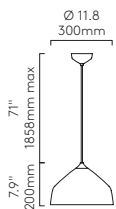

▼ Lamp excluded

Ginestra

CLASS 1

300 MB 1361005 MW 1361008

LAMP	WATT	
E26*	43W max	✓

▼ Lamp excluded
 Suitable for 4" octagon box fit

io Pendant

CLASS 1