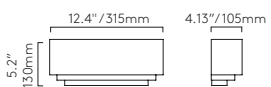

▼ Driver excluded
Suitable for 4x2" handy box, stub out mount or 3x2" switch box fit

Amalfi

CLASS 1

	LAMP	WATT	ADA	
C 1079007	E26▼	40W max	✓	✓

- ▼ Lamp excluded
- * Can be painted

Milo

CLASS 1

	LAMP	WATT	ADA	
C 1299010*	E26▼	40W max	✓	✓