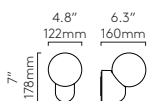

Zeppo Wall

CLASS1 DAMP LOCATION

		LAMP	WATT		
MB	1176046	G9 ▼	20W max	✓	✓
PCh	1176038				

▼ Lamp excluded
 Suitable for 4" octagon box fit

Lyra Wall

CLASS 1 DAMP LOCATION

GW 1472005

LAMP	WATT		
G9 ▼	25W max	✓	✓