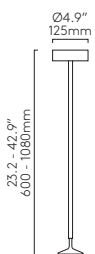

Shade Options

Globe Glass
wg 5039001
SR 5039002

Taper Glass
wg 5039003
SR 5039004

Cone Glass
wa 5039005