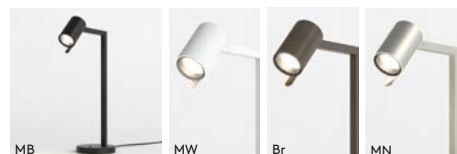

Ø. 5.3"/135mm
D. 8.5"/215mm

▼ Lamp excluded

Ascoli Floor

CLASS 1

Quickbase™

LAMP

WATT

ADA