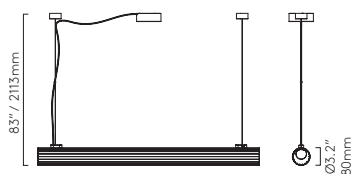

io Pendant

CLASS 1

	LAMP	WATT	INPUT	K	CRI	Lm			
PCh 1409063 MB 1409064	Integral LED	21W	Mains 120V	3000	90	1971	Phase	✓	✓