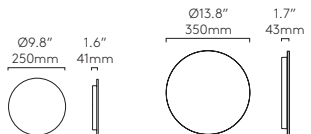

* Can be painted
Suitable for either 4" octagon box or 1/2" conduit mounting