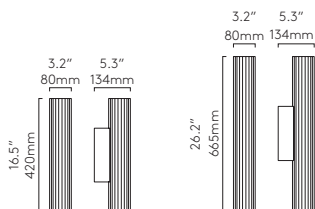

Made to Order Alternative finish, dimming, and color temperature options are available as Made to Order subject to minimum order quantities and extended lead times. Please see website. Suitable for 1/2" stub mount included junction box.