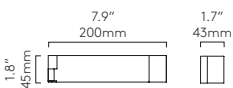

Supplied with integral junction box and a 10ft cable and 3-pin plug, available with cord set, minimum order quantities apply. Please contact our sales team for more information.