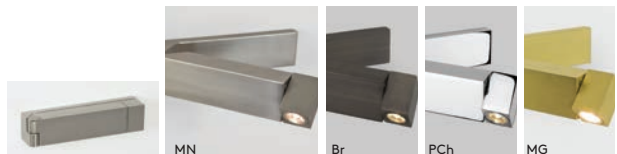

Supplied with integral junction box and a 10ft cable and 3-pin plug, available with cord set, minimum order quantities apply. Please contact our sales team for more information.