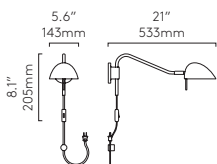

▼ Lamp excluded
 * One cable guide included, additional quantities are available to purchase separately
 Suitable for 4" octagon box fit

Serge

SHADE INCLUDED CLASS 1

	LAMP	WATT	
MB 1476005	G9*	20W max	✓
MW 1476004			