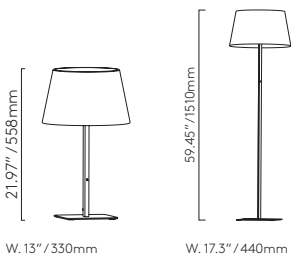

French Drum 330 shade options
☐ PF 5047003
☐ WF 5047004

French Drum 440 shade options
☐ PF 5047005
☐ WF 5047006