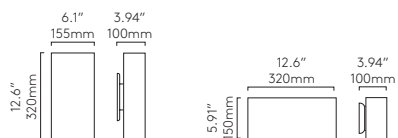

Comino

CLASS 1

		LAMP	WATT	ADA	
155	1490003	E26[▼]	2 x 12W	✓	✓
320	1490004	E26[▼]	2 x 12W	✓	✓

[▼] Lamp excluded
[*] Can be painted
Suitable for 3 x 2" switch box, 1/2" stub mount, 4" octagon box with included canopy kit or 4 x 2" handy box fit