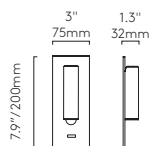

Supplied with integral junction box, and a 10ft cable and 3-pin plug