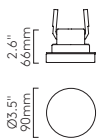

			LAMP	WATT	
Kit 4	MB 1184023	Br 1184024	E26 [▼]	60W max	✓
Knurled	MN 1184025		E26 [▼]	60W max	✓

Shade Options

[▼] Lamp excluded
 Suitable for 4" octagon box fit

Vancouver Round 90

CLASS 2

	LAMP	WATT	INPUT	K	CRI	Lm			
CA 1229012	Integral LED	6.1W	350mA*	3000	80	681	Ø79mm 3-1/8in	✓	✓