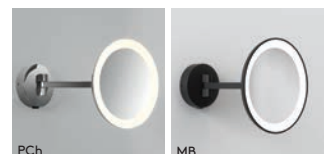

▼ Lamp excluded
Suitable for 4" octagon box fit or 1/2" conduit mounting

Mascali

CLASS 1 DAMP LOCATION

	LAMP	WATT	INPUT	K	CRI	Lm				
PCh 1373015	Integral LED	7.3W	Mains 100-240V	3000	90	139	✓	✓	✓	✓
MB 1373014										