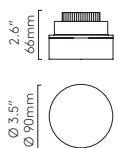

Suitable for 4" octagon box fit

Vancouver

CLASS 2 WET LOCATION

	LAMP	WATT	INPUT	K	CRI	Lm			
PCh CA 1229012	Integral LED	6.1W	350mA▼	3000	80	681	Ø79mm 3-1/8in	✓	✓

▼ LED driver required

Kos 140

CLASS 1 WET LOCATION