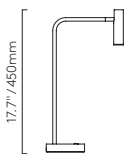

* Device charging USB-C

Ø. 5.9" / 150mm
D. 12.4" / 315mm

Made to Order Alternative finish options are available as Made to Order for this product subject to minimum order quantities and extended lead times.