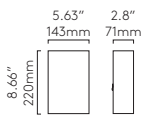

Serifos 220

CLASS 1

	LAMP	WATT	ADA	
P 1350004	GU10*	2 x 50W	✓	✓

▼ Lamp excluded
* Can be painted
Suitable for 3 x 2" switch box, 4" octagon box with included canopy kit or 4 x 2" handy box fit