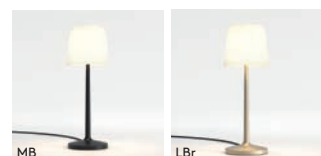

Ella Table

CLASS 1

MB Po 1470005 LBr Po 1470006

LAMP	WATT	☐
G9▼	2 x 20W max	✓

Ø6.3" / 160mm

▼ Lamp excluded