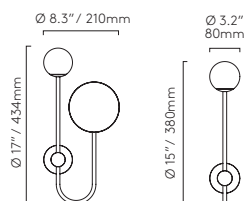

▼ Compatible with G9 LED
Suitable for 4" octagon box fit