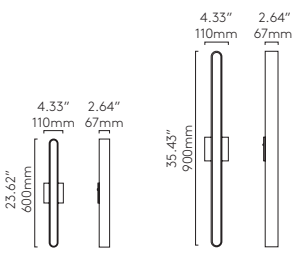

Atticus

CLASS1 DAMP LOCATION

			LAMP	WATT	INPUT	K	CRI	Lm	IP	CLASS			
600	☐ PCh	1440003	☐ MB	1440007	Integral LED	13.4W	200-240V	3000	90	606	44	☐	Phase ✓
900	☐ PCh	1440004	☐ MB	1440008	Integral LED	16.8W	200-240V	3000	90	976	44	☐	Phase ✓