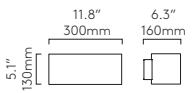

Suitable for either 4" octagon box or 1/2" conduit mounting