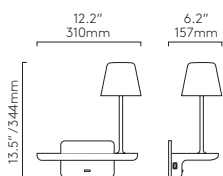

▼ Lamp excluded
 * One cable guide included, additional quantities are available to purchase separately. See p.244

Ito

CLASS 1

		LAMP	WATT	ADA	I
MB 1446003	MW 1446004	G9*	25W max	✓	✓

▼ Lamp excluded
 Suitable for 1/2" stub mount or 4" octagon box fit