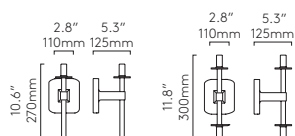

Tacoma

SHADE EXCLUDED CLASS 1 DAMP LOCATION

				LAMP	WATT		
Single	☐ PCh 1429010	☐ MB 1429013	☐ AB 1429016	G9 ▼	25W max	✓	✓
Twin	☐ PCh 1429011	☐ MB 1429014	☐ AB 1429017	G9 ▼	2 X 25W max	✓	✓

Shade Options

▼ Lamp excluded
Suitable for 4" octagon box fit or 1/2" conduit mounting