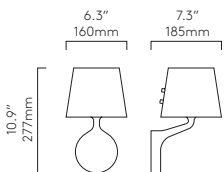

▼ Lamp excluded
Suitable for 4" octagon box fit or 1/2" conduit mounting