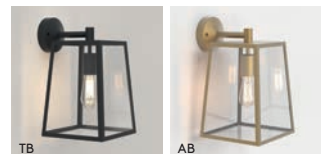

▼ Lamp excluded
Suitable for 4" octagon box fit