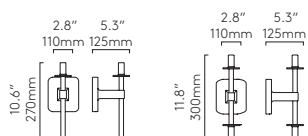

Shade Options

Shade	Material	Part Number
Round Shade Ø135	WG	5036001
	WR	5036003
	CR	5036004
	SR	5036005
Reed Shade Ø95	WG	5036009
	SR	5036010
Tulip shade Ø124	WG	5036007
	SR	5036008

▼ Lamp excluded
Suitable for 4" octagon box fit or 1/2" conduit mounting