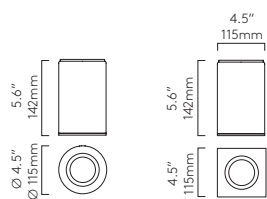

Suitable for 4" octagon box fit