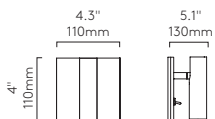

Suitable for 4" octagon box fit
Available with cord set, or as an unswitched version, minimum order quantities apply. Please contact our sales team for more information.