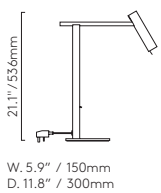

Leda Shade options

- **MN** 5040001
- **MB** 5040011
- **MG** 5040012