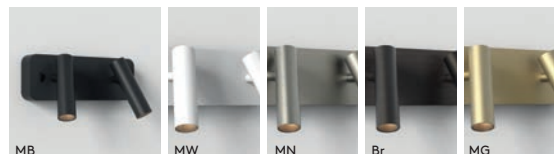

Compatible with 3 x 2" switch box
Available with cord set, minimum order quantities apply. Please contact our sales team for more information.