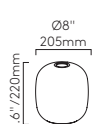

Curve Glass 220
DS 5041001
CG 5041003