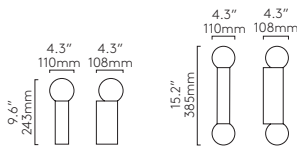

* Lamp excluded
Suitable for 4" octagon box fit or stub out mounting with canopy kit included