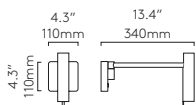

Leda Shade Options
MB 5040004