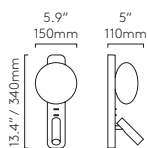

Canopy supplied suitable for 4" octagon box fit, available with cord set, minimum order quantities apply. Please contact our sales team for more information

Zeppo Reader

CLASS 1

		LAMP	WATT	INPUT	K	CRI	Lm	ADA	⏻	Ⓢ
MB 1176041	MN 1176042	G9 [▼] + Integral LED (2W)	25W max	Mains 230V	2700	90	211	✓	✓	✓