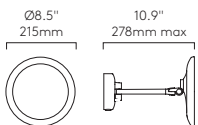

▼ Lamp excluded
Suitable for 4" octagon box fit or 1/2" conduit mounting

Mascali

CLASS 1 DAMP LOCATION

	LAMP	WATT	INPUT	K	CRI	Lm				
PCh 1373015	Integral LED	7.3W	Mains 100-240V	3000	90	139	✓	✓	✓	✓
MB 1373014										