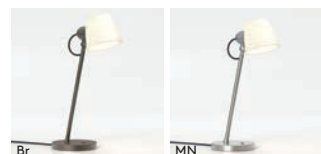

Imari Desk

CLASS 1

Br Po 1460007 MN Po 1460010

LAMP	WATT	☐	ADA
E26*	15W max	☒	☒

W. 7" / 180mm
D. 11.6" / 297mm

▼ Lamp excluded