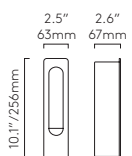

Supplied with integral junction box and a 10ft cable and 3-pin plug

Made to Order Alternative finish options are available as Made to Order for this product subject to minimum order quantities and extended lead times. See website.