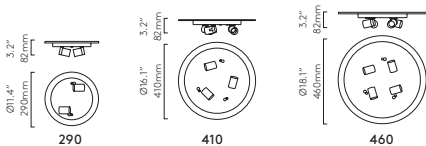

▼ Lamp excluded

Made to Order Alternative size/finish options are available as Made to Order for this product subject to minimum order quantities and extended lead times.