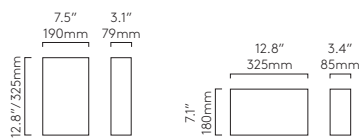

▼ Lamp excluded
* Can be painted
Canopy supplied suitable for either 4" octagon box fit