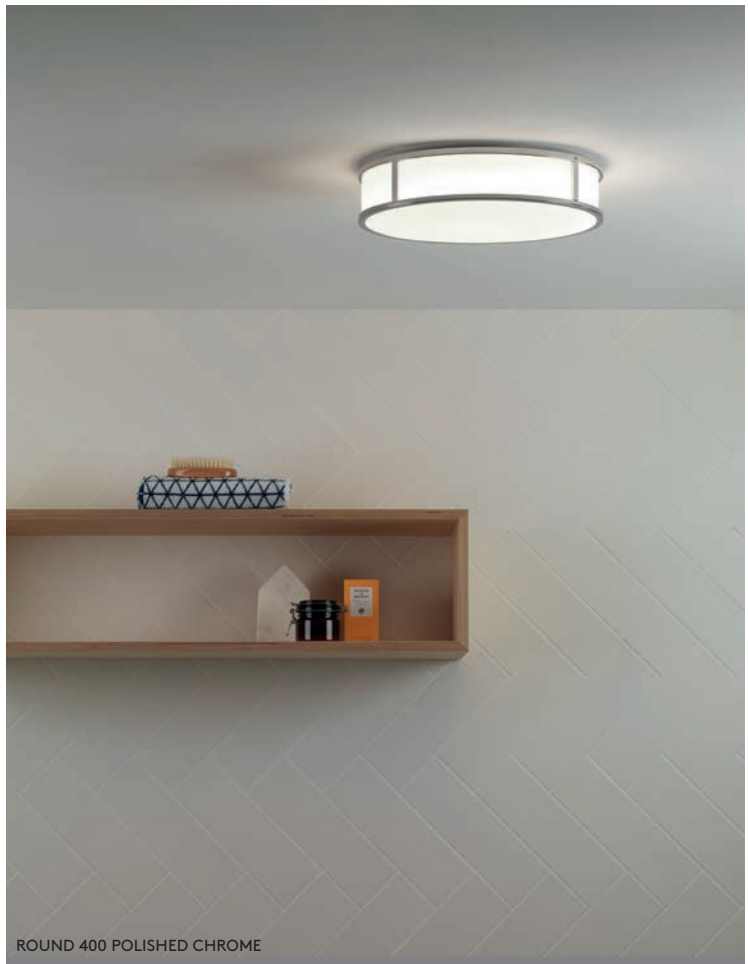

▼ Lamp excluded

ROUND 400 POLISHED CHROME

Mashiko

CLASS 1

			LAMP	WATT		
Round 230	1121029		E26 [▼]	60W max	✓	✓
Round 300	1121030		E26 [▼]	60W max	✓	✓
Round 400	1121031	1121092	E26 [▼]	3 x 43W max	✓	✓
Square 200	1121032	1121057	E26 [▼]	60W max	✓	✓
Square 400	1121035	1121036	E26 [▼]	4 x 40W max	✓	✓