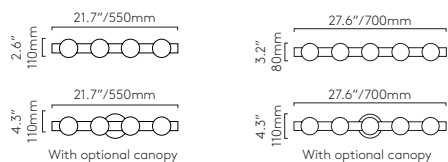

▼ Lamp excluded
Suitable for 4" octagon box fit or 1/2" conduit mounting - Can be fitted vertically or horizontally