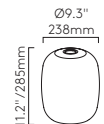

Curve Glass 285
DS 5041002
CG 5041004