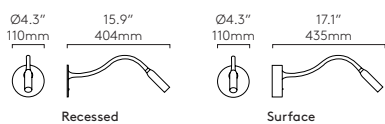

Fitting: Junction box included
Made to Order Alternative finish options are available as Made to Order for this product subject to minimum order quantities and extended lead times.
Lucca Surface available with cord set, minimum order quantities apply. Please contact our sales team for more information.