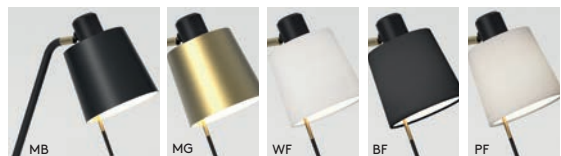

- ▼ Lamp excluded
- Special Shade Colours. See p.245