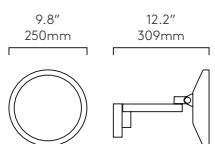

▼ Lamp excluded
Suitable for 4" octagon box fit or 1/2" conduit mounting

Mascali

CLASS 1 DAMP LOCATION

	LAMP	WATT	INPUT	K	CRI	Lm				
PCh 1373015	Integral LED	7.3W	Mains 100-240V	3000	90	139	✓	✓	✓	✓
MB 1373014										