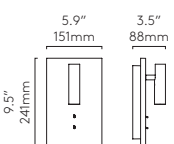

Edge Reader Mini

CLASS 1

	LAMP	WATT	INPUT	K	CRI	Lm	ADA	I	⊕
MW 1352027 MB 1352028 MN 1352029 Br 1352030	Reader:	Integral LED 8.5W	Mains 120V	2700	80	78	✓	✓	✓
	Backlight:	Integral LED 2W	Mains 120V	2700	90	211	✓	✓	✓