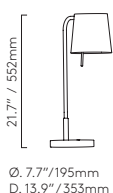

Cone 173 shade options

- ☐ WF 5018031
- ☐ OF 5018033
- ☐ PF 5018034