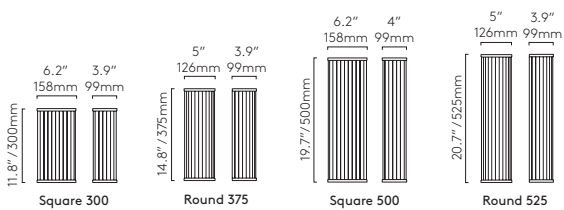

Avignon

CLASS 1

			LAMP	WATT	ADA		
Square 300	Br 1427013	AB 1427014	E26 ▼	12W max	✓	✓	✓
Round 375	Br 1427005	AB 1427006	E26 ▼	12W max	✓	✓	✓
Square 500	Br 1427015	AB 1427016	E26 ▼	2 x 12W max	✓	✓	✓
Round 525	Br 1427007	AB 1427008	E26 ▼	2 x 12W max	✓	✓	✓