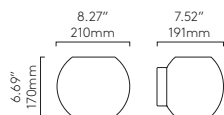

Luna

CLASS 1

	LAMP	WATT	ADA	
WFr 1489003 DSF 1489006 DSG 1489004	E26*	60W	✓	✓

▼ Lamp excluded
Suitable for 4" octagon box