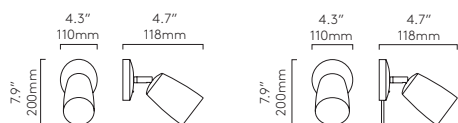

▼ Lamp excluded
* One cable guide included, additional quantities are available to purchase separately
Suitable for 4" octagon box fit