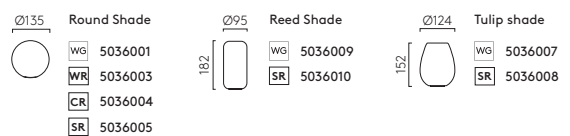

Shade Options

▼ Lamp excluded
Suitable for 4" octagon box fit or 1/2" conduit mounting