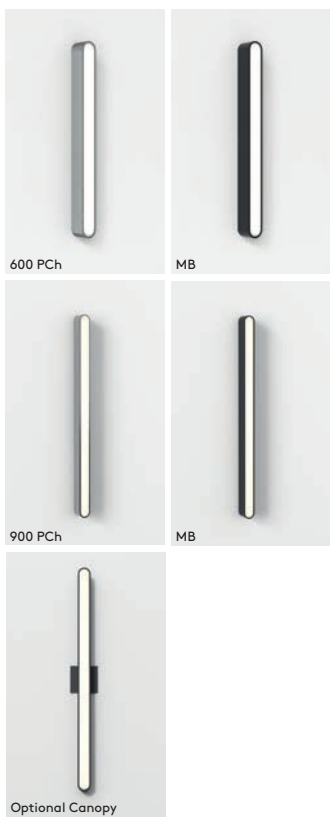

PCh 1454004 MB 1454005

LAMP	WATT		
G9▼	25W max	✓	✓

▼ Lamp excluded
Suitable for 4" octagon box fit or 1/2" conduit mounting

Elena

CLASS1 DAMP LOCATION

PCh 1453004 MB 1453005

LAMP	WATT		
G9▼	25W max	✓	✓

▼ Lamp excluded
Suitable for 4" octagon box fit or 1/2" conduit mounting