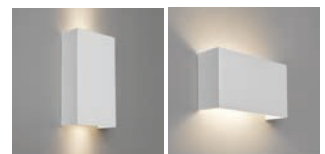

▼ Lamp excluded
* Can be painted
Canopy supplied suitable for either 4" octagon box fit