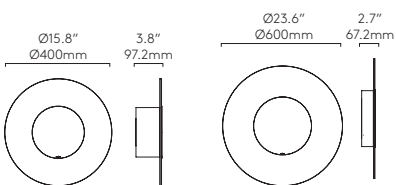

WALL
NEW

Hashira 300

CLASS 1

	LAMP	WATT	ADA	
MB 1442013 MG 1442014 MN 1442015	GU10*	50W	✓	✓

* Lamp excluded
Suitable for 1/2" stub mount or 4" octagon box with canopy kit

Halftone

CLASS 1

		LAMP	WATT	INPUT	K	CRI	Lm	ADA	
400	 1425005	Integral LED	8.7W	Mains 120V	2700	80	161	✓	0-10V
600	 1425006	Integral LED	14.4W	Mains 120V	2700	80	247	✓	0-10V