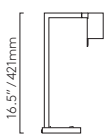

Ascoli Desk

CLASS 1

				LAMP	WATT	☐	ADA				
☐ MB	1286135	☐ MW	1286111	☐ Br	1286109	☐ MN	1286110	GU10*	20W max	☒	☒

Ø. 5.3"/135mm
D. 8.5"/215mm

▼ Lamp excluded