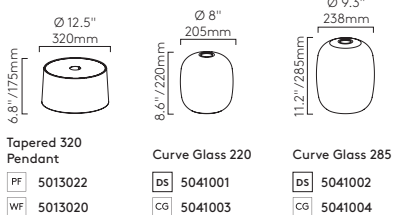

Shade Options

[▼] Lamp excluded
Suitable for 4" octagon box fit