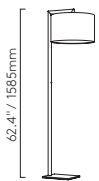

W. 16.5" / 420mm
D. 19" / 485mm

Drum 420
shade options
WF 5016004
PF 5016028