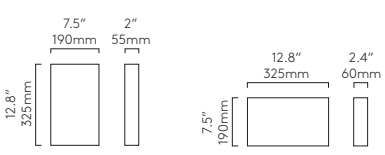

* Can be painted
Suitable for either 4" octagon box or 1/2" conduit mounting