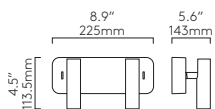

Compatible with 3 x 2" switch box
Available with cord set, minimum order quantities apply. Please contact our sales team for more information.