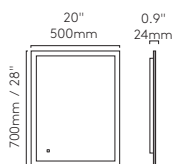

Ascot

CLASS 1 DAMP LOCATION

		LAMP	WATT	INPUT	K	CRI	Lm	Ⓢ	Ⓜ
650	☐ Mi 1486008	Integral LED	9.6W	Mains 120-277V	2700 - 6000	90	703 - 763	✓	✓
700	☐ Mi 1486009	Integral LED	9.6W	Mains 120-277V	2700 - 6000	90	703 - 763	✓	✓
800	☐ Mi 1486010	Integral LED	9.6W	Mains 120-277V	2700 - 6000	90	703 - 763	✓	✓