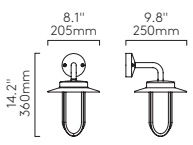

LAMP	WATT		
E26*	60W max	✓	✓

▼ Lamp excluded
Suitable for 4" octagon box fit

Montparnasse Wall

CLASS 1 WET LOCATION

	LAMP	WATT		
Br 1096007	E26*	60W max	✓	✓

▼ Lamp excluded
Suitable for 4" octagon box fit

Cabin Wall