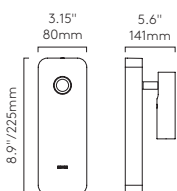

Compatible with 3 x 2" switch box
Available with cord set, minimum order quantities apply. Please contact our sales team for more information.