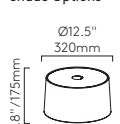

Shade Options

Tapered 320 Pendant
PF 5013022