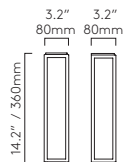

▼ Lamp excluded
Suitable for 4" octagon box fit or 3/4" conduit mounting with included canopy kit