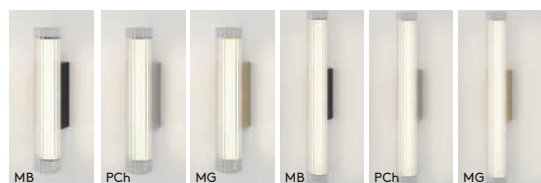

Made to Order Alternative finish, dimming, and color temperature options are available as Made to Order subject to minimum order quantities and extended lead times. Please see website. Suitable for 1/2" stub mount included junction box.