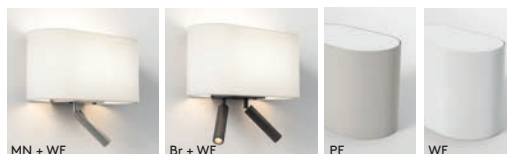

▼ Lamp excluded
• Special shade colours. See p.245
Suitable for 4" octagon box fit