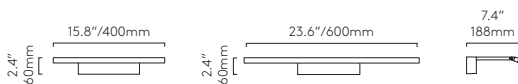

▼ Driver excluded
Suitable for 4x2" handy box, stub out mount or 3x2" switch box fit