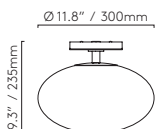

Zeppo Ceiling

CLASS 1 DAMP LOCATION

		LAMP	WATT		
PCh	1176005	E26*	60W max	✓	✓
MB	1176018				

▼ Lamp excluded
Suitable for 4" octagon box fit