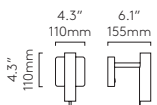

Leda Shade Options
MB 5040004