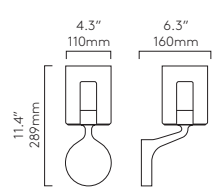

PCh 1454004 MB 1454005

LAMP	WATT		
G9▼	25W max	✓	✓

▼ Lamp excluded
Suitable for 4" octagon box fit or 1/2" conduit mounting

Elena

CLASS1 DAMP LOCATION

PCh 1453004 MB 1453005

LAMP	WATT		
G9▼	25W max	✓	✓

▼ Lamp excluded
Suitable for 4" octagon box fit or 1/2" conduit mounting