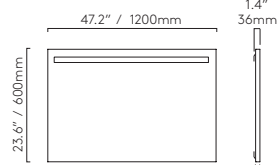

Available with cord set, minimum order quantities apply. Please contact our sales team for more information.
For use with MC whip (not supplied) - Suitable for 4" octagon box fit.

Made to Order Alternative finish, dimming, and color temperature options are available as Made to Order subject to minimum order quantities and extended lead times. Please see website.