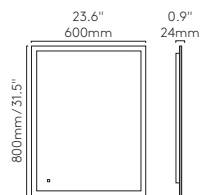

Ascot

CLASS 1 DAMP LOCATION

		LAMP	WATT	INPUT	K	CRI	Lm	Ⓢ	Ⓜ
650	☐ Mi 1486008	Integral LED	9.6W	Mains 120-277V	2700 - 6000	90	703 - 763	✓	✓
700	☐ Mi 1486009	Integral LED	9.6W	Mains 120-277V	2700 - 6000	90	703 - 763	✓	✓
800	☐ Mi 1486010	Integral LED	9.6W	Mains 120-277V	2700 - 6000	90	703 - 763	✓	✓