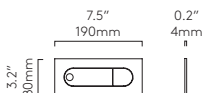

Supplied with integral junction box, available with cord set, minimum order quantities apply. Please contact our sales team for more information.