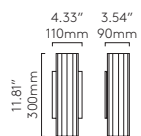

* Lamp excluded
Suitable for 1/2" stub mount or 4" octagon box with canopy kit