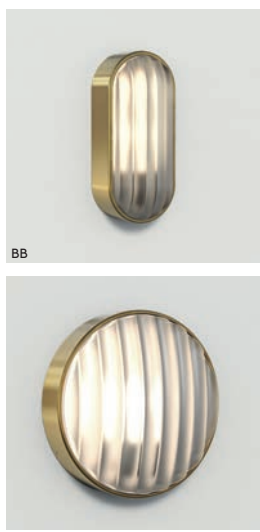

AVAILABLE SPRING 2025

Montreal Coastal

CLASS 1 WET LOCATION

		LAMP	WATT		
Oval	BB 1032019	GU10 [▼]	6W max	✓	✓
Round 300	BB 1032018	GU10 [▼]	2 x 6W max	✓	✓

▼ Lamp excluded
Suitable for 4" octagon box fit

Single GGW