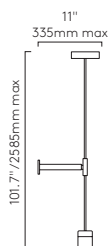

* Lamp excluded
Suitable for 4" octagon box fit