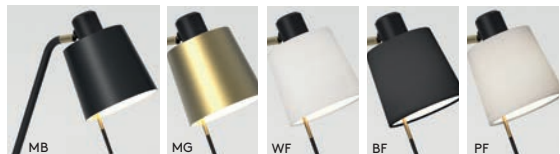

- ▼ Lamp excluded
- Special Shade Colours. See p.245