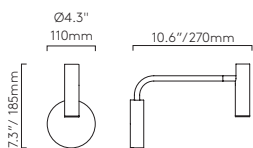

Suitable for 4" octagon box fit
Available with cord set, minimum order quantities apply. Please contact our sales team for more information.