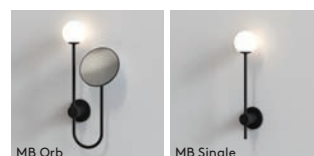

▼ Compatible with G9 LED
Suitable for 4" octagon box fit