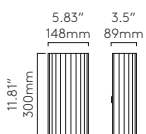

Kymi 300

CLASS 1

	LAMP	WATT	ADA	
P 1335006	GU10▼	2 x 50W	✓	✓

▼ Lamp excluded
* Can be painted
Suitable for 3 x 2" switch box, 4" octagon box with included canopy kit or 4 x 2" handy box fit