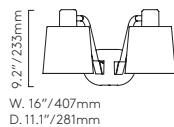

Tapered Drum 155
Fabric Shade options

- 5013027
- 5013028
- 5013029

Tapered Drum 155
Metal Shade options

- 5013024
- 5013026