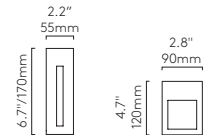

90 Wall Box 6013002
H. 4.3" / 108mm W. 3.4" / 87mm
D. 3.9" / 100mm

Borgo

CLASS 1

	LAMP	WATT	INPUT	K	CRI	Lm	ADA				
55 1212001	Integral LED	3.9W	700mA▼	3000	90	39	✓	✓	✓	✓	48x160
90 1212004	Integral LED	4.2W	700mA▼	3000	90	72	✓	✓	✓	✓	84x102