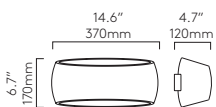

* Can be painted
Suitable for either 4" octagon box or 1/2" conduit mounting

Aria 370

CLASS 1

P 1300003*

LAMP	WATT	ADA	
E26▼	60W max	✓	✓

* Can be painted
Suitable for either 4" octagon box or 1/2" conduit mounting