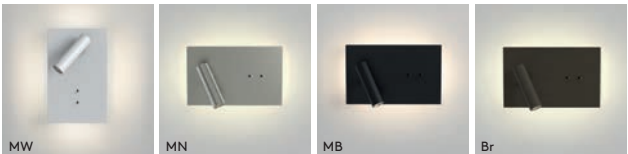

Edge Reader Mini

CLASS 1

	LAMP	WATT	INPUT	K	CRI	Lm	ADA	I	⊕
MW 1352027 MB 1352028 MN 1352029 Br 1352030	Reader:	Integral LED 8.5W	Mains 120V	2700	80	78	✓	✓	✓
	Backlight:	Integral LED 2W	Mains 120V	2700	90	211	✓	✓	✓