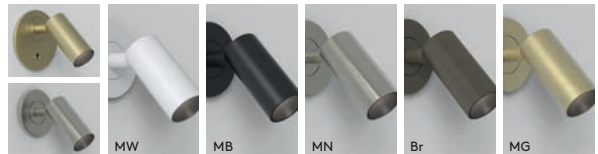

¹LED driver required
Supplied with integral junction box
Available with cord set, or as an unswitched version, minimum order quantities apply. Please contact our sales team for more information.