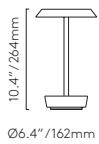

Charged via USB-C to USB-A charging cable (included), 5V USB charger available separately, reference 603001