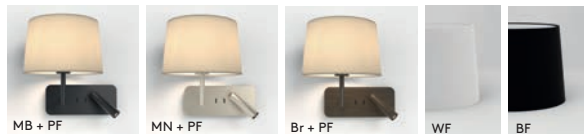

TAPERED ROUND 250

- ☐ WF 5035003
- ☐ BF 5035004
- ☐ PF 5035005

W. 12.6"/320mm
D. 10.9"/276mm

▼ Lamp excluded
• Special shade colours. See p.245
Canopy supplied suitable for either 4" octagon box or 1/2" conduit mount fit
Available with cord set, minimum order quantities apply. Please contact our sales team for more information