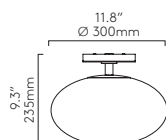

▼ Lamp excluded
Suitable for 4" octagon box fit