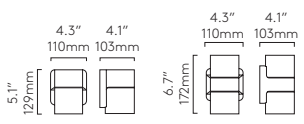

GGB

Twin GGW

GGB

AVAILABLE SPRING 2025

Newlyn Wall

CLASS 1 WET LOCATION

			LAMP	WATT	
Single	1488001	1488002	GU10 [▼]	6W max	✓
Twin	1488003	1488004	GU10 [▼]	6W max	✓

▼ Lamp excluded
Suitable for 4" octagon box fit