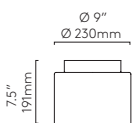

Zeppo Ceiling

CLASS 1 DAMP LOCATION

		LAMP	WATT		
PCh	1176005	E26*	60W max	✓	✓
MB	1176018				

▼ Lamp excluded
Suitable for 4" octagon box fit

Arezzo

CLASS1 DAMP LOCATION

	LAMP	WATT		
Pch 1049004	E26*	60W max	✓	✓