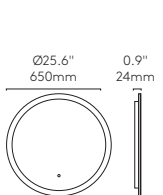

Ascot

CLASS 1 DAMP LOCATION

		LAMP	WATT	INPUT	K	CRI	Lm	Ⓢ	Ⓜ
650	☐ Mi 1486008	Integral LED	9.6W	Mains 120-277V	2700 - 6000	90	703 - 763	✓	✓
700	☐ Mi 1486009	Integral LED	9.6W	Mains 120-277V	2700 - 6000	90	703 - 763	✓	✓
800	☐ Mi 1486010	Integral LED	9.6W	Mains 120-277V	2700 - 6000	90	703 - 763	✓	✓