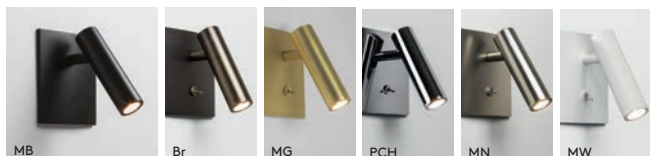

Suitable for 4" octagon box fit
Available with cord set, or as an unswitched version, minimum order quantities apply. Please contact our sales team for more information.