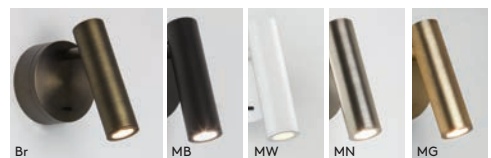

Compatible with 3 x 2" switch box
Available with cord set, minimum order quantities apply. Please contact our sales team for more information.