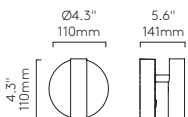

Compatible with 3 x 2" switch box
Available with cord set, minimum order quantities apply. Please contact our sales team for more information.