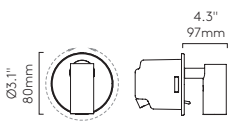

¹LED driver required
Supplied with integral junction box
Available with cord set, or as an unswitched version, minimum order quantities apply. Please contact our sales team for more information.