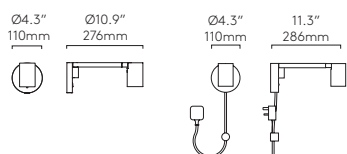

[▼] Lamp excluded
* One cable guide included. Additional quantities are available to purchase separately. See p.245
Suitable for 4" octagon box or stub out mount fit, available with cord set, minimum order quantities apply. Please contact our sales team for more information