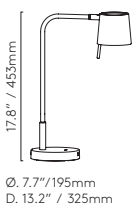

1. Cone 105 shade options
2. 5018052
   - 5018053
   - 5018054