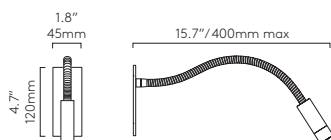

Supplied with integral junction box, available with cord set, minimum order quantities apply. Please contact our sales team for more information.
Made to Order Alternative finish options are available as Made to Order for this product subject to minimum order quantities and extended lead times. See website.