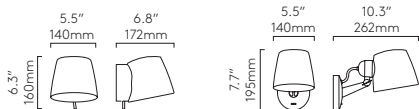

Imari

SHADE EXCLUDED CLASS 1

	Br	Po	MN	Po	LAMP	WATT	ADA	I
Fixed	Br	Po	MN	Po	E26 [▼]	15W max	✓	✓
Adjustable	Br	Po	MN	Po	E26 [▼]	15W max	✓	✓

▼ Lamp excluded
Canopy supplied suitable for 4" octagon box fit

Tacoma