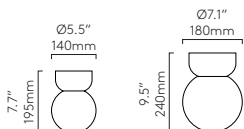

Round 915 Square Rectangle Stadium 610 Stadium 535 Avlon 1200

For more information on these products, please contact our sales team.

Lyra Ceiling

CLASS 1 DAMP LOCATION

		LAMP	WATT		
140	1472007	G9 ▼	25W max	✓	✓
180	1472008	E26 ▼	60W max	✓	✓