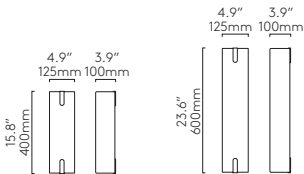

▼ Lamp excluded
Suitable for 4" octagon box