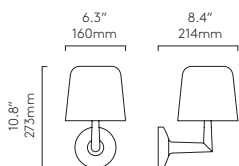

▼ Lamp excluded
Suitable for 1/2" stub mount or 4" octagon box fit