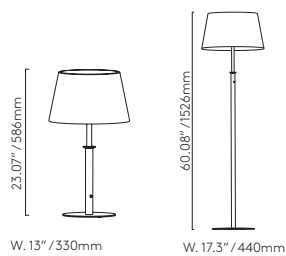

Club Table + Floor

SHADE EXCLUDED CLASS 1

Quickbase™

		LAMP	WATT	ADA	I
Table	Br 1483005	E26*	60W max	✓	✓
Floor	Br 1483006	E26*	60W max	✓	✓

French Drum 330 shade options
PF 5047003
WF 5047004

French Drum 440 shade options
PF 5047005
WF 5047006