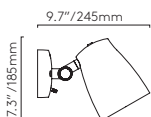

▼ Lamp excluded
• Special shade colours. See p.245
Suitable for 4" octagon box fit. Available with cord set, minimum order quantities apply. Please contact our sales team for more information.