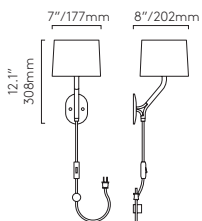

Ella Wall

SHADE INCLUDED CLASS 1

MB Po 1470007		LBr Po 1470008		LAMP	WATT	ADA	
				G9▼	2 x 20W max	✓	✓

▼ Lamp excluded
Suitable for 1/2" stub mount or 4" octagon box fit

Arbor

SHADE INCLUDED CLASS 1

		LAMP	WATT	
Plug-in	MB 1479003 MW 1479004	E12*	40W max	✓