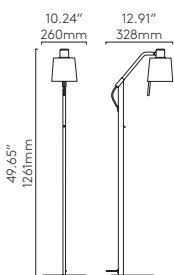

Tapered Drum 155
Fabric shade options

- WF 5013027
- BF 5013028
- PF 5013029

Tapered Drum 155
Metal shade options

- MB 5013024
- MG 5013026