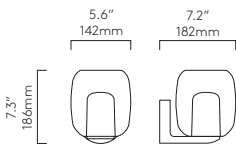

▼ Lamp excluded
Suitable for 4" octagon box fit or 1/2" conduit mounting - can be fitted as an uplight or downlight