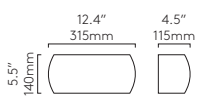

▼ Driver excluded
Suitable for 4x2" handy box, stub out mount or 3x2" switch box fit

Amalfi

CLASS 1

	LAMP	WATT	ADA	
C 1079007	E26▼	40W max	✓	✓

- ▼ Lamp excluded
- * Can be painted

Milo

CLASS 1

	LAMP	WATT	ADA	
C 1299010*	E26▼	40W max	✓	✓