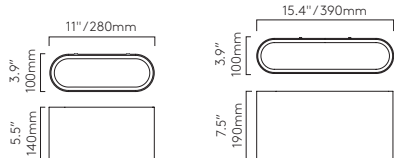

▼ Lamp excluded
* Can be painted
Suitable for 4" octagon box fit