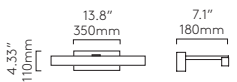

▼ Lamp excluded
Suitable for 4 x 2" handy box fit

Kashima 350

CLASS 1 DAMP LOCATION

	LAMP	WATT	INPUT	K	CRI	Lm	
Pch 1174010	Integral LED	4W	Mains 120V	3000	80	293	✓

Suitable for 4" octagon box fit or 1/2" conduit mounting