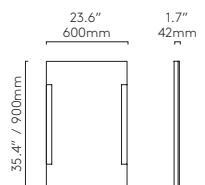

Round 915

Rectangle 610

Square 915

Stadium 535

Stadium 610

Imola 900

CLASS 1 DAMP LOCATION

	LAMP	WATT	INPUT	K	CRI	Lm			
Mi 1071012	Integral LED	13.7W	Mains 120-277V	3000	80	469	✓	✓	✓