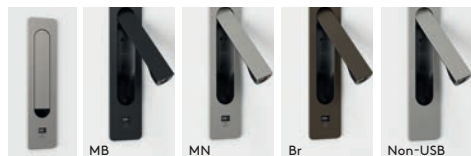

*Device charging

Supplied with integral junction box and a 10ft cable and 3-pin plug

Made to Order Alternative finish options are available as Made to Order for this product subject to minimum order quantities and extended lead times. See website.