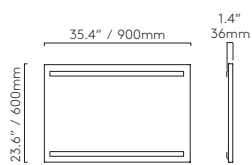

Available with cord set, minimum order quantities apply. Please contact our sales team for more information.
For use with MC whip (not supplied) - Suitable for 4" octagon box fit.

Made to Order Alternative finish, dimming, and color temperature options are available as Made to Order subject to minimum order quantities and extended lead times. Please see website.