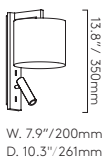

DRUM 200

- 5016020
- 5016022
- 5016029