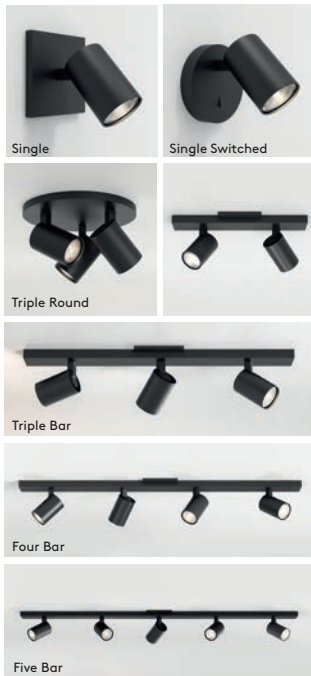

Ascoli

CLASS 1

					LAMP	WATT		
Single	1286037	1286042	1286047	1286120	GU10*	50W max	✓	-
Single Switched	1286038	1286043	1286048	1286121	GU10*	50W max	-	✓
Twin	1286072	1286073	1286074	1286118	GU10*	2 x 50W max	✓	-
Triple Round	1286039	1286044	1286049	1286119	GU10*	3 x 50W max	✓	-
Triple Bar	1286040	1286045	1286050	1286117	GU10*	3 x 50W max	✓	-
Four Bar	1286041	1286046	1286051	1286116	GU10*	4 x 50W max	✓	-
Five Bar	1286075	1286076	1286077	1286115	GU10*	5 x 50W max	✓	-

▼ Lamp excluded
Suitable for 4" octagon box fit
Ascoli single switched + swing available with cord set, minimum order quantities apply. Please contact our sales team for more information.