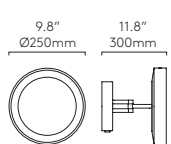

Suitable for 4" octagon box fit or 1/2" conduit mounting