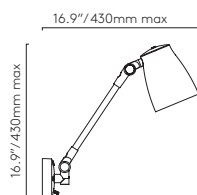

1. ▼ Lamp excluded
   - Special shade colours. See p.245
2. Suitable for 4" octagon box fit. Supplied with removable plug and lead set.