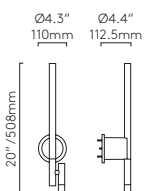

Can be Mounted in 3 Orientations

Canopy supplied suitable for 4" octagon box fit, available with cord set, minimum order quantities apply. Please contact our sales team for more information