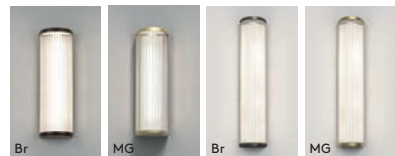

Shade Options

▼ Lamp excluded
Suitable for 4" octagon box fit or 1/2" conduit mounting

Versailles

CLASS 1 DAMP LOCATION

				LAMP	WATT	INPUT	K	CRI	Lm	ADA			
400	1380049	1380050		Integral LED	9.3W	Mains 120V	3000	90	535	✓	phase	✓	✓
600	1380065	1380066		Integral LED	12.4W	Mains 120V	3000	90	1062	✓	phase	✓	✓