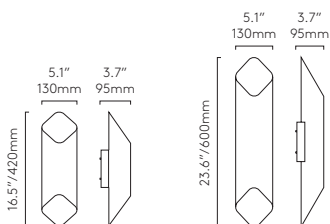

Suitable for 3 x 2" switch box, 1/2" stub mount, 4" octagon box with included canopy kit or 4 x 2" handy box fit