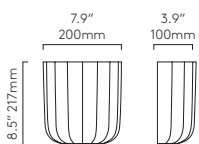

Suitable for 3 x 2" switch box, 1/2" stub mount, 4" octagon box with included canopy kit or 4 x 2" handy box fit

Veo

CLASS 1

	LAMP	WATT	ADA	
Br 1455003	E26*	15W	✓	✓

Suitable for 3 x 2" switch box, 1/2" stub mount, 4" octagon box with included canopy kit or 4 x 2" handy box fit