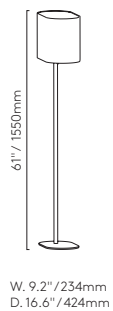

Stadium 300
Shade options
☐ WF 5043006
☐ PF 5043005