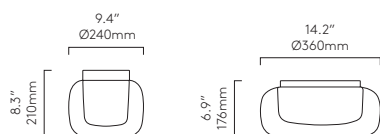

▼ Lamp excluded
Suitable for 4" octagon box fit