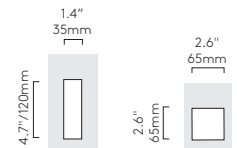

Borgo

CLASS 1

	LAMP	WATT	INPUT	K	CRI	Lm	ADA				
55 1212001	Integral LED	3.9W	700mA▼	3000	90	39	✓	✓	✓	✓	48x160
90 1212004	Integral LED	4.2W	700mA▼	3000	90	72	✓	✓	✓	✓	84x102

▼Driver excluded
Driver accessible after installation