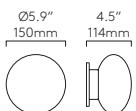

▼ Lamp excluded
Suitable for 4" octagon box fit