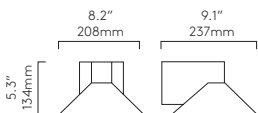

Suitable for 1/2" stub mount or 4" octagon box with included canopy kit

Conic

CLASS 1 DAMP LOCATION

		LAMP	WATT		
PCh	1451003	G9 ▼	25W max	✓	✓
MB	1451004				

▼ Lamp excluded
 Suitable for 4" octagon box fit or 3/4" conduit mounting