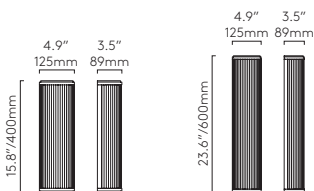

Shade Options

▼ Lamp excluded
Suitable for 4" octagon box fit or 1/2" conduit mounting

Versailles

CLASS 1 DAMP LOCATION

				LAMP	WATT	INPUT	K	CRI	Lm	ADA			
400	1380049	1380050		Integral LED	9.3W	Mains 120V	3000	90	535	✓	phase	✓	✓
600	1380065	1380066		Integral LED	12.4W	Mains 120V	3000	90	1062	✓	phase	✓	✓