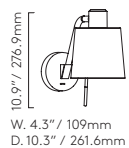

Tapered Drum 155
Fabric Shade options

- 5013027
- 5013028
- 5013029

Tapered Drum 155
Metal Shade options

- 5013024
- 5013026