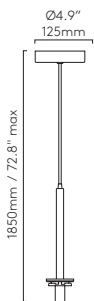

Zeppo Ceiling

CLASS 1

	LAMP	WATT		
PCh 1176005 MB 1176018	E26 ▼	60W max	✓	✓

▼ Lamp excluded
Suitable for 4" octagon box fit

AVAILABLE SPRING 2025

Tacoma Pendant

SHADE EXCLUDED CLASS 1 DAMP LOCATION

	LAMP	WATT		
AB 1429030 MB 1429031 PCh 1429032	G9*	25W max	✓	✓