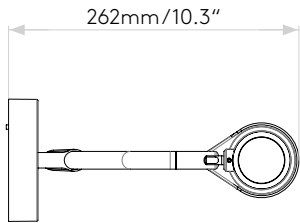

PRODUCT ELEVATIONS

astro

Please note that some dimensions may vary slightly due to manufacturing tolerances, this includes cable entry and fixing holes.

Without Shade