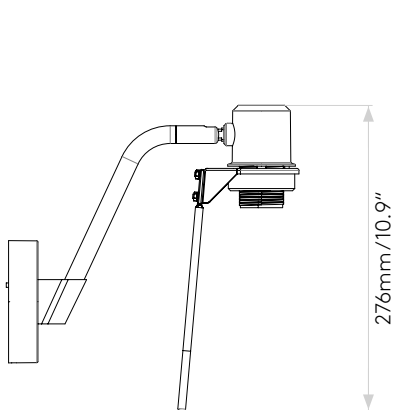

PRODUCT ELEVATIONS

astro

Please note that some dimensions may vary slightly due to manufacturing tolerances, this includes cable entry and fixing holes.

Without Shade