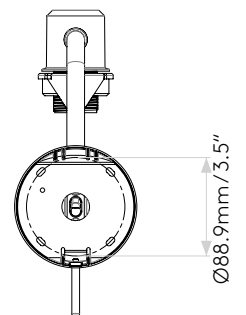

PRODUCT ELEVATIONS

astro

Please note that some dimensions may vary slightly due to manufacturing tolerances, this includes cable entry and fixing holes.

Without Shade