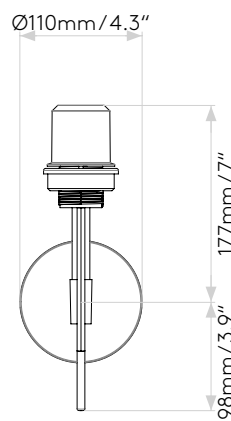

PRODUCT ELEVATIONS

astro

Please note that some dimensions may vary slightly due to manufacturing tolerances, this includes cable entry and fixing holes.

Without Shade