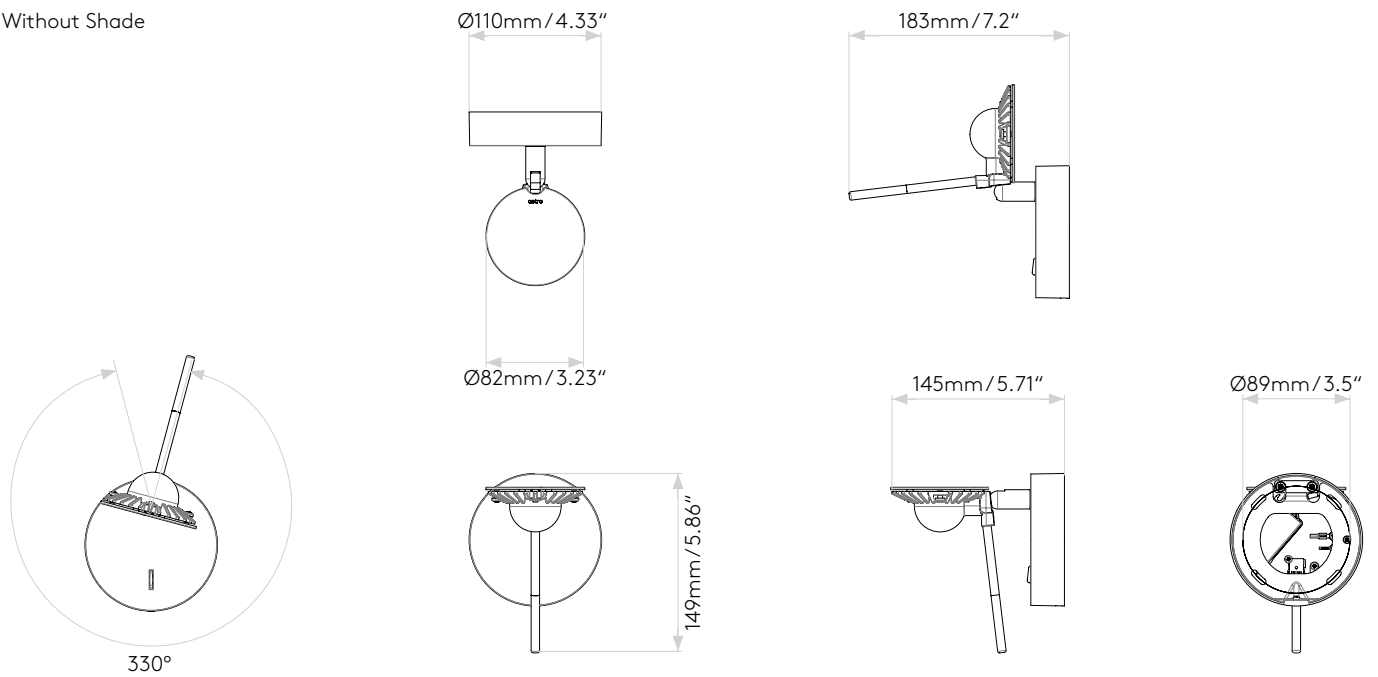

GENERAL

LOCATION:	Interior
CLASS:	cULus (Class 1)
LOCATION RATING:	Dry
DRIVER REQUIRED:	Mains 120V
INSTALLATION ORIENTATION:	Wall Mount - Vertical
FITTING METHOD:	4" Octagon Box
MAIN MATERIAL:	Metal - Zinc
DIMENSIONS (mm):	H: 149 W: 110 D: 145 Ø: 82
DIMENSIONS (inch):	H: 5.87 W: 4.33 D: 5.71 Ø: 3.23
CUT OUT HOLE (mm/inch):	-
RECESS DEPTH (mm/inch):	-
FIRE RATING:	-
CABLE LENGTH (mm/inch):	-
GROSS WEIGHT (lb):	1.63
ADA COMPLIANT:	Yes - if installed in compliance with ADA 307.2, 308, 309.3, 309.4
IC RATING:	-

LAMP

LIGHT SOURCE:	COB LED
WATTAGE:	7.4W
LAMP INCLUDED:	Yes
MAXIMUM LAMP LENGTH (mm/inch):	-
LUMINOUS FLUX (lm):	359
COLOUR TEMP (K):	2700
CRI (Ra):	80
MACADAM ELLIPSE:	3-Step
TILT ADJUSTABLE ANGLE (°):	90
ROTATION ADJUSTABLE ANGLE (°):	330
LIFETIME (hrs):	42300
BEAM ANGLE (°):	-

PRODUCT ELEVATIONS

astro

Please note that some dimensions may vary slightly due to manufacturing tolerances, this includes cable entry and fixing holes.

Without Shade

With Shade