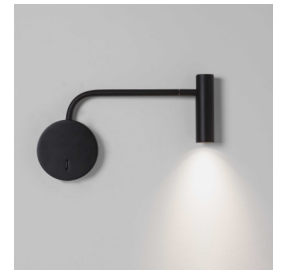

ENNA WALL LED

astro

GENERAL

LOCATION:	Interior
CLASS:	cULus (Class 1)
LOCATION RATING:	Dry
DRIVER REQUIRED:	Mains 120V
INSTALLATION ORIENTATION:	Wall Mount
FITTING METHOD:	4" Octagon Box
MAIN MATERIAL:	Metal - Aluminium
DIMENSIONS (mm):	H: 185 D: 270
DIMENSIONS (inch):	H: 7.28 D: 10.63
CUT OUT HOLE (mm/inch):	-
RECESS DEPTH (mm/inch):	-
FIRE RATING:	-
CABLE LENGTH (mm/inch):	-
GROSS WEIGHT (lb):	1.96
ADA COMPLIANT:	Yes - if installed in compliance with ADA 307.2, 308, 309.3, 309.4
IC RATING:	-

LAMP

LIGHT SOURCE:	High Powered LED
WATTAGE:	4.7W
LAMP INCLUDED:	Yes (Integral)
MAXIMUM LAMP LENGTH (mm/inch):	-
LUMINOUS FLUX (lm):	105
COLOUR TEMP (K):	2700
CRI (Ra):	90
MACADAM ELLIPSE:	3-Step
TILT ADJUSTABLE ANGLE (°):	90
ROTATION ADJUSTABLE ANGLE (°):	330
LIFETIME (hrs):	60000
BEAM ANGLE (°):	To Be Advised

CODE: 1058038
FINISH: MATT WHITE

CODE: 1058039
FINISH: MATT BLACK

CODE: 1058040
FINISH: MATT GOLD

TO MAINTAIN THIS PRODUCT TO ITS BEST CONDITION, PLEASE VIEW OUR CARE AND CLEANING GUIDELINES ON THE SUPPORT SECTION OF THE ASTRO WEBSITE.