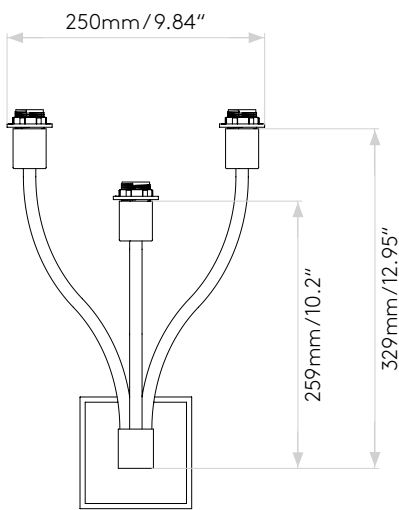

LIMOGES TRIPLE

astro

GENERAL

LOCATION:	Interior
CLASS:	cETLus (Class 1)
LOCATION RATING:	Dry
DRIVER REQUIRED:	Mains 120V
INSTALLATION ORIENTATION:	Wall Mount - Vertical
FITTING METHOD:	4" Octagon Box
MAIN MATERIAL:	Metal - Mild Steel
DIMENSIONS (mm):	H: 385 W: 250 D: 185
DIMENSIONS (inch):	H: 15.16 W: 9.84 D: 7.28
CUT OUT HOLE (mm/inch):	-
RECESS DEPTH (mm/inch):	-
FIRE RATING:	-
CABLE LENGTH (mm/inch):	-
GROSS WEIGHT (lb):	2.49
ADA COMPLIANT:	Yes - if installed in compliance with ADA 307.2
IC RATING:VCV	-

LAMP

LIGHT SOURCE:	E12/Candelabra
WATTAGE:	3 X 60W MAX
RECOMMENDED LAMP:	7W MAX LED CANDLE E12/ CANDELABRA
LAMP INCLUDED:	No
MAXIMUM LAMP LENGTH (mm/inch):	98/3-7/8
LUMINOUS FLUX (lm):	Lamp Dependent
COLOUR TEMP (K):	Lamp Dependent
CRI (Ra):	Lamp Dependent
MACADAM ELLIPSE:	Lamp Dependent
TILT ADJUSTABLE ANGLE (°):	-
ROTATION ADJUSTABLE ANGLE (°):	-
LIFETIME (hrs):	Lamp Dependent
BEAM ANGLE (°):	Lamp Dependent

SHADE INCLUDED:	Shade Sold Separately
SHADE/DIFFUSER MATERIAL:	-
SHADE/DIFFUSER FINISH	-
F MARK:	-

CODE: 1319005
FINISH: POLISHED CHROME

Please note that some dimensions may vary slightly due to manufacturing tolerances, this includes cable entry and fixing holes

Veuillez noter que certaines dimensions peuvent varier légèrement en raison des tolérances de fabrication, y compris l'entrée de câble et les trous de fixation.

Bitte beachten Sie, dass die Maße Fertigungstoleranzen unterliegen und daher in geringem Umfang von der angegebenen Größe abweichen können. Dies gilt auch für Kabeingänge und Befestigungslöcher.