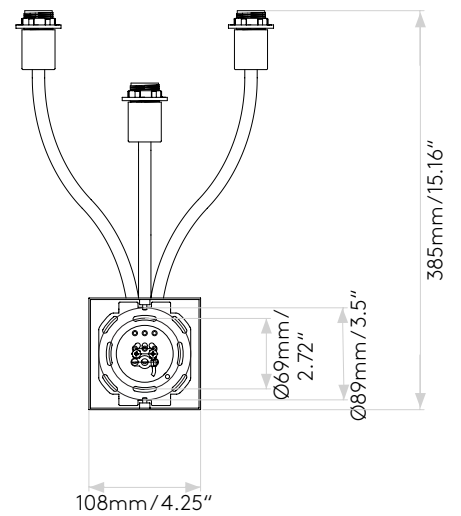

LIMOGES TRIPLE

astro

GENERAL

LOCATION:	Interior
CLASS:	cETLus (Class 1)
LOCATION RATING:	Dry
DRIVER REQUIRED:	Mains 120V
INSTALLATION ORIENTATION:	Wall Mount - Vertical
FITTING METHOD:	4" Octagon Box
MAIN MATERIAL:	Metal - Mild Steel
DIMENSIONS (mm):	H: 385 W: 250 D: 185
DIMENSIONS (inch):	H: 15.16 W: 9.84 D: 7.28
CUT OUT HOLE (mm/inch):	-
RECESS DEPTH (mm/inch):	-
FIRE RATING:	-
CABLE LENGTH (mm/inch):	-
GROSS WEIGHT (lb):	2.49
ADA COMPLIANT:	Yes - if installed in compliance with ADA 307.2
IC RATING:VCV	-

LAMP

LIGHT SOURCE:	E12/Candelabra
WATTAGE:	3 X 60W MAX
RECOMMENDED LAMP:	7W MAX LED CANDLE E12/ CANDELABRA
LAMP INCLUDED:	No
MAXIMUM LAMP LENGTH (mm/inch):	98/3-7/8
LUMINOUS FLUX (lm):	Lamp Dependent
COLOUR TEMP (K):	Lamp Dependent
CRI (Ra):	Lamp Dependent
MACADAM ELLIPSE:	Lamp Dependent
TILT ADJUSTABLE ANGLE (°):	-
ROTATION ADJUSTABLE ANGLE (°):	-
LIFETIME (hrs):	Lamp Dependent
BEAM ANGLE (°):	Lamp Dependent

SHADE INCLUDED:	Shade Sold Separately
SHADE/DIFFUSER MATERIAL:	-
SHADE/DIFFUSER FINISH	-
F MARK:	-

CODE: 1319005
FINISH: POLISHED CHROME

Please note that some dimensions may vary slightly due to manufacturing tolerances, this includes cable entry and fixing holes

Veuillez noter que certaines dimensions peuvent varier légèrement en raison des tolérances de fabrication, y compris l'entrée de câble et les trous de fixation.

Bitte beachten Sie, dass die Maße Fertigungstoleranzen unterliegen und daher in geringem Umfang von der angegebenen Größe abweichen können. Dies gilt auch für Kabeingänge und Befestigungslöcher.