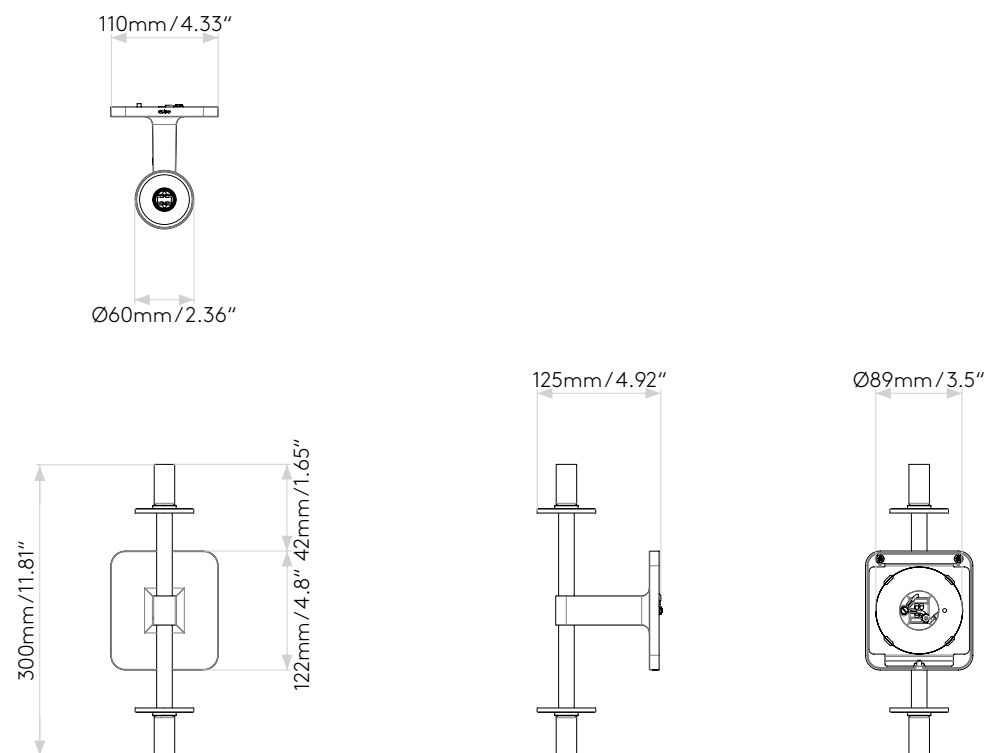

PRODUCT ELEVATIONS

astro

Please note that some dimensions may vary slightly due to manufacturing tolerances, this includes cable entry and fixing holes.

Without Shade