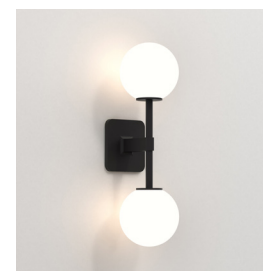

## GENERAL

LOCATION:	Bathroom/Interior
CLASS:	cULus (Class 1)
LOCATION RATING:	Damp
DRIVER REQUIRED:	Mains 120V
INSTALLATION ORIENTATION:	Wall Mount - Vertical
FITTING METHOD:	4" Octagon Box
MAIN MATERIAL:	Metal - Mild Steel
DIMENSIONS (mm):	H: 300 W: 110 D: 125
DIMENSIONS (inch):	H: 11.81 W: 4.33 D: 4.92
CUT OUT HOLE (mm/inch):	-
RECESS DEPTH (mm/inch):	-
FIRE RATING:	-
CABLE LENGTH (mm/inch):	-
GROSS WEIGHT (lb):	2.36
ADA COMPLIANT:	Yes - if installed in compliance with ADA 307.2
IC RATING:	To Be Advised

## LAMP

LIGHT SOURCE:	G9
WATTAGE:	2 X 3.5W MAX
RECOMMENDED LAMP:	2 X 3W MAX LED G9
LAMP INCLUDED:	No
MAXIMUM LAMP LENGTH (mm/inch):	60
LUMINOUS FLUX (lm):	Lamp Dependent
COLOUR TEMP (K):	Lamp Dependent
CRI (Ra):	Lamp Dependent
MACADAM ELLIPSE:	Lamp Dependent
TILT ADJUSTABLE ANGLE (°):	-
ROTATION ADJUSTABLE ANGLE (°):	-
LIFETIME (hrs):	Lamp Dependent
BEAM ANGLE (°):	-

## ADDITIONAL INFORMATION:

SHADE INCLUDED:	Shade Sold Separately
SHADE/DIFFUSER MATERIAL:	-
SHADE/DIFFUSER FINISH	-
F MARK:	Not suitable for mounting on flammable materials

CODE: 1429011  
FINISH: POLISHED CHROME