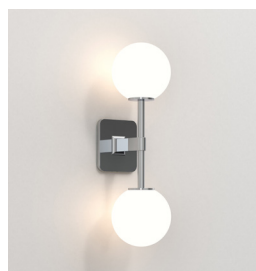

## GENERAL

LOCATION:	Bathroom/Interior
CLASS:	cULus (Class 1)
LOCATION RATING:	Damp
DRIVER REQUIRED:	Mains 120V
INSTALLATION ORIENTATION:	Wall Mount - Vertical
FITTING METHOD:	4" Octagon Box
MAIN MATERIAL:	Metal - Mild Steel
DIMENSIONS (mm):	H: 300 W: 110 D: 125
DIMENSIONS (inch):	H: 11.81 W: 4.33 D: 4.92
CUT OUT HOLE (mm/inch):	-
RECESS DEPTH (mm/inch):	-
FIRE RATING:	-
CABLE LENGTH (mm/inch):	-
GROSS WEIGHT (lb):	2.36
ADA COMPLIANT:	Yes - if installed in compliance with ADA 307.2
IC RATING:	To Be Advised

## LAMP

LIGHT SOURCE:	G9
WATTAGE:	2 X 3.5W MAX
RECOMMENDED LAMP:	2 X 3W MAX LED G9
LAMP INCLUDED:	No
MAXIMUM LAMP LENGTH (mm/inch):	60
LUMINOUS FLUX (lm):	Lamp Dependent
COLOUR TEMP (K):	Lamp Dependent
CRI (Ra):	Lamp Dependent
MACADAM ELLIPSE:	Lamp Dependent
TILT ADJUSTABLE ANGLE (°):	-
ROTATION ADJUSTABLE ANGLE (°):	-
LIFETIME (hrs):	Lamp Dependent
BEAM ANGLE (°):	-

## ADDITIONAL INFORMATION:

SHADE INCLUDED:	Shade Sold Separately
SHADE/DIFFUSER MATERIAL:	-
SHADE/DIFFUSER FINISH	-
F MARK:	Not suitable for mounting on flammable materials

CODE: 1429011  
FINISH: POLISHED CHROME