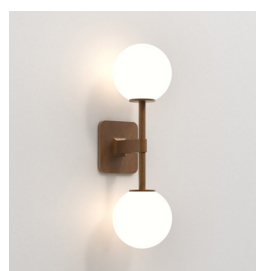

CODE: 1429017
FINISH: ANTIQUE BRASS

TO MAINTAIN THIS PRODUCT TO ITS BEST CONDITION, PLEASE VIEW OUR CARE AND CLEANING GUIDELINES ON THE SUPPORT SECTION OF THE ASTRO WEBSITE.

ASTRO® IS A REGISTERED TRADEMARK OF ASTRO LIGHTING LIMITED. ASTRO LIGHTING'S FIXTURE DESIGNS AND IMAGERY ARE PROTECTED UNDER U.S. AND INTERNATIONAL INTELLECTUAL PROPERTY LAWS, AND ALL RIGHTS TO SUCH DESIGNS AND IMAGERY ARE EXPRESSLY RESERVED.