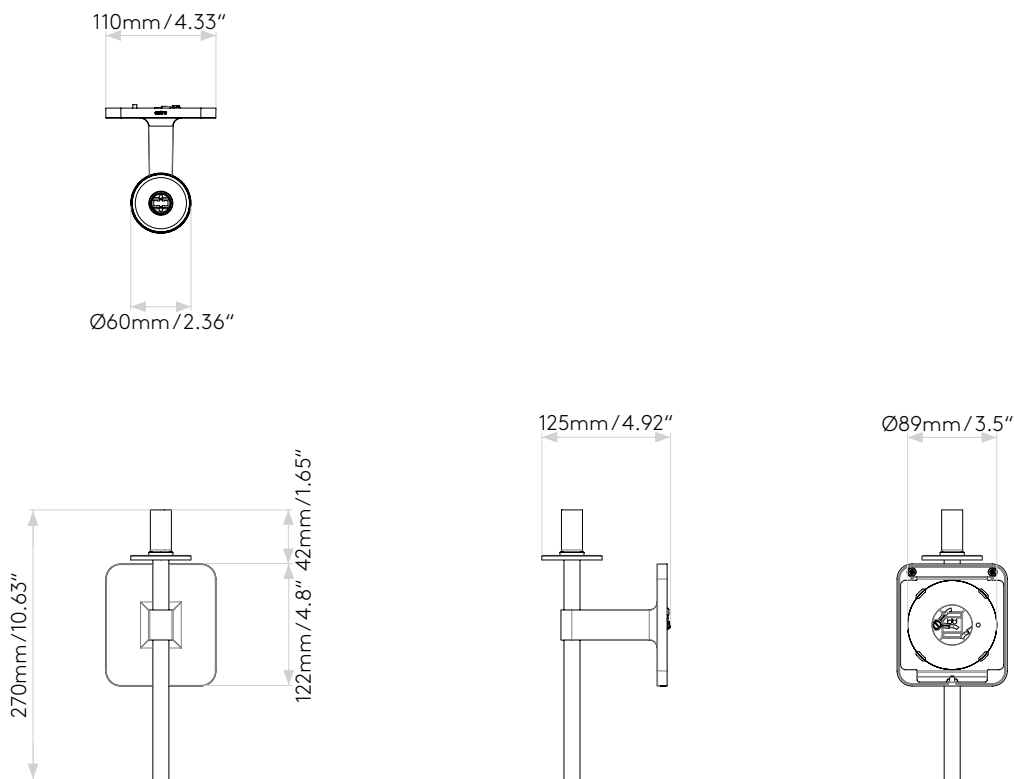

TACOMA SINGLE

astro

GENERAL

LOCATION:	Bathroom/Interior
CLASS:	cULus (Class 1)
LOCATION RATING:	Damp
DRIVER REQUIRED:	Mains 120V
INSTALLATION ORIENTATION:	Wall Mount - Vertical
FITTING METHOD:	4" Octagon Box
MAIN MATERIAL:	Metal - Zinc
DIMENSIONS (mm):	H: 270 W: 110 D: 125
DIMENSIONS (inch):	H: 10.63 W: 4.33 D: 4.92
CUT OUT HOLE (mm/inch):	-
RECESS DEPTH (mm/inch):	-
FIRE RATING:	-
CABLE LENGTH (mm/inch):	-
GROSS WEIGHT (lb):	2.32
ADA COMPLIANT:	Yes - if installed in compliance with ADA 307.2
IC RATING:	-

LAMP

LIGHT SOURCE:	G9
WATTAGE:	3.5W MAX
RECOMMENDED LAMP:	3W MAX LED G9
LAMP INCLUDED:	No
MAXIMUM LAMP LENGTH (mm/inch):	60
LUMINOUS FLUX (lm):	Lamp Dependent
COLOUR TEMP (K):	Lamp Dependent
CRI (Ra):	Lamp Dependent
MACADAM ELLIPSE:	Lamp Dependent
TILT ADJUSTABLE ANGLE (°):	-
ROTATION ADJUSTABLE ANGLE (°):	-
LIFETIME (hrs):	Lamp Dependent
BEAM ANGLE (°):	-

PRODUCT ELEVATIONS

astro

Please note that some dimensions may vary slightly due to manufacturing tolerances, this includes cable entry and fixing holes.

Without Shade

With Shade