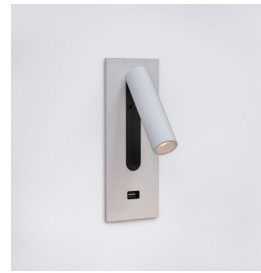

FUSE 3 USB

astro

GENERAL

LOCATION:	Interior
CLASS:	cULus (Class 1)
LOCATION RATING:	Dry
DRIVER REQUIRED:	Mains 120V
INSTALLATION ORIENTATION:	Wall Mount
FITTING METHOD:	Included Junction Box
MAIN MATERIAL:	Metal
DIMENSIONS (mm):	H: 200 W: 75 D: 102
DIMENSIONS (inch):	H: 7.87 W: 2.95 D: 4.02
CUT OUT HOLE (mm/inch):	L: 194 W: 67 / L: 7.64 W: 2.64
RECESS DEPTH (mm/inch):	70/2.76
FIRE RATING:	-
CABLE LENGTH (mm/inch):	-
GROSS WEIGHT (lb):	2.86
ADA COMPLIANT:	Yes
IC RATING:	IC Rated

LAMP

LIGHT SOURCE:	High Power LED
WATTAGE:	3.2W
LAMP INCLUDED:	Yes (Integral)
MAXIMUM LAMP LENGTH (mm/inch):	-
LUMINOUS FLUX (lm):	185
COLOUR TEMP (K):	2700
CRI (Ra):	80
MACADAM ELLIPSE:	3-Step
TILT ADJUSTABLE ANGLE (°):	90
ROTATION ADJUSTABLE ANGLE (°):	330
LIFETIME (hrs):	60000
BEAM ANGLE (°):	17

SHADE INCLUDED:	-
SHADE/DIFFUSER MATERIAL:	-
SHADE/DIFFUSER FINISH:	-
F MARK:	Suitable for mounting on flammable materials

CODE: 1215086
FINISH: MATT WHITE

CODE: 1215087
FINISH: MATT BLACK

CODE: 1215088
FINISH: POLISHED CHROME