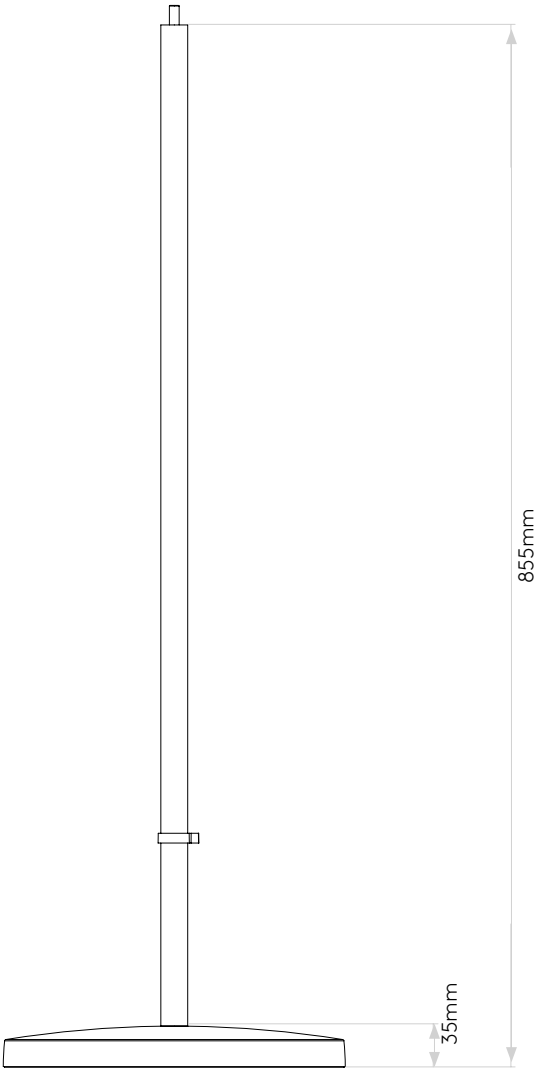

PRODUCT ELEVATIONS

astro

Please note that some dimensions may vary slightly due to manufacturing tolerances, this includes cable entry and fixing holes.