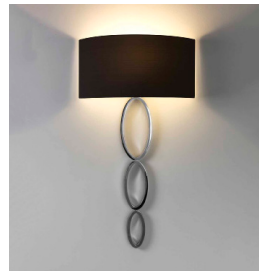

GENERAL

LOCATION:	Interior
CLASS:	cETLus (Class I)
LOCATION RATING:	Dry
DRIVER REQUIRED:	Mains 120V
INSTALLATION ORIENTATION:	Wall Mount - Vertical
FITTING METHOD:	4" Octagon Box
MAIN MATERIAL:	Metal - Zinc
DIMENSIONS (mm):	H: 688 W: 110 D: 83
DIMENSIONS (inch):	H: 27.09 W: 4.33 D: 3.27
CUT OUT HOLE (mm/inch):	-
RECESS DEPTH (mm/inch):	-
FIRE RATING:	-
CABLE LENGTH (mm/inch):	-
GROSS WEIGHT (lb):	3.01
ADA COMPLIANT:	Yes - if installed in compliance with ADA 307.2
IC RATING:	-

LAMP

LIGHT SOURCE:	E26/Medium
WATTAGE:	60W
LAMP INCLUDED:	No
MAXIMUM LAMP LENGTH (mm/inch):	150
LUMINOUS FLUX (lm):	Lamp Dependent
COLOUR TEMP (K):	Lamp Dependent
CRI (Ra):	Lamp Dependent
MACADAM ELLIPSE:	-
TILT ADJUSTABLE ANGLE (°):	-
ROTATION ADJUSTABLE ANGLE (°):	-
LIFETIME (hrs):	Lamp Dependent
BEAM ANGLE (°):	Lamp Dependent

SHADE INCLUDED:	Shade Sold Separately
SHADE/DIFFUSER MATERIAL:	Metal
SHADE/DIFFUSER FINISH:	Polished Chrome
F MARK:	-

CODE: 1356004
FINISH: POLISHED CHROME

CODE: 1356005
FINISH: MATT NICKEL

CODE: 1356006
FINISH: BRONZE