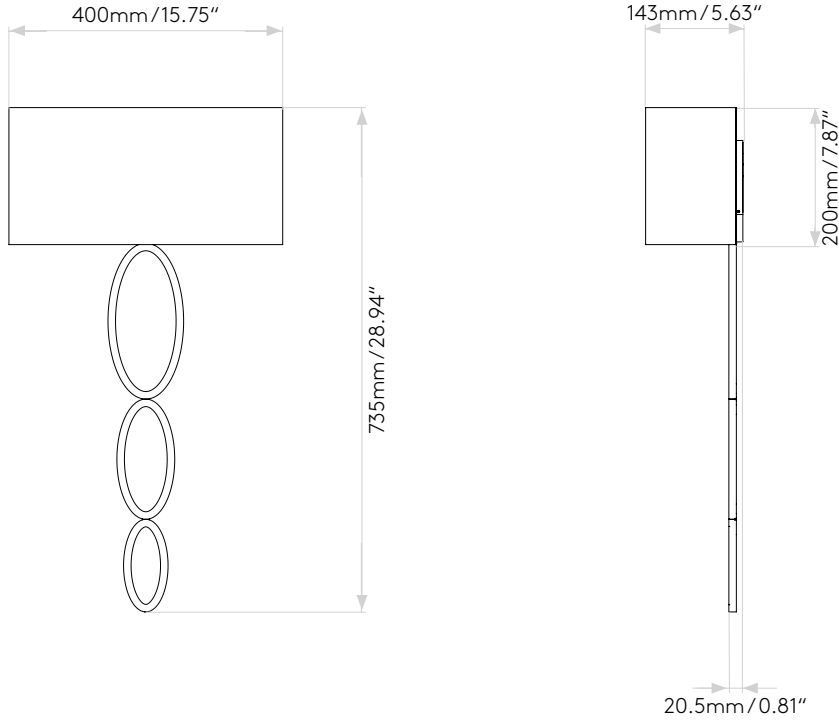

GENERAL

LOCATION:	Interior
CLASS:	cETLus (Class I)
LOCATION RATING:	Dry
DRIVER REQUIRED:	Mains 120V
INSTALLATION ORIENTATION:	Wall Mount - Vertical
FITTING METHOD:	4" Octagon Box
MAIN MATERIAL:	Metal - Zinc
DIMENSIONS (mm):	H: 688 W: 110 D: 83
DIMENSIONS (inch):	H: 27.09 W: 4.33 D: 3.27
CUT OUT HOLE (mm/inch):	-
RECESS DEPTH (mm/inch):	-
FIRE RATING:	-
CABLE LENGTH (mm/inch):	-
GROSS WEIGHT (lb):	3.01
ADA COMPLIANT:	Yes - if installed in compliance with ADA 307.2
IC RATING:	-

LAMP

LIGHT SOURCE:	E26/Medium
WATTAGE:	60W
LAMP INCLUDED:	No
MAXIMUM LAMP LENGTH (mm/inch):	150
LUMINOUS FLUX (lm):	Lamp Dependent
COLOUR TEMP (K):	Lamp Dependent
CRI (Ra):	Lamp Dependent
MACADAM ELLIPSE:	-
TILT ADJUSTABLE ANGLE (°):	-
ROTATION ADJUSTABLE ANGLE (°):	-
LIFETIME (hrs):	Lamp Dependent
BEAM ANGLE (°):	Lamp Dependent

PRODUCT ELEVATIONS

astro

Please note that some dimensions may vary slightly due to manufacturing tolerances, this includes cable entry and fixing holes.

With Shade

Without Shade