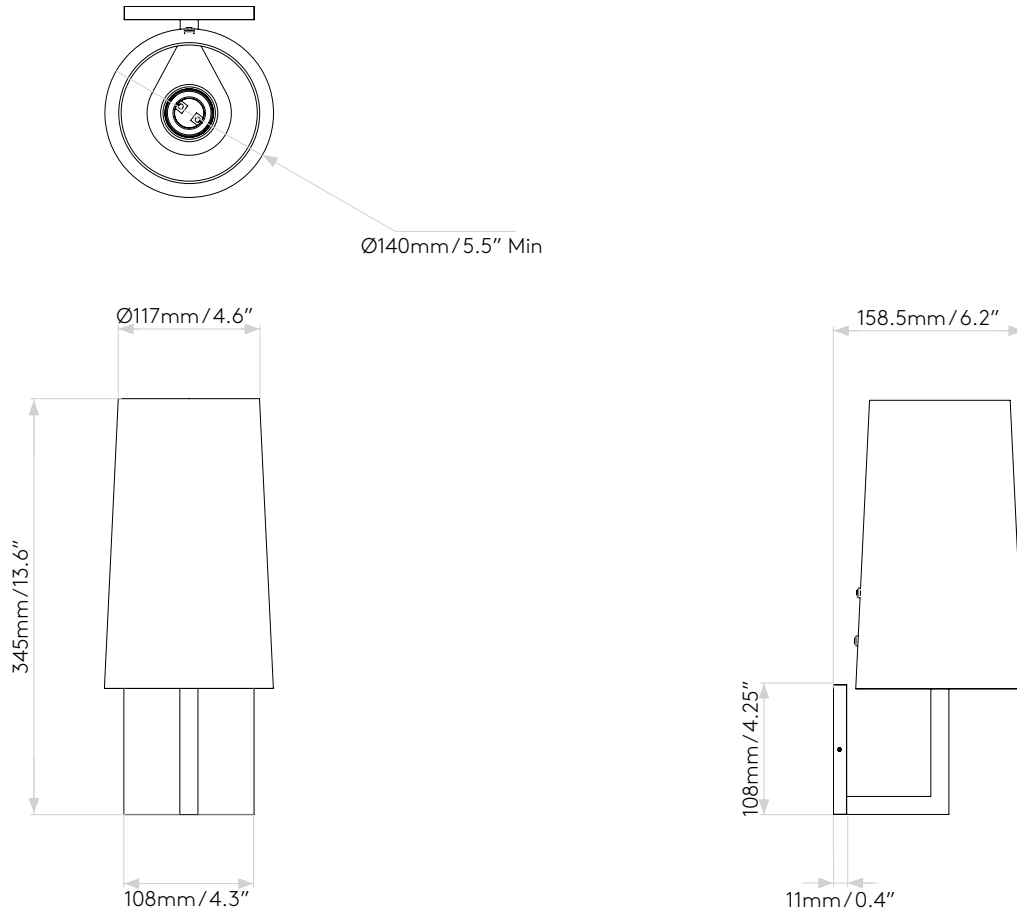

RIVA 350

astro

GENERAL

LOCATION:	Interior
CLASS:	cETLus (Class I)
LOCATION RATING:	Dry
DRIVER REQUIRED:	Mains 120V
INSTALLATION ORIENTATION:	Wall Mount - Vertical
FITTING METHOD:	4" Octagon Box
MAIN MATERIAL:	Metal - Mild Steel
DIMENSIONS (mm):	H:167 W:108 D:110
DIMENSIONS (inch):	H: 6.57 W: 4.25 D: 4.33
CUT OUT HOLE (mm/inch):	-
RECESS DEPTH (mm/inch):	-
FIRE RATING:	-
CABLE LENGTH (mm/inch):	-
GROSS WEIGHT (lb):	1.43
ADA COMPLIANT:	Yes - if installed in compliance with ADA 307.2
IC RATING:	-

LAMP

LIGHT SOURCE:	E26 / Medium
WATTAGE:	60W
LAMP INCLUDED:	No
MAXIMUM LAMP LENGTH (mm/inch):	200
LUMINOUS FLUX (lm):	Lamp Dependent
COLOUR TEMP (K):	Lamp Dependent
CRI (Ra):	Lamp Dependent
MACADAM ELLIPSE:	Lamp Dependent
TILT ADJUSTABLE ANGLE (°):	-
ROTATION ADJUSTABLE ANGLE (°):	-
LIFETIME (hrs):	Lamp Dependent
BEAM ANGLE (°):	-

PRODUCT ELEVATIONS

astro

Please note that some dimensions may vary slightly due to manufacturing tolerances, this includes cable entry and fixing holes.

With Shade

Without Shade