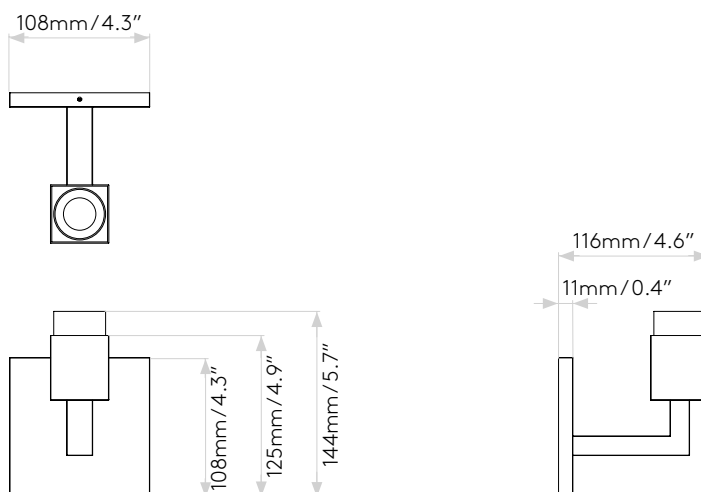

PARK LANE GRANDE

astro

GENERAL

LOCATION:	Interior
CLASS:	cETLus (Class I)
LOCATION RATING:	Dry
DRIVER REQUIRED:	Mains 120v
INSTALLATION ORIENTATION:	Wall Mount - Vertical
FITTING METHOD:	4" Octagon Box
MAIN MATERIAL:	Metal - Mild Steel
DIMENSIONS (mm):	H: 125 W: 108 D: 116
DIMENSIONS (inch):	H: 4.92 W: 4.25 D: 4.57
CUT OUT HOLE (mm/inch):	-
RECESS DEPTH (mm/inch):	-
FIRE RATING:	-
CABLE LENGTH (mm/inch):	-
GROSS WEIGHT (lb):	1.85
ADA COMPLIANT:	Yes - if installed in compliance with ADA 307.2
IC RATING:	-

LAMP

LIGHT SOURCE:	E26 / Medium
WATTAGE:	60W
LAMP INCLUDED:	No
MAXIMUM LAMP LENGTH (mm/inch):	145
LUMINOUS FLUX (lm):	Lamp Dependent
COLOUR TEMP (K):	Lamp Dependent
CRI (Ra):	Lamp Dependent
MACADAM ELLIPSE:	-
TILT ADJUSTABLE ANGLE (°):	-
ROTATION ADJUSTABLE ANGLE (°):	-
LIFETIME (hrs):	Lamp Dependent
BEAM ANGLE (°):	-

PRODUCT ELEVATIONS

astro

Please note that some dimensions may vary slightly due to manufacturing tolerances, this includes cable entry and fixing holes.

Without Shade

With Shade