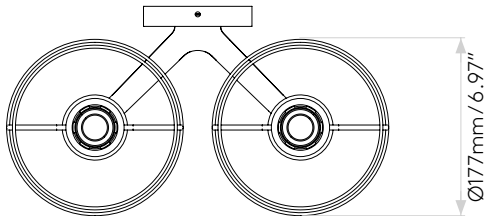

LAMP

LIGHT SOURCE:	E26/Medium
WATTAGE:	2 X 60W
LAMP INCLUDED:	No
MAXIMUM LAMP LENGTH (mm/inch):	105
LUMINOUS FLUX (lm):	Lamp Dependent
COLOUR TEMP (K):	Lamp Dependent
CRI (Ra):	Lamp Dependent
MACADAM ELLIPSE:	Lamp Dependent
TILT ADJUSTABLE ANGLE (°):	-
ROTATION ADJUSTABLE ANGLE (°):	-
LIFETIME (hrs):	Lamp Dependent
BEAM ANGLE (°):	-

PRODUCT ELEVATIONS

astro

Please note that some dimensions may vary slightly due to manufacturing tolerances, this includes cable entry and fixing holes.

With Tapered Drum Shade

Without Shade