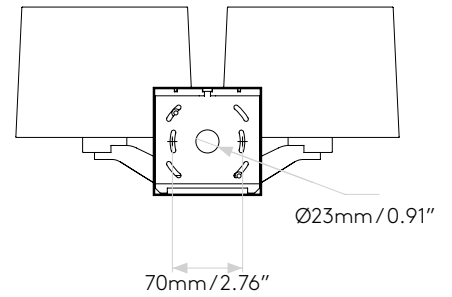

MONTCLAIR TWIN

astro

GENERAL

LOCATION:	Interior
CLASS:	cETLus (Class 1)
LOCATION RATING:	Dry
DRIVER REQUIRED:	Mains 120V
INSTALLATION ORIENTATION:	Wall Mount
FITTING METHOD:	½" Stub Mount or 4" Octagon Box
MAIN MATERIAL:	Metal - Zinc
DIMENSIONS (mm):	H: 108 W: 249 D: 141
DIMENSIONS (inch):	H: 4.25 W: 9.8 D: 5.55
CUT OUT HOLE (mm/inch):	-
RECESS DEPTH (mm/inch):	-
FIRE RATING:	-
CABLE LENGTH (mm/inch):	-
GROSS WEIGHT (lb):	3.39
ADA COMPLIANT:	Yes - if installed in compliance with ADA 307.2
IC RATING:	-

PRODUCT ELEVATIONS

astro

Please note that some dimensions may vary slightly due to manufacturing tolerances, this includes cable entry and fixing holes.

With Tapered Drum Shade

Without Shade