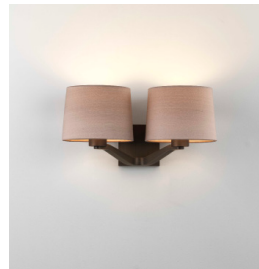

MONTCLAIR TWIN

astro

GENERAL

LOCATION:	Interior
CLASS:	cETLus (Class 1)
LOCATION RATING:	Dry
DRIVER REQUIRED:	Mains 120V
INSTALLATION ORIENTATION:	Wall Mount
FITTING METHOD:	½" Stub Mount or 4" Octagon Box
MAIN MATERIAL:	Metal - Zinc
DIMENSIONS (mm):	H: 108 W: 249 D: 141
DIMENSIONS (inch):	H: 4.25 W: 9.8 D: 5.55
CUT OUT HOLE (mm/inch):	-
RECESS DEPTH (mm/inch):	-
FIRE RATING:	-
CABLE LENGTH (mm/inch):	-
GROSS WEIGHT (lb):	3.39
ADA COMPLIANT:	Yes - if installed in compliance with ADA 307.2
IC RATING:	-

LAMP

LIGHT SOURCE:	E26/Medium
WATTAGE:	2 X 60W
LAMP INCLUDED:	No
MAXIMUM LAMP LENGTH (mm/inch):	105
LUMINOUS FLUX (lm):	Lamp Dependent
COLOUR TEMP (K):	Lamp Dependent
CRI (Ra):	Lamp Dependent
MACADAM ELLIPSE:	Lamp Dependent
TILT ADJUSTABLE ANGLE (°):	-
ROTATION ADJUSTABLE ANGLE (°):	-
LIFETIME (hrs):	Lamp Dependent
BEAM ANGLE (°):	-

SHADE INCLUDED:	-
SHADE/DIFFUSER MATERIAL:	-
SHADE/DIFFUSER FINISH	-
F MARK:	Suitable for mounting on flammable materials

CODE: 1364010
FINISH: POLISHED CHROME

CODE: 1364011
FINISH: MATT NICKEL

CODE: 1364012
FINISH: BRONZE