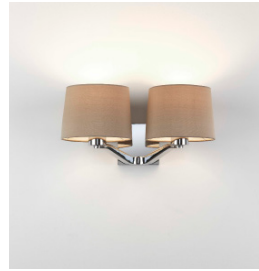

MONTCLAIR TWIN

astro

GENERAL

LOCATION:	Interior
CLASS:	cETLus (Class 1)
LOCATION RATING:	Dry
DRIVER REQUIRED:	Mains 120V
INSTALLATION ORIENTATION:	Wall Mount
FITTING METHOD:	½" Stub Mount or 4" Octagon Box
MAIN MATERIAL:	Metal - Zinc
DIMENSIONS (mm):	H: 108 W: 249 D: 141
DIMENSIONS (inch):	H: 4.25 W: 9.8 D: 5.55
CUT OUT HOLE (mm/inch):	-
RECESS DEPTH (mm/inch):	-
FIRE RATING:	-
CABLE LENGTH (mm/inch):	-
GROSS WEIGHT (lb):	3.39
ADA COMPLIANT:	Yes - if installed in compliance with ADA 307.2
IC RATING:	-

LAMP

LIGHT SOURCE:	E26/Medium
WATTAGE:	2 X 60W
LAMP INCLUDED:	No
MAXIMUM LAMP LENGTH (mm/inch):	105
LUMINOUS FLUX (lm):	Lamp Dependent
COLOUR TEMP (K):	Lamp Dependent
CRI (Ra):	Lamp Dependent
MACADAM ELLIPSE:	Lamp Dependent
TILT ADJUSTABLE ANGLE (°):	-
ROTATION ADJUSTABLE ANGLE (°):	-
LIFETIME (hrs):	Lamp Dependent
BEAM ANGLE (°):	-

SHADE INCLUDED:	-
SHADE/DIFFUSER MATERIAL:	-
SHADE/DIFFUSER FINISH	-
F MARK:	Suitable for mounting on flammable materials

CODE: 1364010
FINISH: POLISHED CHROME

CODE: 1364011
FINISH: MATT NICKEL

CODE: 1364012
FINISH: BRONZE