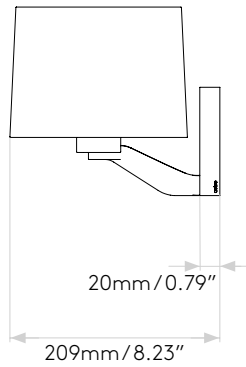

MONTCLAIR TWIN

astro

GENERAL

LOCATION:	Interior
CLASS:	cETLus (Class 1)
LOCATION RATING:	Dry
DRIVER REQUIRED:	Mains 120V
INSTALLATION ORIENTATION:	Wall Mount
FITTING METHOD:	½" Stub Mount or 4" Octagon Box
MAIN MATERIAL:	Metal - Zinc
DIMENSIONS (mm):	H: 108 W: 249 D: 141
DIMENSIONS (inch):	H: 4.25 W: 9.8 D: 5.55
CUT OUT HOLE (mm/inch):	-
RECESS DEPTH (mm/inch):	-
FIRE RATING:	-
CABLE LENGTH (mm/inch):	-
GROSS WEIGHT (lb):	3.39
ADA COMPLIANT:	Yes - if installed in compliance with ADA 307.2
IC RATING:	-

PRODUCT ELEVATIONS

astro

Please note that some dimensions may vary slightly due to manufacturing tolerances, this includes cable entry and fixing holes.

With Tapered Drum Shade

Without Shade