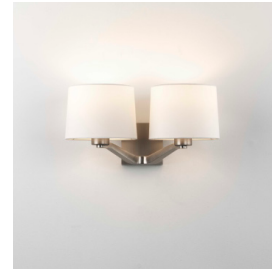

MONTCLAIR TWIN

astro

GENERAL

LOCATION:	Interior
CLASS:	cETLus (Class 1)
LOCATION RATING:	Dry
DRIVER REQUIRED:	Mains 120V
INSTALLATION ORIENTATION:	Wall Mount
FITTING METHOD:	½" Stub Mount or 4" Octagon Box
MAIN MATERIAL:	Metal - Zinc
DIMENSIONS (mm):	H: 108 W: 249 D: 141
DIMENSIONS (inch):	H: 4.25 W: 9.8 D: 5.55
CUT OUT HOLE (mm/inch):	-
RECESS DEPTH (mm/inch):	-
FIRE RATING:	-
CABLE LENGTH (mm/inch):	-
GROSS WEIGHT (lb):	3.39
ADA COMPLIANT:	Yes - if installed in compliance with ADA 307.2
IC RATING:	-

LAMP

LIGHT SOURCE:	E26/Medium
WATTAGE:	2 X 60W
LAMP INCLUDED:	No
MAXIMUM LAMP LENGTH (mm/inch):	105
LUMINOUS FLUX (lm):	Lamp Dependent
COLOUR TEMP (K):	Lamp Dependent
CRI (Ra):	Lamp Dependent
MACADAM ELLIPSE:	Lamp Dependent
TILT ADJUSTABLE ANGLE (°):	-
ROTATION ADJUSTABLE ANGLE (°):	-
LIFETIME (hrs):	Lamp Dependent
BEAM ANGLE (°):	-

SHADE INCLUDED:	-
SHADE/DIFFUSER MATERIAL:	-
SHADE/DIFFUSER FINISH	-
F MARK:	Suitable for mounting on flammable materials

CODE: 1364010
FINISH: POLISHED CHROME

CODE: 1364011
FINISH: MATT NICKEL

CODE: 1364012
FINISH: BRONZE