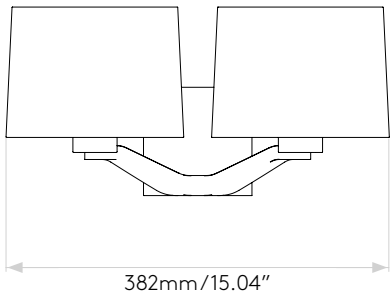

MONTCLAIR TWIN

astro

GENERAL

LOCATION:	Interior
CLASS:	cETLus (Class 1)
LOCATION RATING:	Dry
DRIVER REQUIRED:	Mains 120V
INSTALLATION ORIENTATION:	Wall Mount
FITTING METHOD:	½" Stub Mount or 4" Octagon Box
MAIN MATERIAL:	Metal - Zinc
DIMENSIONS (mm):	H: 108 W: 249 D: 141
DIMENSIONS (inch):	H: 4.25 W: 9.8 D: 5.55
CUT OUT HOLE (mm/inch):	-
RECESS DEPTH (mm/inch):	-
FIRE RATING:	-
CABLE LENGTH (mm/inch):	-
GROSS WEIGHT (lb):	3.39
ADA COMPLIANT:	Yes - if installed in compliance with ADA 307.2
IC RATING:	-

PRODUCT ELEVATIONS

astro

Please note that some dimensions may vary slightly due to manufacturing tolerances, this includes cable entry and fixing holes.

With Tapered Drum Shade

Without Shade