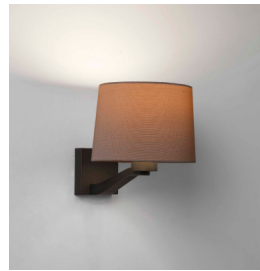

CODE: 1364009
FINISH: BRONZE

TO MAINTAIN THIS PRODUCT TO ITS BEST CONDITION, PLEASE VIEW OUR CARE AND CLEANING GUIDE ON THE SUPPORT SECTION OF THE ASTRO WEBSITE.

Pour entretenir au mieux ce produit, veuillez consulter notre guide d'entretien et de nettoyage, dans la rubrique d'aide sur le site Web d'Astro.

Um dieses Produkt im besten Zustand zu erhalten, beachten Sie bitte unseren Leitfaden zu Pflege und Reinigung im Abschnitt „Support“ auf der Astro-Website.

Per mantenere questo prodotto nelle sue migliori condizioni, consultare la nostra guida per la manutenzione e la pulizia nella sezione dedicata all'assistenza del sito Web Astro.