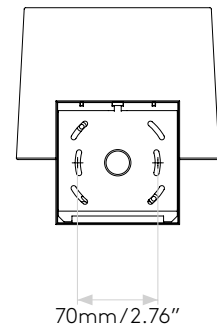

PRODUCT ELEVATIONS

astro

Please note that some dimensions may vary slightly due to manufacturing tolerances, this includes cable entry and fixing holes.

With Tapered Drum Shade