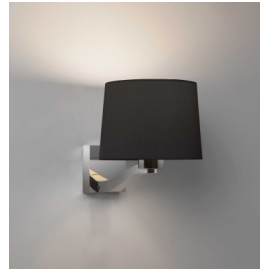

## LAMP

LIGHT SOURCE:	E26/Medium
WATTAGE:	60W
LAMP INCLUDED:	No
MAXIMUM LAMP LENGTH (mm/inch):	To Be Advised
LUMINOUS FLUX (lm):	Lamp Dependent
COLOUR TEMP (K):	Lamp Dependent
CRI (Ra):	Lamp Dependent
MACADAM ELLIPSE:	Lamp Dependent
TILT ADJUSTABLE ANGLE (°):	-
ROTATION ADJUSTABLE ANGLE (°):	-
LIFETIME (hrs):	Lamp Dependent
BEAM ANGLE (°):	-

## ADDITIONAL INFORMATION:

SHADE INCLUDED:	Shade Sold Separately
SHADE/DIFFUSER MATERIAL:	-
SHADE/DIFFUSER FINISH	-
F MARK:	Suitable for mounting on flammable materials

CODE: 1364007  
FINISH: POLISHED CHROME