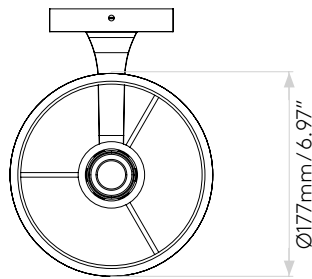

PRODUCT ELEVATIONS

astro

Please note that some dimensions may vary slightly due to manufacturing tolerances, this includes cable entry and fixing holes.

With Tapered Drum Shade