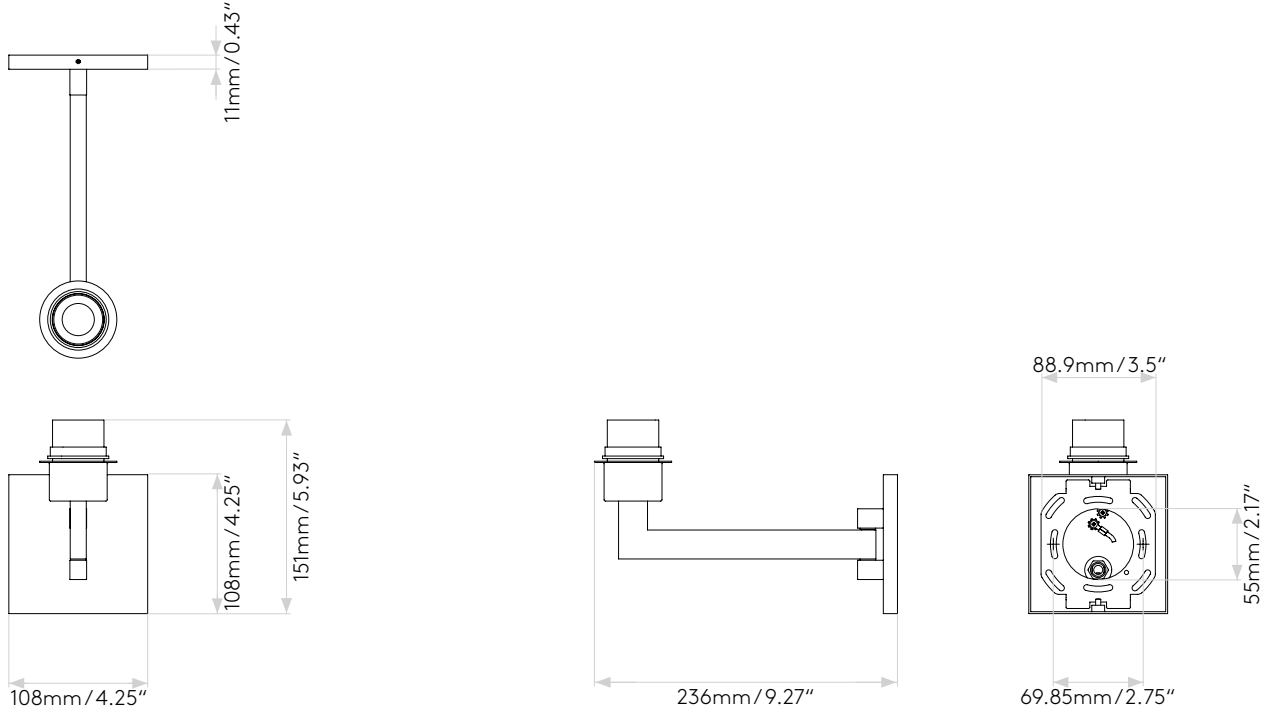

MOMO SINGLE

astro

GENERAL

LOCATION:	Interior
CLASS:	cETLus (Class 1)
LOCATION RATING:	Dry
DRIVER REQUIRED:	Mains 120V
INSTALLATION ORIENTATION:	Wall Mount - Vertical
FITTING METHOD:	4" Octagon Box
MAIN MATERIAL:	Metal - Mild Steel
DIMENSIONS (mm):	H: 151 W: 108 D: 236
DIMENSIONS (inch):	H: 5.94 W: 4.25 D: 9.29
CUT OUT HOLE (mm/inch):	-
RECESS DEPTH (mm/inch):	-
FIRE RATING:	-
CABLE LENGTH (mm/inch):	-
GROSS WEIGHT (lb):	3.74
ADA COMPLIANT:	Yes - if installed in compliance with ADA 307.2, 308, 309.3, 309.4
IC RATING:	-

LAMP

LIGHT SOURCE:	E26/Medium
WATTAGE:	60W
LAMP INCLUDED:	No
MAXIMUM LAMP LENGTH (mm/inch):	110
LUMINOUS FLUX (lm):	Lamp Dependent
COLOUR TEMP (K):	Lamp Dependent
CRI (Ra):	Lamp Dependent
MACADAM ELLIPSE:	Lamp Dependent
TILT ADJUSTABLE ANGLE (°):	-
ROTATION ADJUSTABLE ANGLE (°):	180
LIFETIME (hrs):	Lamp Dependent
BEAM ANGLE (°):	-

PRODUCT ELEVATIONS

astro

Please note that some dimensions may vary slightly due to manufacturing tolerances, this includes cable entry and fixing holes.

Without Shade

With Tapered Round 215 Shade