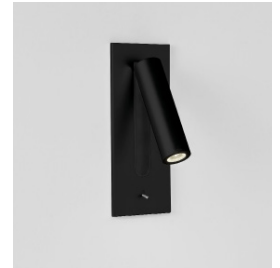

FUSE SWITCHED LED

astro

GENERAL

LOCATION:	Interior
CLASS:	cETLus (Class 1)
LOCATION RATING:	Dry
DRIVER REQUIRED:	Mains 120V
INSTALLATION ORIENTATION:	Wall Mount - Horizontal & Vertical
FITTING METHOD:	Included Junction Box
MAIN MATERIAL:	Metal - Aluminium
DIMENSIONS (mm):	H: 180 W: 75 D: 86
DIMENSIONS (inch):	H: 7.09 W: 2.95 D: 3.39
CUT OUT HOLE (mm/inch):	L: 173 W: 66 / L: 6.81 W: 2.6
RECESS DEPTH (mm/inch):	54 / 2.13
FIRE RATING:	-
CABLE LENGTH (mm/inch):	-
GROSS WEIGHT (lb):	2.97
ADA COMPLIANT:	Yes - if installed in compliance with ADA 307.2, 308, 309.3, 309.4
IC RATING:	IC Rated

LAMP

LIGHT SOURCE:	High Powered LED
WATTAGE:	4.4W
LAMP INCLUDED:	Yes (Integral)
MAXIMUM LAMP LENGTH (mm/inch):	-
LUMINOUS FLUX (lm):	170
COLOUR TEMP (K):	2700
CRI (Ra):	90
MACADAM ELLIPSE:	3-Step
TILT ADJUSTABLE ANGLE (°):	90
ROTATION ADJUSTABLE ANGLE (°):	330
LIFETIME (hrs):	60000
BEAM ANGLE (°):	To Be Advised

CODE: 1215047
FINISH: BRONZE

CODE: 1215054
FINISH: POLISHED CHROME

CODE: 1215055
FINISH: MATT NICKEL

CODE: 1215056
FINISH: MATT WHITE

CODE: 1215062
FINISH: MATT GOLD

CODE: 1215063
FINISH: MATT BLACK

TO MAINTAIN THIS PRODUCT TO ITS BEST CONDITION, PLEASE VIEW OUR CARE AND CLEANING GUIDELINES ON THE SUPPORT SECTION OF THE ASTRO WEBSITE.