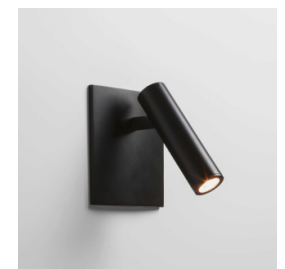

ENNA SQUARE UNSWITCHED LED

astro

GENERAL

LOCATION:	Interior
CLASS:	cETLus (Class I)
LOCATION RATING:	Dry
DRIVER REQUIRED:	Mains 120V
INSTALLATION ORIENTATION:	Wall Mount - Vertical
FITTING METHOD:	4" Octagon Box
MAIN MATERIAL:	Metal - Aluminium
DIMENSIONS (mm):	H: 110 W: 110 D: 130
DIMENSIONS (inch):	H: 4.33 W: 4.33 D: 5.12
CUT OUT HOLE (mm/inch):	-
RECESS DEPTH (mm/inch):	31/1.22
FIRE RATING:	-
CABLE LENGTH (mm/inch):	-
GROSS WEIGHT (lb):	1.56
ADA COMPLIANT:	Yes - if installed in compliance with ADA 307.2, 308, 309.3, 309.4
IC RATING:	-

LAMP

LIGHT SOURCE:	High Power LED
WATTAGE:	4.5W
LAMP INCLUDED:	Yes (Integral)
MAXIMUM LAMP LENGTH (mm/inch):	-
LUMINOUS FLUX (lm):	111
COLOUR TEMP (K):	2700
CRI (Ra):	80
MACADAM ELLIPSE:	3-Step
TILT ADJUSTABLE ANGLE (°):	90
ROTATION ADJUSTABLE ANGLE (°):	330
LIFETIME (hrs):	60000
BEAM ANGLE (°):	17

CODE: 1058050
FINISH: MATT GOLD

CODE: 1058051
FINISH: BRONZE

CODE: 1058052
FINISH: MATT NICKEL

CODE: 1058053
FINISH: POLISHED CHROME

CODE: 1058054
FINISH: MATT WHITE

CODE: 1058055
FINISH: MATT BLACK

TO MAINTAIN THIS PRODUCT TO ITS BEST CONDITION, PLEASE VIEW OUR CARE AND CLEANING GUIDELINES ON THE SUPPORT SECTION OF THE ASTRO WEBSITE.