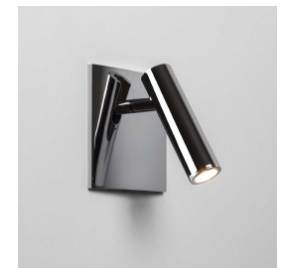

ENNA SQUARE UNSWITCHED LED

astro

GENERAL

LOCATION:	Interior
CLASS:	cETLus (Class I)
LOCATION RATING:	Dry
DRIVER REQUIRED:	Mains 120V
INSTALLATION ORIENTATION:	Wall Mount - Vertical
FITTING METHOD:	4" Octagon Box
MAIN MATERIAL:	Metal - Aluminium
DIMENSIONS (mm):	H: 110 W: 110 D: 130
DIMENSIONS (inch):	H: 4.33 W: 4.33 D: 5.12
CUT OUT HOLE (mm/inch):	-
RECESS DEPTH (mm/inch):	31/1.22
FIRE RATING:	-
CABLE LENGTH (mm/inch):	-
GROSS WEIGHT (lb):	1.56
ADA COMPLIANT:	Yes - if installed in compliance with ADA 307.2, 308, 309.3, 309.4
IC RATING:	-

LAMP

LIGHT SOURCE:	High Power LED
WATTAGE:	4.5W
LAMP INCLUDED:	Yes (Integral)
MAXIMUM LAMP LENGTH (mm/inch):	-
LUMINOUS FLUX (lm):	111
COLOUR TEMP (K):	2700
CRI (Ra):	80
MACADAM ELLIPSE:	3-Step
TILT ADJUSTABLE ANGLE (°):	90
ROTATION ADJUSTABLE ANGLE (°):	330
LIFETIME (hrs):	60000
BEAM ANGLE (°):	17

CODE: 1058050
FINISH: MATT GOLD

CODE: 1058051
FINISH: BRONZE

CODE: 1058052
FINISH: MATT NICKEL

CODE: 1058053
FINISH: POLISHED CHROME

CODE: 1058054
FINISH: MATT WHITE

CODE: 1058055
FINISH: MATT BLACK

TO MAINTAIN THIS PRODUCT TO ITS BEST CONDITION, PLEASE VIEW OUR CARE AND CLEANING GUIDELINES ON THE SUPPORT SECTION OF THE ASTRO WEBSITE.