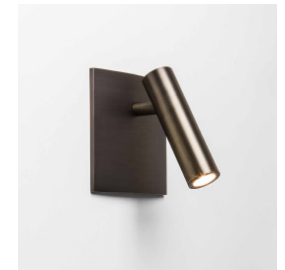

ENNA SQUARE UNSWITCHED LED

astro

GENERAL

LOCATION:	Interior
CLASS:	cETLus (Class I)
LOCATION RATING:	Dry
DRIVER REQUIRED:	Mains 120V
INSTALLATION ORIENTATION:	Wall Mount - Vertical
FITTING METHOD:	4" Octagon Box
MAIN MATERIAL:	Metal - Aluminium
DIMENSIONS (mm):	H: 110 W: 110 D: 130
DIMENSIONS (inch):	H: 4.33 W: 4.33 D: 5.12
CUT OUT HOLE (mm/inch):	-
RECESS DEPTH (mm/inch):	31/1.22
FIRE RATING:	-
CABLE LENGTH (mm/inch):	-
GROSS WEIGHT (lb):	1.56
ADA COMPLIANT:	Yes - if installed in compliance with ADA 307.2, 308, 309.3, 309.4
IC RATING:	-

LAMP

LIGHT SOURCE:	High Power LED
WATTAGE:	4.5W
LAMP INCLUDED:	Yes (Integral)
MAXIMUM LAMP LENGTH (mm/inch):	-
LUMINOUS FLUX (lm):	111
COLOUR TEMP (K):	2700
CRI (Ra):	80
MACADAM ELLIPSE:	3-Step
TILT ADJUSTABLE ANGLE (°):	90
ROTATION ADJUSTABLE ANGLE (°):	330
LIFETIME (hrs):	60000
BEAM ANGLE (°):	17

CODE: 1058050
FINISH: MATT GOLD

CODE: 1058051
FINISH: BRONZE

CODE: 1058052
FINISH: MATT NICKEL

CODE: 1058053
FINISH: POLISHED CHROME

CODE: 1058054
FINISH: MATT WHITE

CODE: 1058055
FINISH: MATT BLACK

TO MAINTAIN THIS PRODUCT TO ITS BEST CONDITION, PLEASE VIEW OUR CARE AND CLEANING GUIDELINES ON THE SUPPORT SECTION OF THE ASTRO WEBSITE.