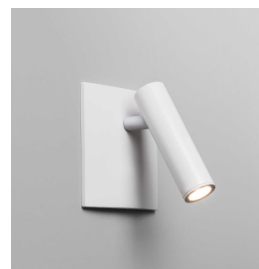

ENNA SQUARE UNSWITCHED LED

astro

GENERAL

LOCATION:	Interior
CLASS:	cETLus (Class I)
LOCATION RATING:	Dry
DRIVER REQUIRED:	Mains 120V
INSTALLATION ORIENTATION:	Wall Mount - Vertical
FITTING METHOD:	4" Octagon Box
MAIN MATERIAL:	Metal - Aluminium
DIMENSIONS (mm):	H: 110 W: 110 D: 130
DIMENSIONS (inch):	H: 4.33 W: 4.33 D: 5.12
CUT OUT HOLE (mm/inch):	-
RECESS DEPTH (mm/inch):	31/1.22
FIRE RATING:	-
CABLE LENGTH (mm/inch):	-
GROSS WEIGHT (lb):	1.56
ADA COMPLIANT:	Yes - if installed in compliance with ADA 307.2, 308, 309.3, 309.4
IC RATING:	-

LAMP

LIGHT SOURCE:	High Power LED
WATTAGE:	4.5W
LAMP INCLUDED:	Yes (Integral)
MAXIMUM LAMP LENGTH (mm/inch):	-
LUMINOUS FLUX (lm):	111
COLOUR TEMP (K):	2700
CRI (Ra):	80
MACADAM ELLIPSE:	3-Step
TILT ADJUSTABLE ANGLE (°):	90
ROTATION ADJUSTABLE ANGLE (°):	330
LIFETIME (hrs):	60000
BEAM ANGLE (°):	17

CODE: 1058050
FINISH: MATT GOLD

CODE: 1058051
FINISH: BRONZE

CODE: 1058052
FINISH: MATT NICKEL

CODE: 1058053
FINISH: POLISHED CHROME

CODE: 1058054
FINISH: MATT WHITE

CODE: 1058055
FINISH: MATT BLACK

TO MAINTAIN THIS PRODUCT TO ITS BEST CONDITION, PLEASE VIEW OUR CARE AND CLEANING GUIDELINES ON THE SUPPORT SECTION OF THE ASTRO WEBSITE.