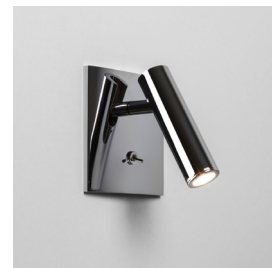

ENNA SQUARE SWITCHED LED

astro

GENERAL

LOCATION:	Interior
CLASS:	cETLus (Class I)
LOCATION RATING:	Dry
DRIVER REQUIRED:	Mains 120V
INSTALLATION ORIENTATION:	Wall Mount - Vertical
FITTING METHOD:	4" Octagon Box
MAIN MATERIAL:	Metal - Aluminium
DIMENSIONS (mm):	H: 110 W: 110 D: 130
DIMENSIONS (inch):	H: 4.33 W: 4.33 D: 5.12
CUT OUT HOLE (mm/inch):	-
RECESS DEPTH (mm/inch):	31/1.22
FIRE RATING:	-
CABLE LENGTH (mm/inch):	-
GROSS WEIGHT (lb):	1.56
ADA COMPLIANT:	Yes - if installed in compliance with ADA 307.2, 308, 309.3, 309.4
IC RATING:	-

LAMP

LIGHT SOURCE:	High Power LED
WATTAGE:	2W
LAMP INCLUDED:	Yes (Integral)
MAXIMUM LAMP LENGTH (mm/inch):	-
LUMINOUS FLUX (lm):	To Be Advised
COLOUR TEMP (K):	2700
CRI (Ra):	80
MACADAM ELLIPSE:	3-Step
TILT ADJUSTABLE ANGLE (°):	90
ROTATION ADJUSTABLE ANGLE (°):	330
LIFETIME (hrs):	60000
BEAM ANGLE (°):	To Be Advised

SHADE INCLUDED:	-
SHADE/DIFFUSER MATERIAL:	-
SHADE/DIFFUSER FINISH:	-
F MARK:	-

CODE: 1058044
FINISH: MATT GOLD

CODE: 1058045
FINISH: BRONZE

CODE: 1058046
FINISH: MATT NICKEL

CODE: 1058047
FINISH: POLISHED CHROME

CODE: 1058048
FINISH: MATT WHITE

CODE: 1058049
FINISH: MATT BLACK

TO MAINTAIN THIS PRODUCT TO ITS BEST CONDITION, PLEASE VIEW OUR CARE AND CLEANING GUIDELINES ON THE SUPPORT SECTION OF THE ASTRO WEBSITE.