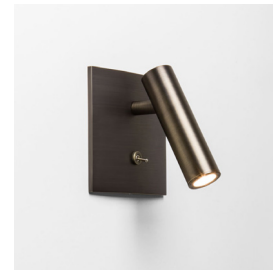

ENNA SQUARE SWITCHED LED

astro

GENERAL

LOCATION:	Interior
CLASS:	cETLus (Class I)
LOCATION RATING:	Dry
DRIVER REQUIRED:	Mains 120V
INSTALLATION ORIENTATION:	Wall Mount - Vertical
FITTING METHOD:	4" Octagon Box
MAIN MATERIAL:	Metal - Aluminium
DIMENSIONS (mm):	H: 110 W: 110 D: 130
DIMENSIONS (inch):	H: 4.33 W: 4.33 D: 5.12
CUT OUT HOLE (mm/inch):	-
RECESS DEPTH (mm/inch):	31/1.22
FIRE RATING:	-
CABLE LENGTH (mm/inch):	-
GROSS WEIGHT (lb):	1.56
ADA COMPLIANT:	Yes - if installed in compliance with ADA 307.2, 308, 309.3, 309.4
IC RATING:	-

LAMP

LIGHT SOURCE:	High Power LED
WATTAGE:	2W
LAMP INCLUDED:	Yes (Integral)
MAXIMUM LAMP LENGTH (mm/inch):	-
LUMINOUS FLUX (lm):	To Be Advised
COLOUR TEMP (K):	2700
CRI (Ra):	80
MACADAM ELLIPSE:	3-Step
TILT ADJUSTABLE ANGLE (°):	90
ROTATION ADJUSTABLE ANGLE (°):	330
LIFETIME (hrs):	60000
BEAM ANGLE (°):	To Be Advised

SHADE INCLUDED:	-
SHADE/DIFFUSER MATERIAL:	-
SHADE/DIFFUSER FINISH:	-
F MARK:	-

CODE: 1058044
FINISH: MATT GOLD

CODE: 1058045
FINISH: BRONZE

CODE: 1058046
FINISH: MATT NICKEL

CODE: 1058047
FINISH: POLISHED CHROME

CODE: 1058048
FINISH: MATT WHITE

CODE: 1058049
FINISH: MATT BLACK

TO MAINTAIN THIS PRODUCT TO ITS BEST CONDITION, PLEASE VIEW OUR CARE AND CLEANING GUIDELINES ON THE SUPPORT SECTION OF THE ASTRO WEBSITE.