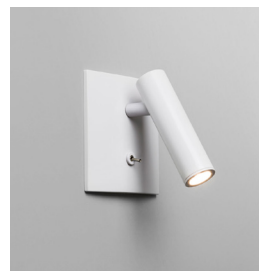

ENNA SQUARE SWITCHED LED

astro

GENERAL

LOCATION:	Interior
CLASS:	cETLus (Class I)
LOCATION RATING:	Dry
DRIVER REQUIRED:	Mains 120V
INSTALLATION ORIENTATION:	Wall Mount - Vertical
FITTING METHOD:	4" Octagon Box
MAIN MATERIAL:	Metal - Aluminium
DIMENSIONS (mm):	H: 110 W: 110 D: 130
DIMENSIONS (inch):	H: 4.33 W: 4.33 D: 5.12
CUT OUT HOLE (mm/inch):	-
RECESS DEPTH (mm/inch):	31/1.22
FIRE RATING:	-
CABLE LENGTH (mm/inch):	-
GROSS WEIGHT (lb):	1.56
ADA COMPLIANT:	Yes - if installed in compliance with ADA 307.2, 308, 309.3, 309.4
IC RATING:	-

LAMP

LIGHT SOURCE:	High Power LED
WATTAGE:	2W
LAMP INCLUDED:	Yes (Integral)
MAXIMUM LAMP LENGTH (mm/inch):	-
LUMINOUS FLUX (lm):	To Be Advised
COLOUR TEMP (K):	2700
CRI (Ra):	80
MACADAM ELLIPSE:	3-Step
TILT ADJUSTABLE ANGLE (°):	90
ROTATION ADJUSTABLE ANGLE (°):	330
LIFETIME (hrs):	60000
BEAM ANGLE (°):	To Be Advised

SHADE INCLUDED:	-
SHADE/DIFFUSER MATERIAL:	-
SHADE/DIFFUSER FINISH:	-
F MARK:	-

CODE: 1058044
FINISH: MATT GOLD

CODE: 1058045
FINISH: BRONZE

CODE: 1058046
FINISH: MATT NICKEL

CODE: 1058047
FINISH: POLISHED CHROME

CODE: 1058048
FINISH: MATT WHITE

CODE: 1058049
FINISH: MATT BLACK

TO MAINTAIN THIS PRODUCT TO ITS BEST CONDITION, PLEASE VIEW OUR CARE AND CLEANING GUIDELINES ON THE SUPPORT SECTION OF THE ASTRO WEBSITE.