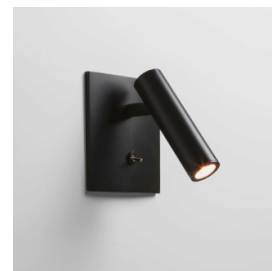

ENNA SQUARE SWITCHED LED

astro

GENERAL

LOCATION:	Interior
CLASS:	cETLus (Class I)
LOCATION RATING:	Dry
DRIVER REQUIRED:	Mains 120V
INSTALLATION ORIENTATION:	Wall Mount - Vertical
FITTING METHOD:	4" Octagon Box
MAIN MATERIAL:	Metal - Aluminium
DIMENSIONS (mm):	H: 110 W: 110 D: 130
DIMENSIONS (inch):	H: 4.33 W: 4.33 D: 5.12
CUT OUT HOLE (mm/inch):	-
RECESS DEPTH (mm/inch):	31/1.22
FIRE RATING:	-
CABLE LENGTH (mm/inch):	-
GROSS WEIGHT (lb):	1.56
ADA COMPLIANT:	Yes - if installed in compliance with ADA 307.2, 308, 309.3, 309.4
IC RATING:	-

LAMP

LIGHT SOURCE:	High Power LED
WATTAGE:	2W
LAMP INCLUDED:	Yes (Integral)
MAXIMUM LAMP LENGTH (mm/inch):	-
LUMINOUS FLUX (lm):	To Be Advised
COLOUR TEMP (K):	2700
CRI (Ra):	80
MACADAM ELLIPSE:	3-Step
TILT ADJUSTABLE ANGLE (°):	90
ROTATION ADJUSTABLE ANGLE (°):	330
LIFETIME (hrs):	60000
BEAM ANGLE (°):	To Be Advised

SHADE INCLUDED:	-
SHADE/DIFFUSER MATERIAL:	-
SHADE/DIFFUSER FINISH:	-
F MARK:	-

CODE: 1058044
FINISH: MATT GOLD

CODE: 1058045
FINISH: BRONZE

CODE: 1058046
FINISH: MATT NICKEL

CODE: 1058047
FINISH: POLISHED CHROME

CODE: 1058048
FINISH: MATT WHITE

CODE: 1058049
FINISH: MATT BLACK

TO MAINTAIN THIS PRODUCT TO ITS BEST CONDITION, PLEASE VIEW OUR CARE AND CLEANING GUIDELINES ON THE SUPPORT SECTION OF THE ASTRO WEBSITE.