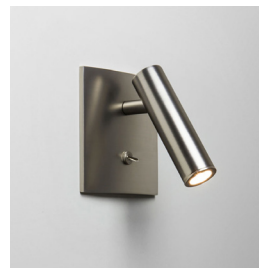

ENNA SQUARE SWITCHED LED

astro

GENERAL

LOCATION:	Interior
CLASS:	cETLus (Class I)
LOCATION RATING:	Dry
DRIVER REQUIRED:	Mains 120V
INSTALLATION ORIENTATION:	Wall Mount - Vertical
FITTING METHOD:	4" Octagon Box
MAIN MATERIAL:	Metal - Aluminium
DIMENSIONS (mm):	H: 110 W: 110 D: 130
DIMENSIONS (inch):	H: 4.33 W: 4.33 D: 5.12
CUT OUT HOLE (mm/inch):	-
RECESS DEPTH (mm/inch):	31/1.22
FIRE RATING:	-
CABLE LENGTH (mm/inch):	-
GROSS WEIGHT (lb):	1.56
ADA COMPLIANT:	Yes - if installed in compliance with ADA 307.2, 308, 309.3, 309.4
IC RATING:	-

LAMP

LIGHT SOURCE:	High Power LED
WATTAGE:	2W
LAMP INCLUDED:	Yes (Integral)
MAXIMUM LAMP LENGTH (mm/inch):	-
LUMINOUS FLUX (lm):	To Be Advised
COLOUR TEMP (K):	2700
CRI (Ra):	80
MACADAM ELLIPSE:	3-Step
TILT ADJUSTABLE ANGLE (°):	90
ROTATION ADJUSTABLE ANGLE (°):	330
LIFETIME (hrs):	60000
BEAM ANGLE (°):	To Be Advised

SHADE INCLUDED:	-
SHADE/DIFFUSER MATERIAL:	-
SHADE/DIFFUSER FINISH:	-
F MARK:	-

CODE: 1058044
FINISH: MATT GOLD

CODE: 1058045
FINISH: BRONZE

CODE: 1058046
FINISH: MATT NICKEL

CODE: 1058047
FINISH: POLISHED CHROME