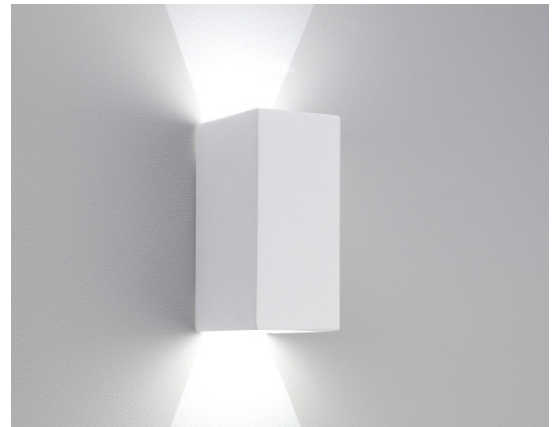

GENERAL

LOCATION:	Interior
CLASS:	cETLus (Class 1)
LOCATION RATING:	Dry
DRIVER REQUIRED:	Mains 120V
INSTALLATION ORIENTATION:	Wall Mount - Vertical
FITTING METHOD:	3 x 2" Switched Box
MAIN MATERIAL:	Plaster
DIMENSIONS (mm):	H:160 W: 70 D: 100
DIMENSIONS (inch):	H: 6.3 W: 2.76 D: 3.94
CUT OUT HOLE (mm/inch):	-
RECESS DEPTH (mm/inch):	-
FIRE RATING:	-
CABLE LENGTH (mm/inch):	-
GROSS WEIGHT (lb):	2.49
ADA COMPLIANT:	Yes
IC RATING:	-

LAMP

LIGHT SOURCE:	High Powered LED
WATTAGE:	5.7W
LAMP INCLUDED:	Yes (Integral)
MAXIMUM LAMP LENGTH (mm/inch):	-
LUMINOUS FLUX (lm):	260
COLOUR TEMP (K):	3000
CRI (Ra):	80
MACADAM ELLIPSE:	To Be Advised
TILT ADJUSTABLE ANGLE (°):	-
ROTATION ADJUSTABLE ANGLE (°):	-
LIFETIME (hrs):	36300
BEAM ANGLE (°):	68

ELECTRICAL

SWITCHED:	No
DIMMABLE:	No
DIMMING METHOD:	-
SUPPLY FREQUENCY (Hz):	50/60
DRIVER/BALLAST VOLTAGE (V):	100-277
DRIVER LIFETIME (hrs):	30000
EFFICACY (lm/W):	46

ADDITIONAL INFORMATION

SHADE INCLUDED:	-
SHADE MATERIAL:	-
F MARK:	-

CODE: 1187025 (8468)
FINISH: PLASTER

TO MAINTAIN THIS PRODUCT TO ITS BEST CONDITION, PLEASE VIEW OUR CARE AND CLEANING GUIDE ON THE SUPPORT SECTION OF THE ASTRO WEBSITE.

Pour entretenir au mieux ce produit, veuillez consulter notre guide d'entretien et de nettoyage, dans la rubrique d'aide sur le site Web d'Astro.

Um dieses Produkt im besten Zustand zu erhalten, beachten Sie bitte unseren Leitfaden zu Pflege und Reinigung im Abschnitt „Support“ auf der Astro-Website.

Per mantenere questo prodotto nelle sue migliori condizioni, consultare la nostra guida per la manutenzione e la pulizia nella sezione dedicata all'assistenza del sito Web Astro.