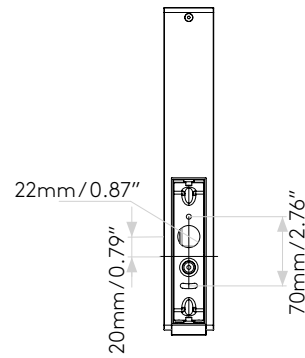

KARLA LED

astro

GENERAL

LOCATION:	Bathroom
CLASS:	cETLus (Class 1)
LOCATION RATING:	Damp
DRIVER REQUIRED:	No
INSTALLATION ORIENTATION:	Wall Mount - Vertical
FITTING METHOD:	½" Stub Mount & 4" Octagon Box
MAIN MATERIAL:	Metal - Zinc
DIMENSIONS (mm):	H: 330 W: 50 D: 90
DIMENSIONS (inch):	H: 12.99 W: 1.97 D: 3.54
CUT OUT HOLE (mm/inch):	-
RECESS DEPTH (mm/inch):	-
FIRE RATING:	-
CABLE LENGTH (mm/inch):	-
GROSS WEIGHT (kg):	2.49
ADA COMPLIANT:	Yes
IC RATING:	-

LAMP

LIGHT SOURCE:	Mid-Powered LED
WATTAGE:	3.9W
LAMP INCLUDED:	Yes (Integral)
MAXIMUM LAMP LENGTH (mm/inch):	-
LUMINOUS FLUX (lm):	348
COLOUR TEMP (K):	2700
CRI (Ra):	80
MACADAM ELLIPSE:	3-Step
TILT ADJUSTABLE ANGLE (°):	-
ROTATION ADJUSTABLE ANGLE (°):	-
LIFETIME (hrs):	54000
BEAM ANGLE (°):	-

Please note that some dimensions may vary slightly due to manufacturing tolerances, this includes cable entry and fixing holes.

Without Junction Box

With Junction Box