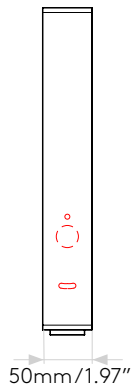

KARLA LED

astro

GENERAL

LOCATION:	Bathroom
CLASS:	cETLus (Class 1)
LOCATION RATING:	Damp
DRIVER REQUIRED:	No
INSTALLATION ORIENTATION:	Wall Mount - Vertical
FITTING METHOD:	½" Stub Mount & 4" Octagon Box
MAIN MATERIAL:	Metal - Zinc
DIMENSIONS (mm):	H: 330 W: 50 D: 90
DIMENSIONS (inch):	H: 12.99 W: 1.97 D: 3.54
CUT OUT HOLE (mm/inch):	-
RECESS DEPTH (mm/inch):	-
FIRE RATING:	-
CABLE LENGTH (mm/inch):	-
GROSS WEIGHT (kg):	2.49
ADA COMPLIANT:	Yes
IC RATING:	-

LAMP

LIGHT SOURCE:	Mid-Powered LED
WATTAGE:	3.9W
LAMP INCLUDED:	Yes (Integral)
MAXIMUM LAMP LENGTH (mm/inch):	-
LUMINOUS FLUX (lm):	348
COLOUR TEMP (K):	2700
CRI (Ra):	80
MACADAM ELLIPSE:	3-Step
TILT ADJUSTABLE ANGLE (°):	-
ROTATION ADJUSTABLE ANGLE (°):	-
LIFETIME (hrs):	54000
BEAM ANGLE (°):	-

Please note that some dimensions may vary slightly due to manufacturing tolerances, this includes cable entry and fixing holes.

Without Junction Box

With Junction Box