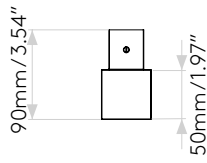

KARLA LED

astro

GENERAL

LOCATION:	Bathroom
CLASS:	cETLus (Class 1)
LOCATION RATING:	Damp
DRIVER REQUIRED:	No
INSTALLATION ORIENTATION:	Wall Mount - Vertical
FITTING METHOD:	½" Stub Mount & 4" Octagon Box
MAIN MATERIAL:	Metal - Zinc
DIMENSIONS (mm):	H: 330 W: 50 D: 90
DIMENSIONS (inch):	H: 12.99 W: 1.97 D: 3.54
CUT OUT HOLE (mm/inch):	-
RECESS DEPTH (mm/inch):	-
FIRE RATING:	-
CABLE LENGTH (mm/inch):	-
GROSS WEIGHT (kg):	2.49
ADA COMPLIANT:	Yes
IC RATING:	-

LAMP

LIGHT SOURCE:	Mid-Powered LED
WATTAGE:	3.9W
LAMP INCLUDED:	Yes (Integral)
MAXIMUM LAMP LENGTH (mm/inch):	-
LUMINOUS FLUX (lm):	348
COLOUR TEMP (K):	2700
CRI (Ra):	80
MACADAM ELLIPSE:	3-Step
TILT ADJUSTABLE ANGLE (°):	-
ROTATION ADJUSTABLE ANGLE (°):	-
LIFETIME (hrs):	54000
BEAM ANGLE (°):	-

Please note that some dimensions may vary slightly due to manufacturing tolerances, this includes cable entry and fixing holes.

Without Junction Box

With Junction Box