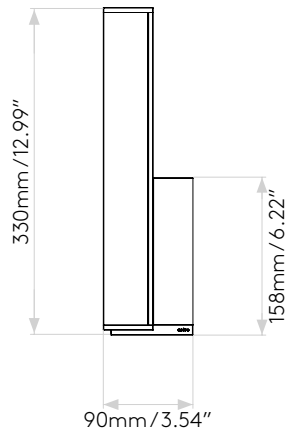

KARLA LED

astro

GENERAL

LOCATION:	Bathroom
CLASS:	cETLus (Class 1)
LOCATION RATING:	Damp
DRIVER REQUIRED:	No
INSTALLATION ORIENTATION:	Wall Mount - Vertical
FITTING METHOD:	½" Stub Mount & 4" Octagon Box
MAIN MATERIAL:	Metal - Zinc
DIMENSIONS (mm):	H: 330 W: 50 D: 90
DIMENSIONS (inch):	H: 12.99 W: 1.97 D: 3.54
CUT OUT HOLE (mm/inch):	-
RECESS DEPTH (mm/inch):	-
FIRE RATING:	-
CABLE LENGTH (mm/inch):	-
GROSS WEIGHT (kg):	2.49
ADA COMPLIANT:	Yes
IC RATING:	-

LAMP

LIGHT SOURCE:	Mid-Powered LED
WATTAGE:	3.9W
LAMP INCLUDED:	Yes (Integral)
MAXIMUM LAMP LENGTH (mm/inch):	-
LUMINOUS FLUX (lm):	348
COLOUR TEMP (K):	2700
CRI (Ra):	80
MACADAM ELLIPSE:	3-Step
TILT ADJUSTABLE ANGLE (°):	-
ROTATION ADJUSTABLE ANGLE (°):	-
LIFETIME (hrs):	54000
BEAM ANGLE (°):	-

Please note that some dimensions may vary slightly due to manufacturing tolerances, this includes cable entry and fixing holes.

Without Junction Box

With Junction Box