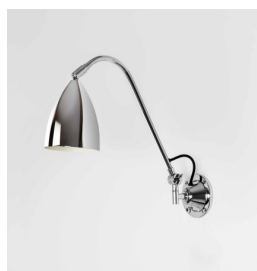

# JOEL WALL GRANDE

astro

## GENERAL

LOCATION:	Interior
CLASS:	cETLus (Class 1)
LOCATION RATING:	Dry
DRIVER REQUIRED:	Mains 120V
INSTALLATION ORIENTATION:	Wall Mount
FITTING METHOD:	4" Octagon Box
MAIN MATERIAL:	Metal - Mild Steel
DIMENSIONS (mm):	H: 460 D: 570
DIMENSIONS (inch):	H: 18.11 D: 22.44
CUT OUT HOLE (mm/inch):	-
RECESS DEPTH (mm/inch):	-
FIRE RATING:	-
CABLE LENGTH (mm/inch):	2500/98.43
GROSS WEIGHT (lb):	3.96
ADA COMPLIANT:	No
IC RATING:	-

## LAMP

LIGHT SOURCE:	E26 / Medium
WATTAGE:	43W
LAMP INCLUDED:	No
MAXIMUM LAMP LENGTH (mm/inch):	114
LUMINOUS FLUX (lm):	Lamp Dependent
COLOUR TEMP (K):	Lamp Dependent
CRI (Ra):	Lamp Dependent
MACADAM ELLIPSE:	-
TILT ADJUSTABLE ANGLE (°):	90
ROTATION ADJUSTABLE ANGLE (°):	330
LIFETIME (hrs):	Lamp Dependent
BEAM ANGLE (°):	Lamp Dependent

## ADDITIONAL INFORMATION:

SHADE INCLUDED:	-
SHADE/DIFFUSER MATERIAL:	Metal
SHADE/DIFFUSER FINISH	Polished Chrome
F MARK:	-

CODE: 1223058 (8347)  
FINISH: POLISHED CHROME

CODE: 1223059 (8348)  
FINISH: MATT BLACK