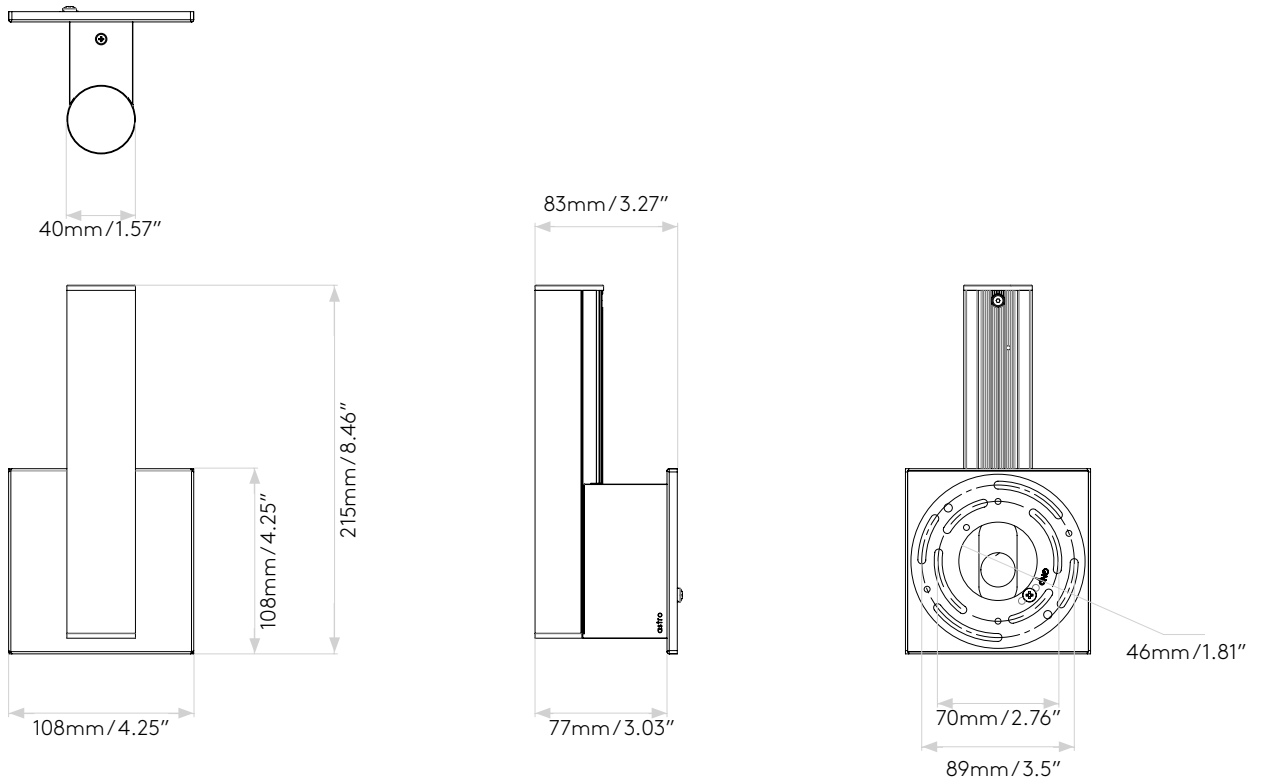

DOMINO LED

astro

GENERAL

LOCATION:	Bathroom
CLASS:	cETLus (Class 1)
LOCATION RATING:	Damp
DRIVER REQUIRED:	No
INSTALLATION ORIENTATION:	Wall Mount - Horizontal & Vertical
FITTING METHOD:	3x2" Switch Box & 4" Octagon Box
MAIN MATERIAL:	Metal - Zinc
DIMENSIONS (mm):	H: 205 W: 40 D: 77
DIMENSIONS (inch):	H: 8.07 W: 1.57 D: 3.03
CUT OUT HOLE (mm/inch):	L: 83/3.27 W: 32/1.26
RECESS DEPTH (mm/inch):	45/1.77
FIRE RATING:	-
CABLE LENGTH (mm/inch):	-
GROSS WEIGHT (kg):	2.15
ADA COMPLIANT:	Yes
IC RATING:	IC Rated

LAMP

LIGHT SOURCE:	Mid-Powered LED
WATTAGE:	3.8W
LAMP INCLUDED:	Yes (Integral)
MAXIMUM LAMP LENGTH (mm/inch):	-
LUMINOUS FLUX (lm):	369
COLOUR TEMP (K):	3000
CRI (Ra):	80
MACADAM ELLIPSE:	3-Step
TILT ADJUSTABLE ANGLE (°):	-
ROTATION ADJUSTABLE ANGLE (°):	-
LIFETIME (hrs):	54000
BEAM ANGLE (°):	-

PRODUCT ELEVATIONS

astro

Please note that some dimensions may vary slightly due to manufacturing tolerances, this includes cable entry and fixing holes.

With Junction Box

Without Junction Box