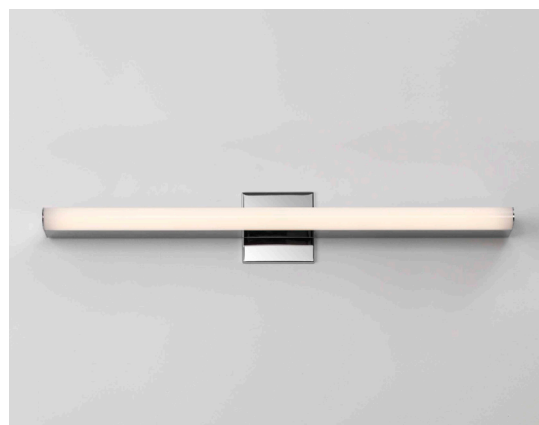

ARTEMIS 900 LED

astro

GENERAL

LOCATION:	Bathroom
CLASS:	cETLus (Class I)
LOCATION RATING:	Damp
DRIVER REQUIRED:	Mains 120V
INSTALLATION ORIENTATION:	Wall Mount - Vertical & Horizontal
FITTING METHOD:	1/2in Stub Mount or 4in Octagon Box with included Canopy Kit
MAIN MATERIAL:	Metal - Aluminium
DIMENSIONS (mm):	H: 900 W: 33 D: 80
DIMENSIONS (inch):	H: 35.43 W: 1.3 D: 3.15
CUT OUT HOLE (mm/inch):	-
RECESS DEPTH (mm/inch):	-
FIRE RATING:	-
CABLE LENGTH (mm/inch):	-
GROSS WEIGHT (lb):	2.64
ADA COMPLIANT:	Yes
IC RATING:	-

LAMP

LIGHT SOURCE:	Mid-Power LED
WATTAGE:	10.5W
LAMP INCLUDED:	Yes (Integral)
MAXIMUM LAMP LENGTH (mm/inch):	-
LUMINOUS FLUX (lm):	1012
COLOUR TEMP (K):	3000
CRI (Ra):	80
MACADAM ELLIPSE:	3-Step
TILT ADJUSTABLE ANGLE (°):	-
ROTATION ADJUSTABLE ANGLE (°):	-
LIFETIME (hrs):	54000
BEAM ANGLE (°):	-

ELECTRICAL

SWITCHED:	No
DIMMABLE:	Yes
DIMMING METHOD:	0-10V
SUPPLY FREQUENCY (Hz):	50/60
DRIVER/BALLAST VOLTAGE (V):	100-277
DRIVER LIFETIME (hrs):	63500
EFFICACY (lm/W):	97

ADDITIONAL INFORMATION:

SHADE INCLUDED:	-
SHADE/DIFFUSER MATERIAL:	Polycarbonate
SHADE/DIFFUSER FINISH	White
F MARK:	-

CODE: 1308012
FINISH: POLISHED CHROME