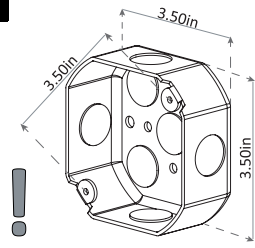

TURN OFF POWER

Couper Le Courant! / Corte La Corriente!

2