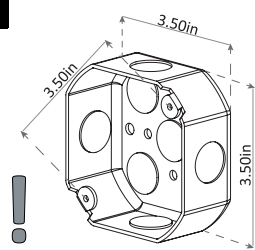

TURN OFF POWER

Couper Le Courant! / Corte La Corriente!

2