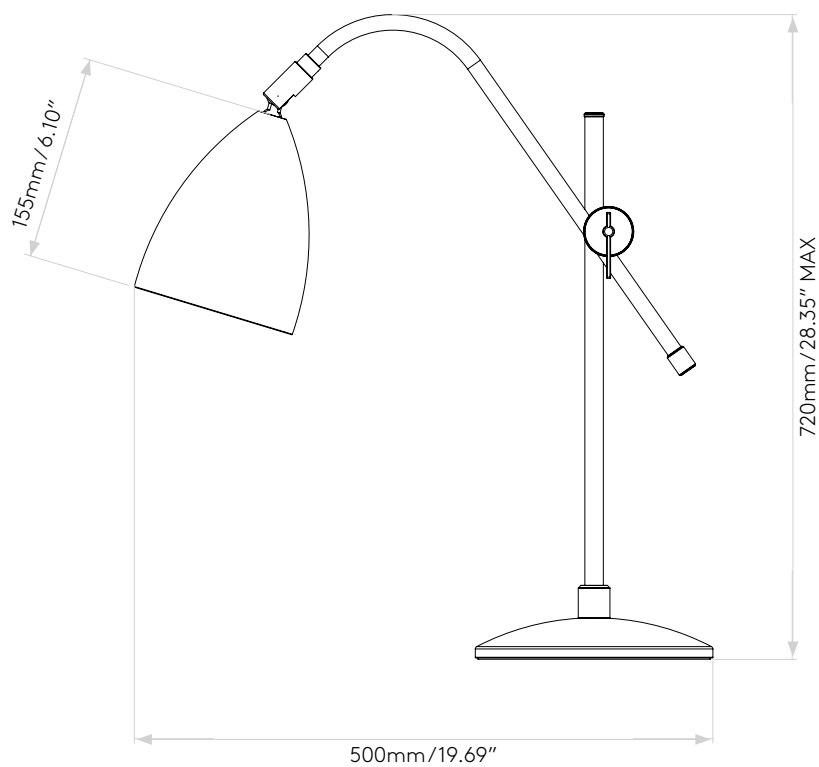

Please note that some dimensions may vary slightly due to manufacturing tolerances, this includes cable entry and fixing holes

Veillez noter que certaines dimensions peuvent varier légèrement en raison des tolérances de fabrication, y compris l'entrée de câble et les trous de fixation.

Bitte beachten Sie, dass die Maße Fertigungstoleranzen unterliegen und daher in geringem Umfang von der angegebenen Größe abweichen können. Dies gilt auch für Kabeingänge und Befestigungslöcher.

Si prega notare che possono esserci piccole variazioni in alcune dimensioni dovute alle tolleranze di produzione, queste includono l'ingresso del cavo e i fori di fissaggio.