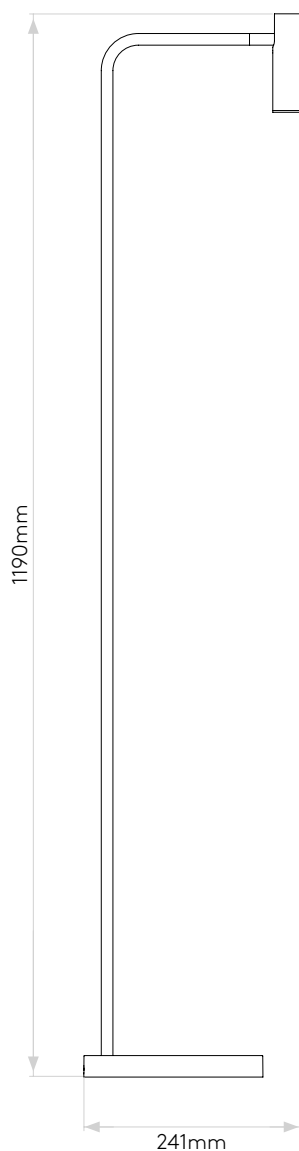

ENNA FLOOR LED

astro

GENERAL

LOCATION:	Interior
CLASS:	cETLus (Class 1)
LOCATION RATING:	Dry
DRIVER REQUIRED:	Mains 120V
INSTALLATION ORIENTATION:	-
FITTING METHOD:	-
MAIN MATERIAL:	Metal - Mild Steel
DIMENSIONS (mm):	H: 1190 W: 200 D: 241
DIMENSIONS (inch):	H: 46.85 W: 7.87 D: 9.49
CUT OUT HOLE (mm/inch):	-
RECESS DEPTH (mm/inch):	-
FIRE RATING:	-
CABLE LENGTH (mm/inch):	3000/118.11
GROSS WEIGHT (lb):	15.18
ADA COMPLIANT:	-
IC RATING:	-

LAMP

LIGHT SOURCE:	High Powered LED
WATTAGE:	4.5W
LAMP INCLUDED:	Yes (Integral)
MAXIMUM LAMP LENGTH (mm/inch):	-
LUMINOUS FLUX (lm):	124
COLOUR TEMP (K):	2700
CRI (Ra):	80
MACADAM ELLIPSE:	3-Step
TILT ADJUSTABLE ANGLE (°):	90
ROTATION ADJUSTABLE ANGLE (°):	330
LIFETIME (hrs):	60000
BEAM ANGLE (°):	To Be Advised

Please note that some dimensions may vary slightly due to manufacturing tolerances, this includes cable entry and fixing holes

Veuillez noter que certaines dimensions peuvent varier légèrement en raison des tolérances de fabrication, y compris l'entrée de câble et les trous de fixation.

Bitte beachten Sie, dass die Maße Fertigungstoleranzen unterliegen und daher in geringem Umfang von der angegebenen Größe abweichen können. Dies gilt auch für Kabeleingänge und Befestigungslöcher.

Si prega notare che possono esserci piccole variazioni in alcune dimensioni dovute alle tolleranze di produzione, queste includono l'ingresso del cavo e i fori di fissaggio.