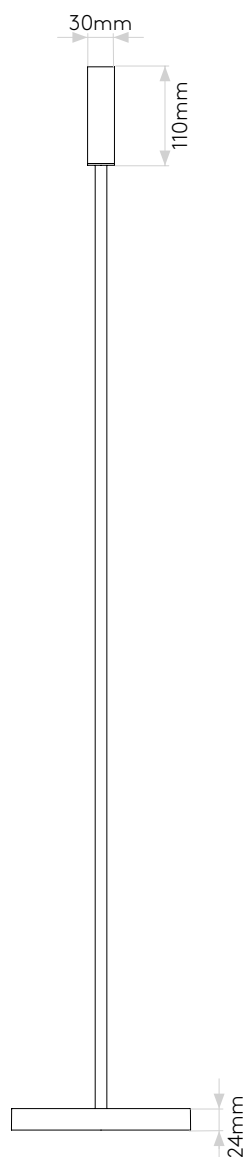

ENNA FLOOR LED

astro

GENERAL

LOCATION:	Interior
CLASS:	cETLus (Class 1)
LOCATION RATING:	Dry
DRIVER REQUIRED:	Mains 120V
INSTALLATION ORIENTATION:	-
FITTING METHOD:	-
MAIN MATERIAL:	Metal - Mild Steel
DIMENSIONS (mm):	H: 1190 W: 200 D: 241
DIMENSIONS (inch):	H: 46.85 W: 7.87 D: 9.49
CUT OUT HOLE (mm/inch):	-
RECESS DEPTH (mm/inch):	-
FIRE RATING:	-
CABLE LENGTH (mm/inch):	3000/118.11
GROSS WEIGHT (lb):	15.18
ADA COMPLIANT:	-
IC RATING:	-

LAMP

LIGHT SOURCE:	High Powered LED
WATTAGE:	4.5W
LAMP INCLUDED:	Yes (Integral)
MAXIMUM LAMP LENGTH (mm/inch):	-
LUMINOUS FLUX (lm):	124
COLOUR TEMP (K):	2700
CRI (Ra):	80
MACADAM ELLIPSE:	3-Step
TILT ADJUSTABLE ANGLE (°):	90
ROTATION ADJUSTABLE ANGLE (°):	330
LIFETIME (hrs):	60000
BEAM ANGLE (°):	To Be Advised

CODE: 1058089 (8338)
FINISH: MATT WHITE

CODE: 1058090 (8339)
FINISH: MATT BLACK

CODE: 1058091 (8340)
FINISH: MATT GOLD

TO MAINTAIN THIS PRODUCT TO ITS BEST CONDITION, PLEASE VIEW OUR CARE AND CLEANING GUIDELINES ON THE SUPPORT SECTION OF THE ASTRO WEBSITE.

Please note that some dimensions may vary slightly due to manufacturing tolerances, this includes cable entry and fixing holes

Veuillez noter que certaines dimensions peuvent varier légèrement en raison des tolérances de fabrication, y compris l'entrée de câble et les trous de fixation.