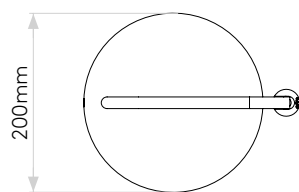

LAMP

LIGHT SOURCE:	High Powered LED
WATTAGE:	4.5W
LAMP INCLUDED:	Yes (Integral)
MAXIMUM LAMP LENGTH (mm/inch):	-
LUMINOUS FLUX (lm):	124
COLOUR TEMP (K):	2700
CRI (Ra):	80
MACADAM ELLIPSE:	3-Step
TILT ADJUSTABLE ANGLE (°):	90
ROTATION ADJUSTABLE ANGLE (°):	330
LIFETIME (hrs):	60000
BEAM ANGLE (°):	To Be Advised

Please note that some dimensions may vary slightly due to manufacturing tolerances, this includes cable entry and fixing holes

Veuillez noter que certaines dimensions peuvent varier légèrement en raison des tolérances de fabrication, y compris l'entrée de câble et les trous de fixation.