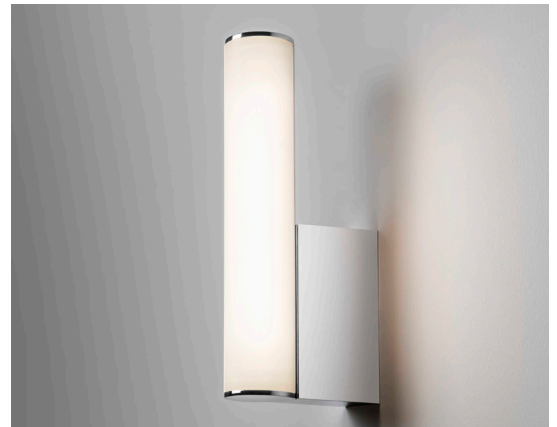

# DOMINO LED

astro

## GENERAL

LOCATION:	Bathroom
CLASS:	cETLus (Class 1)
LOCATION RATING:	Damp
DRIVER REQUIRED:	No
INSTALLATION ORIENTATION:	Wall Mount - Horizontal & Vertical
FITTING METHOD:	3x2" Switch Box & 4" Octagon Box
MAIN MATERIAL:	Metal - Zinc
DIMENSIONS (mm):	H: 205 W: 40 D: 77
DIMENSIONS (inch):	H: 8.07 W: 1.57 D: 3.03
CUT OUT HOLE (mm/inch):	L: 83/3.27 W: 32/1.26
RECESS DEPTH (mm/inch):	45/1.77
FIRE RATING:	-
CABLE LENGTH (mm/inch):	-
GROSS WEIGHT (kg):	2.15
ADA COMPLIANT:	Yes
IC RATING:	IC Rated

## LAMP

LIGHT SOURCE:	Mid-Powered LED
WATTAGE:	3.8W
LAMP INCLUDED:	Yes (Integral)
MAXIMUM LAMP LENGTH (mm/inch):	-
LUMINOUS FLUX (lm):	369
COLOUR TEMP (K):	3000
CRI (Ra):	80
MACADAM ELLIPSE:	3-Step
TILT ADJUSTABLE ANGLE (°):	-
ROTATION ADJUSTABLE ANGLE (°):	-
LIFETIME (hrs):	54000
BEAM ANGLE (°):	-

## ADDITIONAL INFORMATION

SHADE INCLUDED:	-
SHADE MATERIAL:	-
F MARK:	-

CODE: 1355004 (8455)  
FINISH: POLISHED CHROME

TO MAINTAIN THIS PRODUCT TO ITS BEST CONDITION, PLEASE VIEW OUR CARE AND CLEANING GUIDELINES ON THE SUPPORT SECTION OF THE ASTRO WEBSITE.