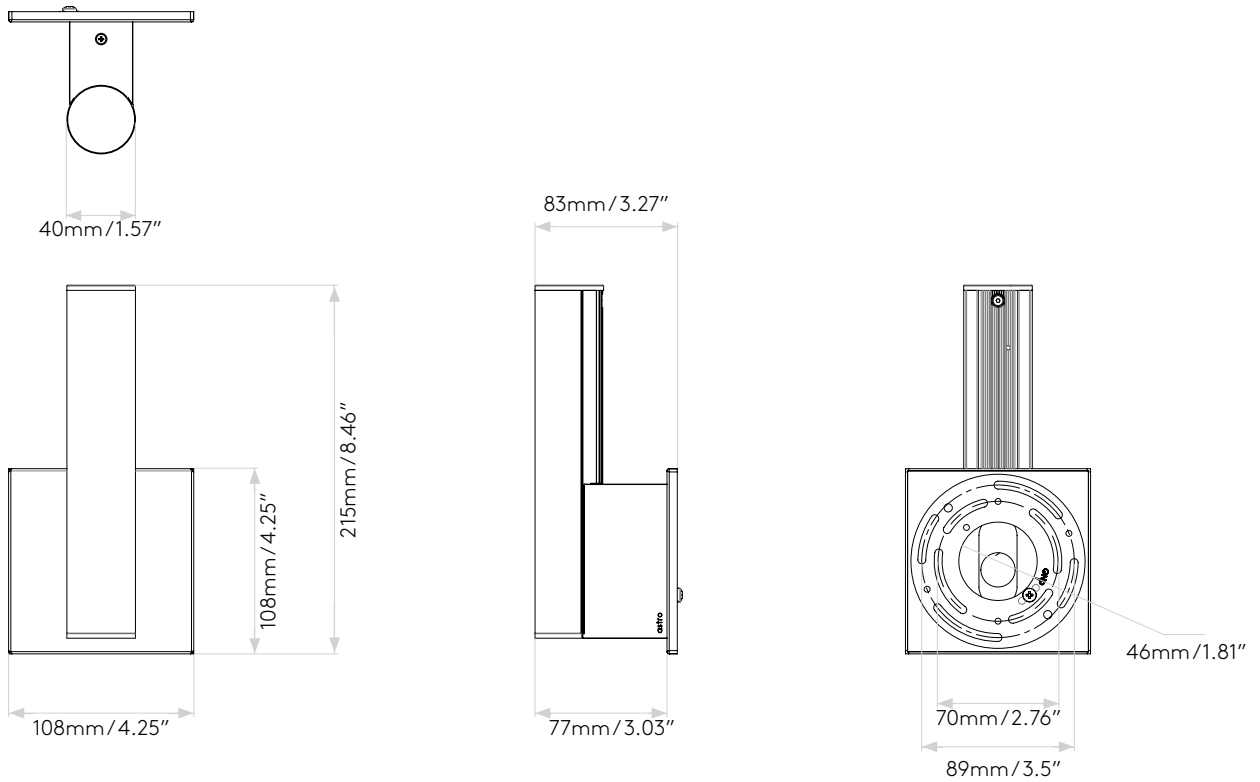

## GENERAL

LOCATION:	Bathroom
CLASS:	cETLus (Class 1)
LOCATION RATING:	Damp
DRIVER REQUIRED:	No
INSTALLATION ORIENTATION:	Wall Mount - Horizontal & Vertical
FITTING METHOD:	3x2" Switch Box & 4" Octagon Box
MAIN MATERIAL:	Metal - Zinc
DIMENSIONS (mm):	H: 205 W: 40 D: 77
DIMENSIONS (inch):	H: 8.07 W: 1.57 D: 3.03
CUT OUT HOLE (mm/inch):	L: 83/3.27 W: 32/1.26
RECESS DEPTH (mm/inch):	45/1.77
FIRE RATING:	-
CABLE LENGTH (mm/inch):	-
GROSS WEIGHT (kg):	2.15
ADA COMPLIANT:	Yes
IC RATING:	IC Rated

## LAMP

LIGHT SOURCE:	Mid-Powered LED
WATTAGE:	3.8W
LAMP INCLUDED:	Yes (Integral)
MAXIMUM LAMP LENGTH (mm/inch):	-
LUMINOUS FLUX (lm):	369
COLOUR TEMP (K):	3000
CRI (Ra):	80
MACADAM ELLIPSE:	3-Step
TILT ADJUSTABLE ANGLE (°):	-
ROTATION ADJUSTABLE ANGLE (°):	-
LIFETIME (hrs):	54000
BEAM ANGLE (°):	-

## Without Junction Box

Please note that some dimensions may vary slightly due to manufacturing tolerances, this includes cable entry and fixing holes

Veuillez noter que certaines dimensions peuvent varier légèrement en raison des tolérances de fabrication, y compris l'entrée de câble et les trous de fixation.