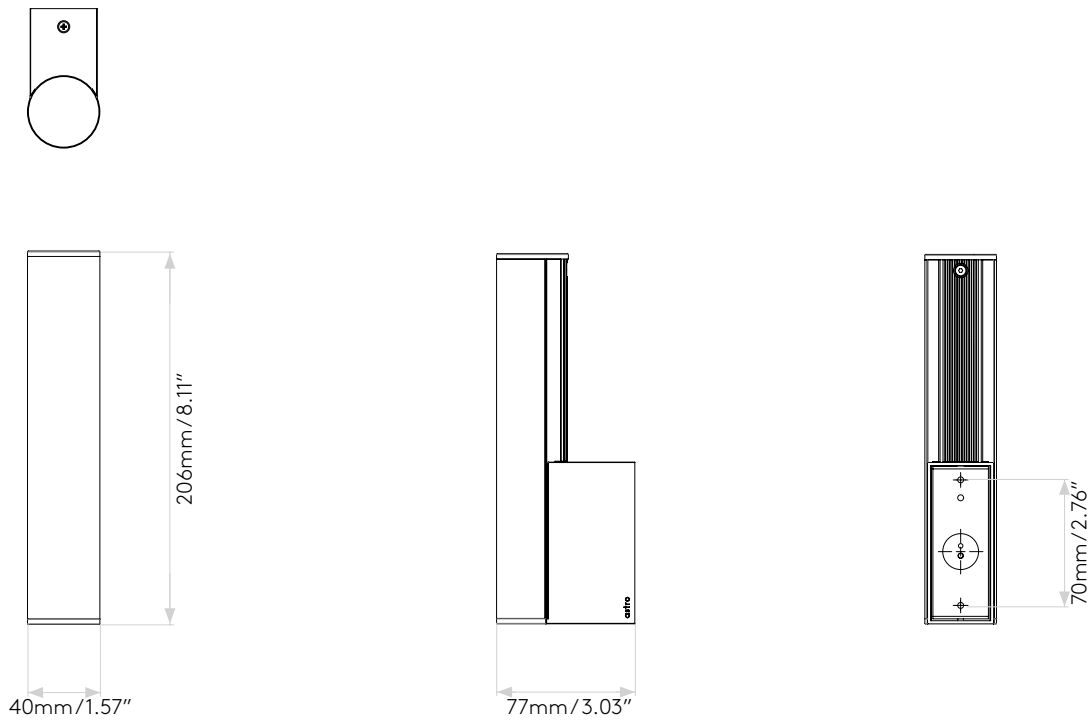

Without Junction Box

Please note that some dimensions may vary slightly due to manufacturing tolerances, this includes cable entry and fixing holes

Veuillez noter que certaines dimensions peuvent varier légèrement en raison des tolérances de fabrication, y compris l'entrée de câble et les trous de fixation.

Bitte beachten Sie, dass die Maße Fertigungstoleranzen unterliegen und daher in geringem Umfang von der angegebenen Größe abweichen können. Dies gilt auch für Kabeleingänge und Befestigungslöcher.

Si prega notare che possono esserci piccole variazioni in alcune dimensioni dovute alle tolleranze di produzione, queste includono l'ingresso del cavo e i fori di fissaggio.