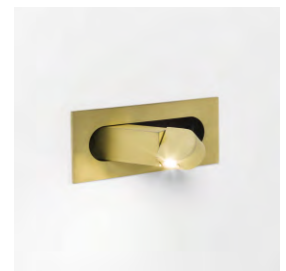

DIGIT

astro

GENERAL

CLASS:	cETLus (Class 1)
LISTING LOCATION:	Dry
VOLTAGE:	Mains 120V
INSTALLATION ORIENTATION:	Wall mount - Horizontal
FITTING METHOD:	Included Junction Box
MAIN MATERIAL:	Metal - Zinc
DIMENSIONS:	H: 80mm W: 190mm D: 68mm H: 3.15" W: 7.48" D: 2.68"
CUT OUT HOLE:	L: 2.64" W: 6.85"
RECESS DEPTH:	64mm/2.52"
FIRE RATING:	Not applicable
CABLE LENGTH:	Not applicable
GROSS WEIGHT:	3.346lbs
ADA COMPLIANT:	No
IC RATING:	IC rated

LAMP

LIGHT SOURCE:	HIGH POWER LED
MAXIMUM WATTAGE:	3W
LAMP INCLUDED:	Yes (Integral)
MAXIMUM LAMP LENGTH:	Not applicable
LUMINOUS FLUX:	114.1 lm
COLOUR TEMP:	2700K
CRI:	80
R9:	20.6
MACADAM ELLIPSE:	3-Step
TILT ADJUSTABLE ANGLE:	90°
ROTATION ADJUSTABLE ANGLE:	180°
AVERAGE LIFESPAN:	To be advised
L70:	To be advised
BEAM ANGLE:	25.6°

ADDITIONAL INFORMATION

SHADE INCLUDED	Not applicable
SHADE MATERIAL	Not applicable

CODE: 7209
SKU: 1323004
FINISH: POLISHED CHROME

CODE: 7210
SKU: 1323005
FINISH: MATT NICKEL

CODE: 7211
SKU: 1323006
FINISH: BRONZE

CODE: 7774
SKU: 1323009
FINISH: MATT GOLD

PRODUCT ELEVATIONS

astro

Please note that some dimensions may vary slightly due to manufacturing tolerances, this includes cable entry and fixing holes.