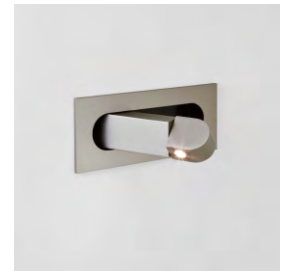

DIGIT

astro

GENERAL

CLASS:	cETLus (Class 1)
LISTING LOCATION:	Dry
VOLTAGE:	Mains 120V
INSTALLATION ORIENTATION:	Wall mount - Horizontal
FITTING METHOD:	Included Junction Box
MAIN MATERIAL:	Metal - Zinc
DIMENSIONS:	H: 80mm W: 190mm D: 68mm H: 3.15" W: 7.48" D: 2.68"
CUT OUT HOLE:	L: 2.64" W: 6.85"
RECESS DEPTH:	64mm/2.52"
FIRE RATING:	Not applicable
CABLE LENGTH:	Not applicable
GROSS WEIGHT:	3.346lbs
ADA COMPLIANT:	No
IC RATING:	IC rated

LAMP

LIGHT SOURCE:	HIGH POWER LED
MAXIMUM WATTAGE:	3W
LAMP INCLUDED:	Yes (Integral)
MAXIMUM LAMP LENGTH:	Not applicable
LUMINOUS FLUX:	114.1 lm
COLOUR TEMP:	2700K
CRI:	80
R9:	20.6
MACADAM ELLIPSE:	3-Step
TILT ADJUSTABLE ANGLE:	90°
ROTATION ADJUSTABLE ANGLE:	180°
AVERAGE LIFESPAN:	To be advised
L70:	To be advised
BEAM ANGLE:	25.6°

ADDITIONAL INFORMATION

SHADE INCLUDED	Not applicable
SHADE MATERIAL	Not applicable

CODE: 7209
SKU: 1323004
FINISH: POLISHED CHROME

CODE: 7210
SKU: 1323005
FINISH: MATT NICKEL

CODE: 7211
SKU: 1323006
FINISH: BRONZE

CODE: 7774
SKU: 1323009
FINISH: MATT GOLD

PRODUCT ELEVATIONS

astro

Please note that some dimensions may vary slightly due to manufacturing tolerances, this includes cable entry and fixing holes.