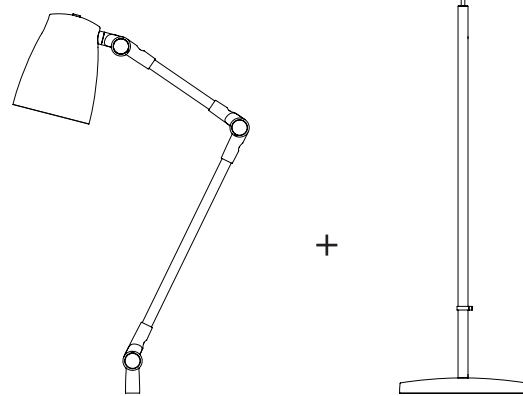

ATELIER ARM ASSEMBLY 7739 / SKU 1224030
 + ATELIER FLOOR BASE 4567 / SKU 1224009

astro

7739

4567

PRODUCT SPECIFICATION

GENERAL

FINISH:	Matt Black	GROSS WEIGHT:	3.35 (lb)
MAIN MATERIAL:	Metal - Aluminium	CLASS:	cETLus (Class I)
DIMENSIONS:	H: 800mm W: 122mm D: 160mm H: 31.5" W: 4.8" D: 6.3"	LISTING LOCATION:	Dry
INSTALLATION ORIENTATION:	Not Applicable	FITTING METHOD:	Not Applicable
CUT OUT HOLE:	Not Applicable	ADA COMPLIANT:	No
RECESS DEPTH:	Not Applicable	IC RATING:	Not Applicable
FIRE RATING:	Not Applicable	VOLTAGE:	Mains 120 (V)
CABLE LENGTH:	3000mm/118.11"		

LAMP

LIGHT SOURCE:	E26/Medium	MACADAM ELIPSE:	Not Applicable
MAXIMUM WATTAGE:	29W Max	UGR:	Not Applicable
MAXIMUM LAMP LENGTH:	115mm / 4.53"	BEAM ANGLE:	Not Applicable
LAMP INCLUDED?	No	TILT ADJUSTMENT ANGLE:	180 (Degrees)
DELIVERED LUMENS:	Lamp Dependent	ROTATION ADJUSTMENT ANGLE:	330 (Degrees)
COLOR TEMP:	Lamp Dependent	AVERAGE LIFESPAN:	Lamp Dependent
CRI:	Lamp Dependent	L70:	Not Applicable
R9:	Not Applicable		