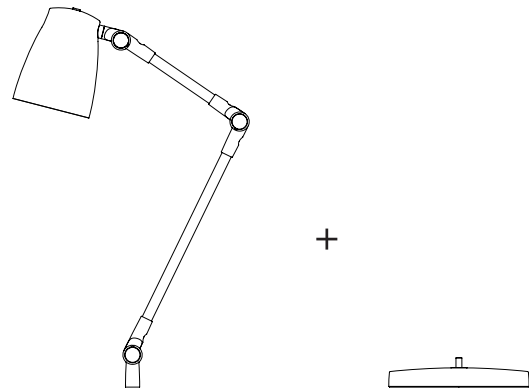

ATELIER ARM ASSEMBLY 7739 / SKU 1224030
 + ATELIER DESK BASE 4564 / SKU 1224006

astro

7739

4564

PRODUCT SPECIFICATION

GENERAL

FINISH:	Matt Black	GROSS WEIGHT:	3.35 (lb)
MAIN MATERIAL:	Metal - Aluminium	CLASS:	cETLus (Class I)
DIMENSIONS:	H: 800mm W: 122mm D: 160mm H: 31.5" W: 4.8" D: 6.3"	LISTING LOCATION:	Dry
INSTALLATION ORIENTATION:	Not Applicable	FITTING METHOD:	Not Applicable
CUT OUT HOLE:	Not Applicable	ADA COMPLIANT:	No
RECESS DEPTH:	Not Applicable	IC RATING:	Not Applicable
FIRE RATING:	Not Applicable	VOLTAGE:	Mains 120 (V)
CABLE LENGTH:	3000mm/118.11"		

LAMP

LIGHT SOURCE:	E26/Medium	MACADAM ELIPSE:	Not Applicable
MAXIMUM WATTAGE:	29W Max	UGR:	Not Applicable
MAXIMUM LAMP LENGTH:	115mm / 4.53"	BEAM ANGLE:	Not Applicable
LAMP INCLUDED?	No	TILT ADJUSTMENT ANGLE:	180 (Degrees)
DELIVERED LUMENS:	Lamp Dependent	ROTATION ADJUSTMENT ANGLE:	330 (Degrees)
COLOR TEMP:	Lamp Dependent	AVERAGE LIFESPAN:	Lamp Dependent
CRI:	Lamp Dependent	L70:	Not Applicable
R9:	Not Applicable		